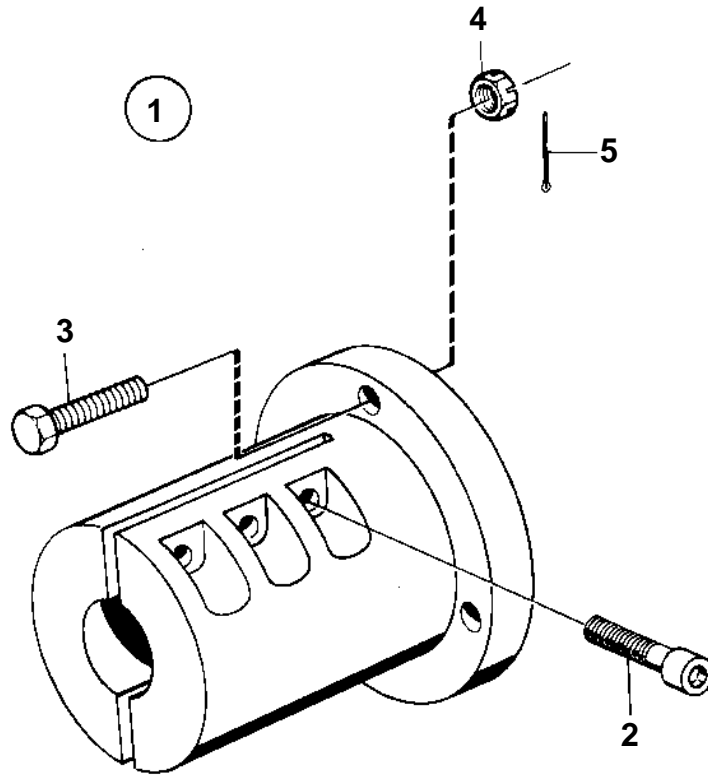

COMMON

8681

**COMMON**

REF	PART NO.	QTY	DESCRIPTION	NOTES
1	853799	1	Clamp coupling	25MM HOLE FOR PROPELLER SHAFT.
2	949068	6	• Screw	
3	955676	4	• Screw	
4	955882	4	• Nut	
5	907834	4	• Cotter pin	