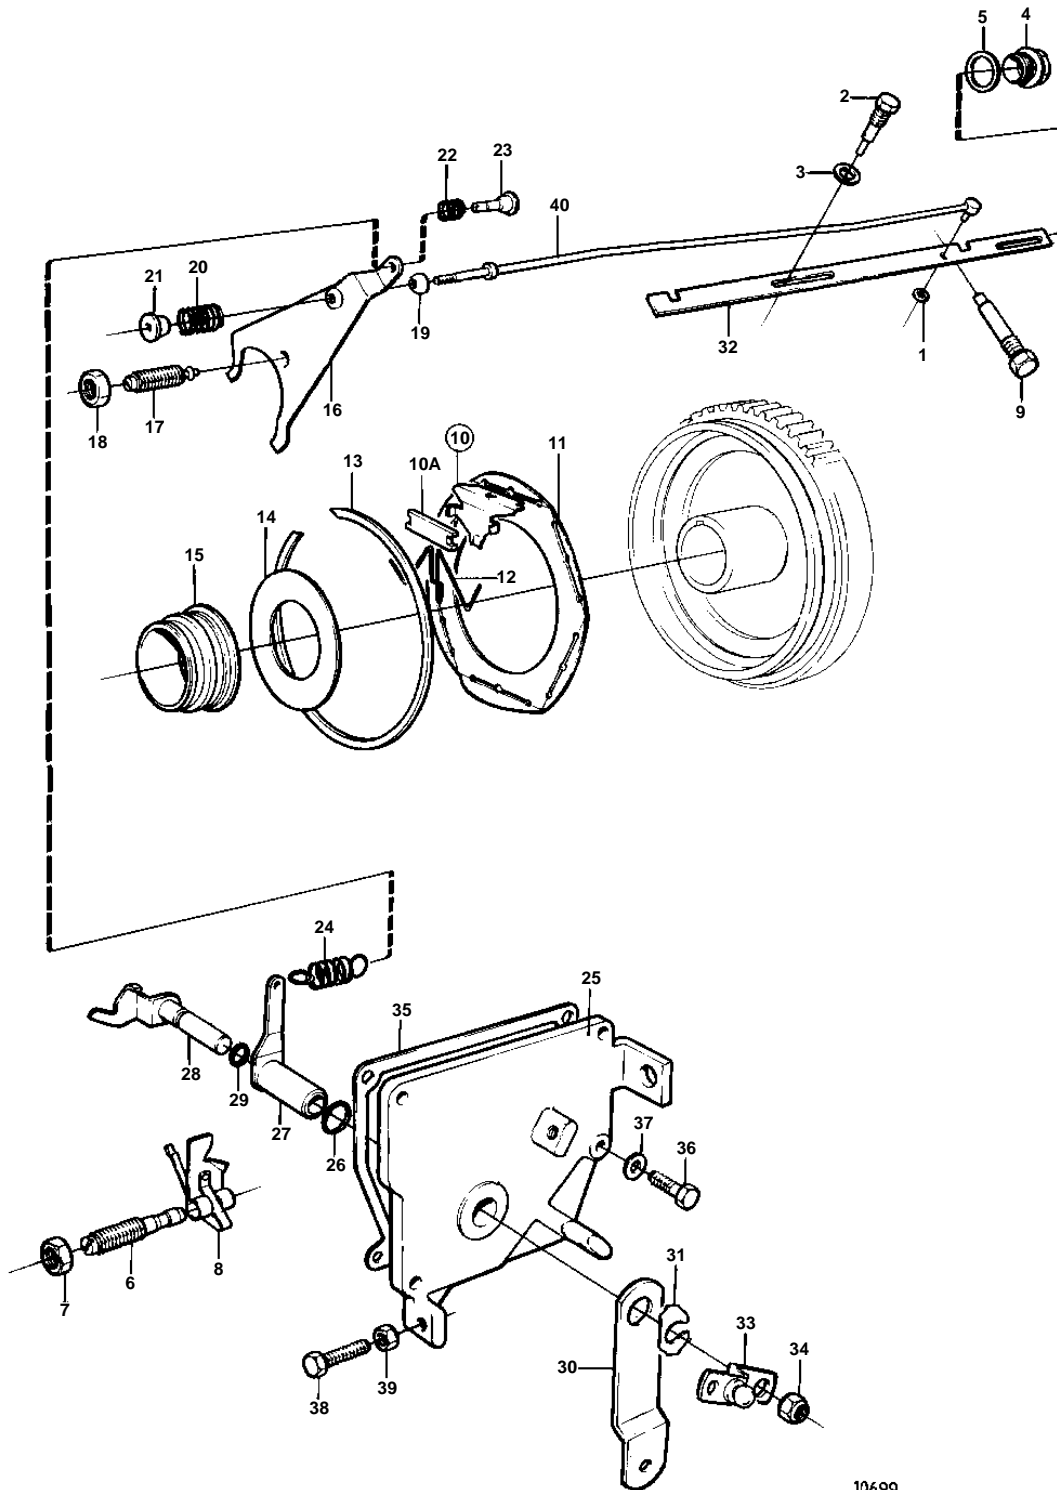

2003SOLAS,2003B-SOLAS

10699

## 2003SOLAS,2003B-SOLAS

REF	PART NO.	QTY	DESCRIPTION	NOTES
1	951665	1	Retaining ring	
2	840489	2	Screw	
3	947620	2	Gasket	
4	840652	1	Plug	
5	18813	1	Gasket	
6	840653	1	Shaft	
7	963917	1	Nut	
8	840482	1	Latch	
9	840312	3	Screw	
10	875771	1	Regulator kit	
10A		6	· WEIGHT	
11		1	· HOLDER	
12		3	· LOCKING WIRE	
13	943760	1	Snap ring	
14	840433	1	Thrust washer	
15	840658	1	Sliding sleeve	
16	840659	1	Control arm	
17	840660	1	Adjuster screw	
18	963917	1	Nut	
19	840661	1	Ball	
20	840451	1	Spring	
21	840470	1	Nipple	
22	840662	1	Spring	
23	840487	1	Nipple	
24	840449	1	Regulator spring	
25	840435	1	Cover	
26	955974	1	O-ring	
27	840436	1	Lever	
28	840663	1	Stop arm	
29	955979	1	O-ring	
30	840666	1	Lever	SEE GROUP 2D
31	840812	1	Snap ring	
32	840582	1	Control rod	
33	858400	1	Stop arm	SEE GROUP 2D
34	963105	1	Nut	
35	859053	1	Gasket	(840486)
36	955273	4	Screw	SEE GROUP 2D
37	949607	4	Spring washer	SEE GROUP 2D
38	955272	3	Screw	
39	955781	3	Nut	
40	840599	1	Link rod	