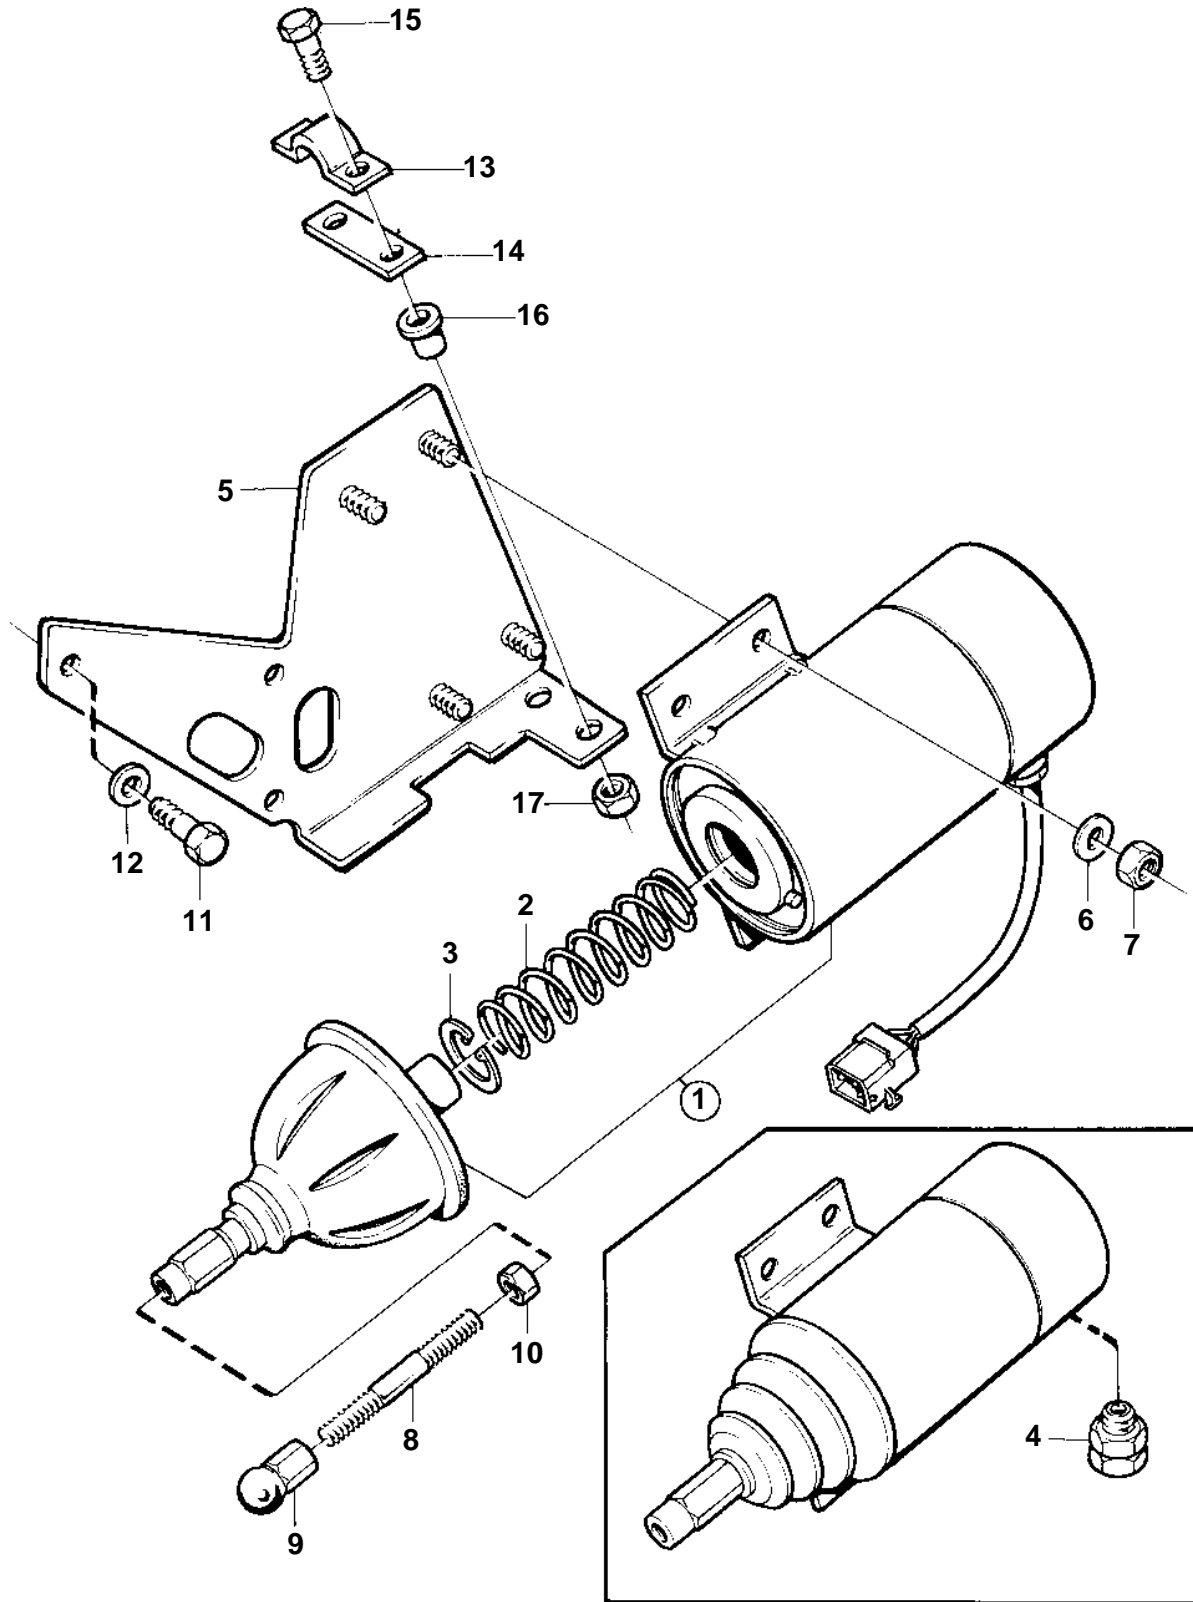

2003SOLAS

2003SOLAS

REF	PART NO.	QTY	DESCRIPTION	NOTES
1		1	STOP SOLENOID	24V, EARLIER PROD, REPL BY 876593 (876276)
	876593	1	Control magnet kit	24V
2	843401	1	• Return spring	
4	881191	1	Cable union	EARLY TYPE
5	858466	1	Bracket	
6	955892	4	Washer	
7	955781	4	Nut	
8	949640	1	Control rod	
9	959090	1	Ball socket	
10	955782	1	Nut	
11	955273	3	Screw	
12	949607	3	Spring washer	
13	819067	1	Brace	
14	819068	1	Washer	
15	955249	2	Screw	
16	843108	2	Bushing	
17	946577	2	Lock nut	