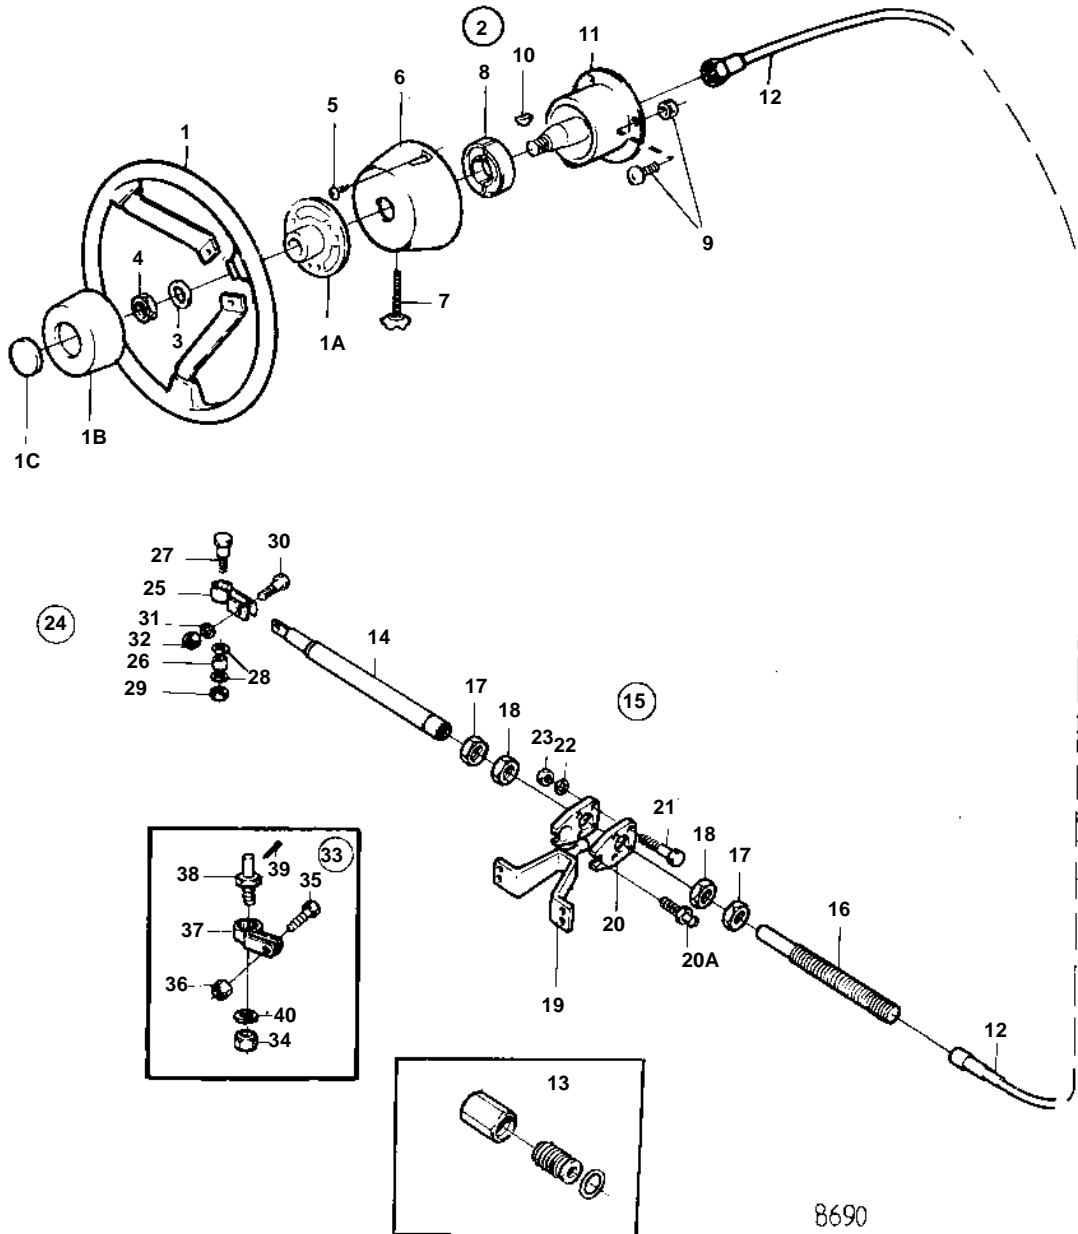

COMMON

8690