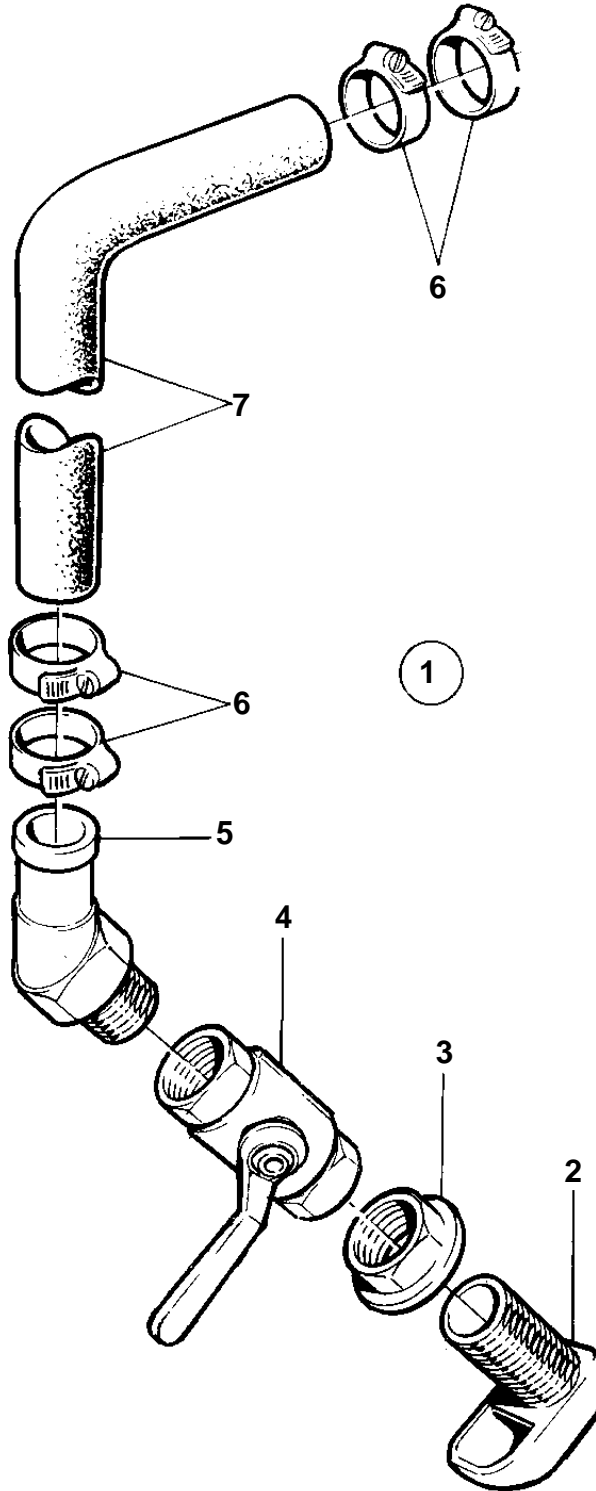

COMMON

COMMON

REF	PART NO.	QTY	DESCRIPTION	NOTES
1	1140164	1	Cooling wate inlet	
2	836874	1	· Strainer	
3	807595	1	· Flange nut	
4	1140097	1	· Ball valve	
5	828693	1	· Hose attachment	60 %Z9
6	961666	4	· Hose clamp	
7	952969	X	Rubber hose	