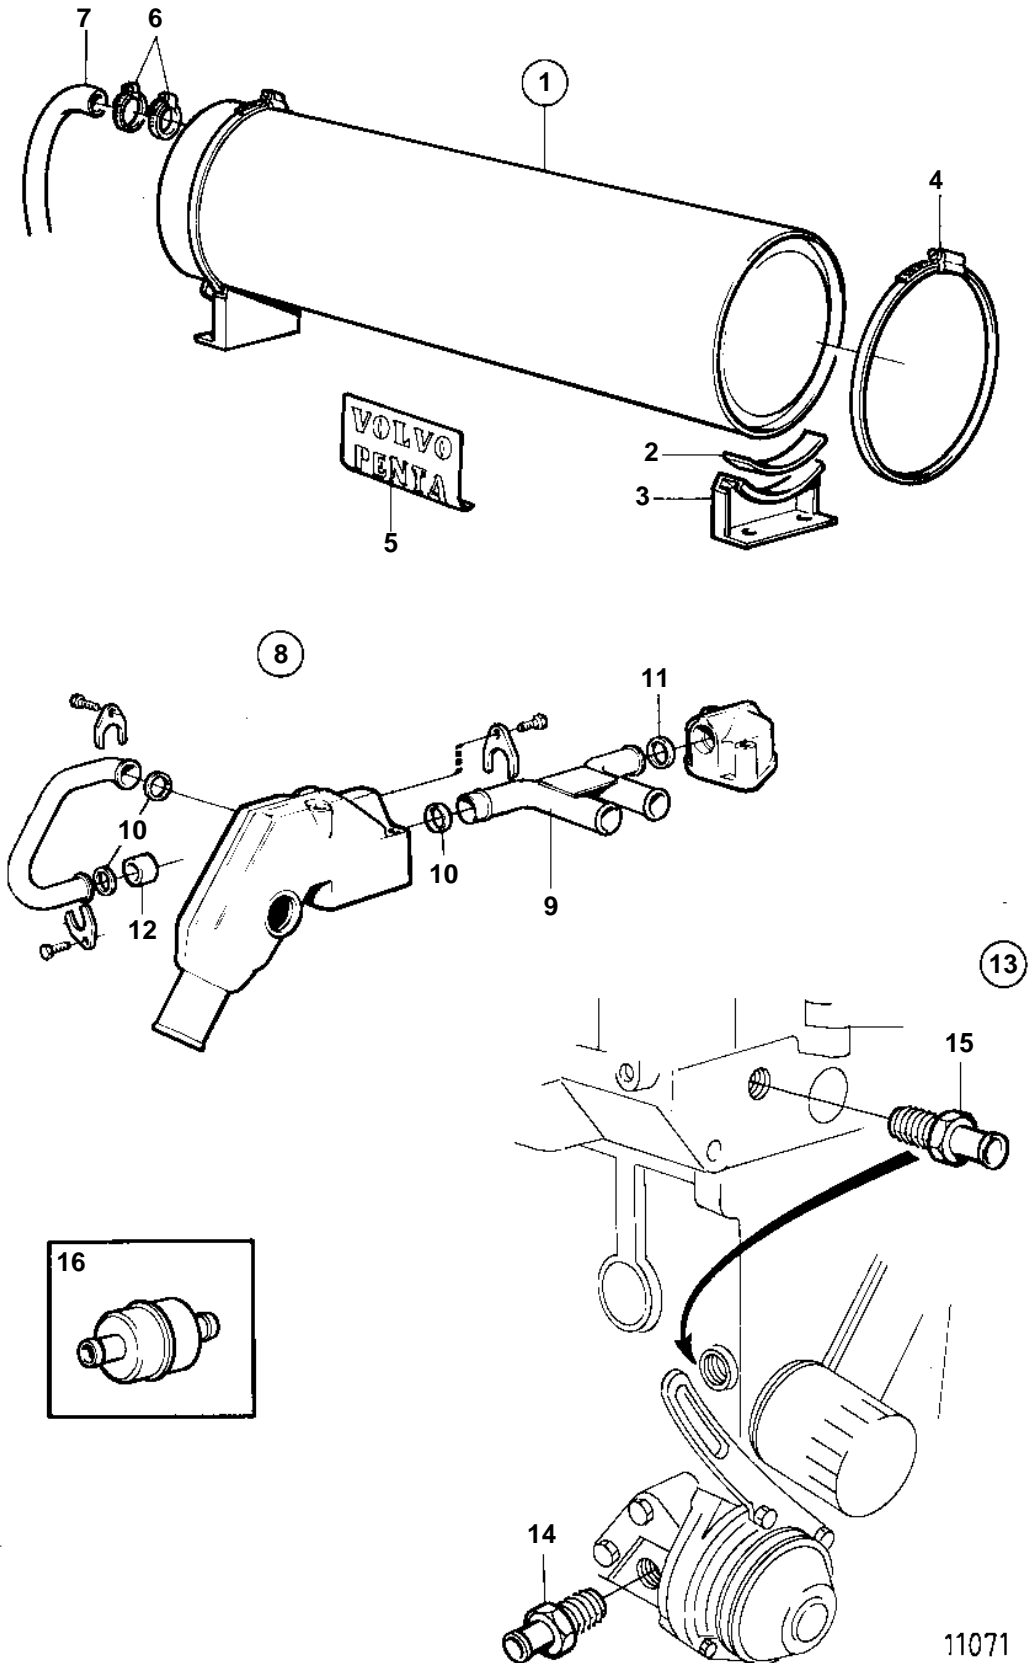

2002,2002B,2002D,2003,2003B,2003D,2003T,2003TB

2002,2002B,2002D,2003,2003B,2003D,2003T,2003TB

REF	PART NO.	QTY	DESCRIPTION	NOTES
1	1144069	1	Water heater	
2	1144070	2	· Spacer	
3	842767	2	· Bracket	
4	1144071	2	· Hose clamp	
5	827259	1	· Label	
6	961665	X	Hose clamp	FOR 952968
	961666	X	Hose clamp	FOR 952969
7	952968	X	Hose	D = 12,7 MM
	952969	X	Rubber hose	D = 15,9 MM
8	840775	1	Hot water outlet	2002,2002B,2002D. FOR SEA WATER COOLED ENGINE.
	840776	1	Hot water outlet	2003,2003B,2003D. FOR SEA WATER COOLED ENGINE.
9	840722	1	· Heating output	2002,2002B,2002D
	840723	1	· Heating output	2003,2003B,2003D
10	418445	3	· Sealing ring	
11	418411	1	· Sealing ring	
12	840781	1	· Plug	
13	858523	1	Hot water outlet	2002,2002B, D,2003. FOR FRESH WATER COOLED ENGINE. 2003B,D,2003TB
14	961653		Nipple	
15	961654		Nipple	
16	855877	1	Thermostat kit	THERMOSTAT FOR HOT WATER OUTLET