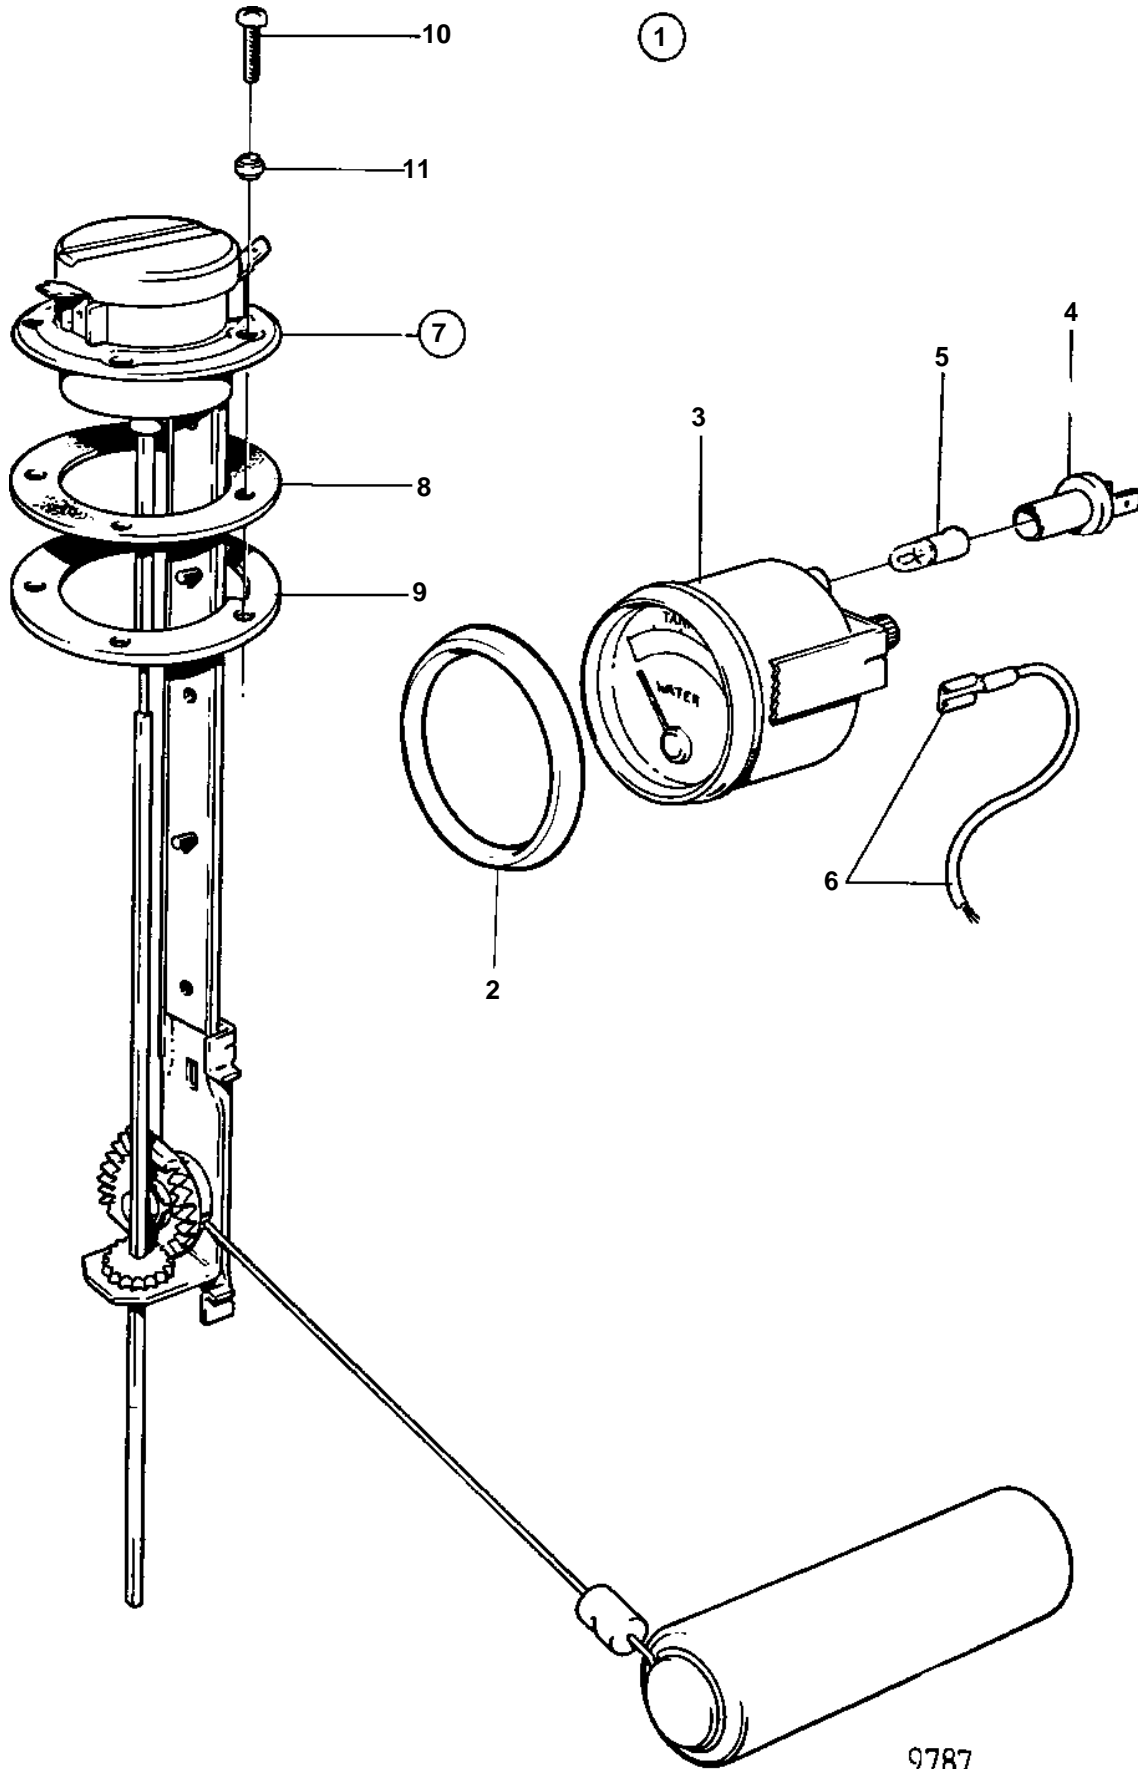

COMMON

9787

COMMON

REF	PART NO.	QTY	DESCRIPTION	NOTES
1	828716	1	Water level gauge	12V REPL BY 858881. GOLD COLOURED DECOR STRIPE.
2	858643	1	• Front ring	(828542)
3	863942	1	• Water level gauge	(828635)
4	863945	2	• • Bulb socket	FOR INSTRUMENTS OF EARLY TYPE SHOULD WHITE BULB 19923 AND BULB HOLDER 808175 BE INSTALLED.
5	863946	2	• • Bulb	RED. FOR INSTRUMENTS OF EARLY TYPE SHOULD WHITE BULB 19923 AND BULB HOLDER 808175 BE INSTALLED.
6		X	• CABLES AND TERMINALS	SEE GROUP 3
7	834389	1	• Sender	
8	89865	1	• • Gasket	
9	834480	1	• • Flange	
10	956078	4	• • Screw	L = 16 MM
	956081	1	• • Screw	L = 25 MM
11	834481	5	• • Gasket	