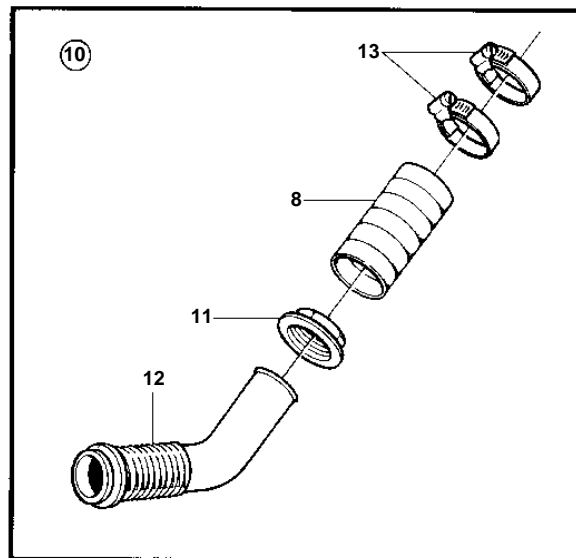

COMMON

**WATER COOLED EXHAUST MUFFLER WITH INSTALLATION
COMPONENTS: 838327**

090

COMMON

REF	PART NO.	QTY	DESCRIPTION	NOTES
1	838327	1	Muffler	2003T,2003TB
2		1	· COVER	
3	961678	4	· Hose clamp	
4	828060	1	· Hose	
5		1	· COVER	
6	828061	2	· Bracket	
7	961672	X	Clamp	
8	828465	X	Exhaust hose	
9	828255	1	Riser	45%Z9
10	831781	1	Hull fitting	
11	827876	1	· Nut	
12	828695	1	· Hull fitting	
13	961673	4	· Clamp	