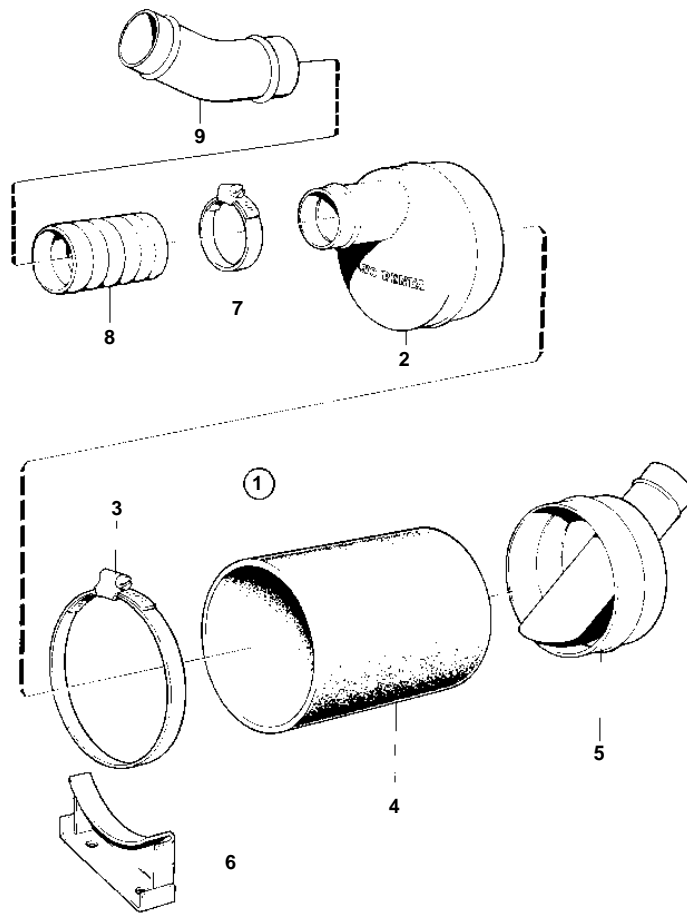

COMMON

**WATER COOLED EXHAUST MUFFLER WITH INSTALLATION
COMPONENTS: 838327**

090

COMMON

REF	PART NO.	QTY	DESCRIPTION	NOTES
1	838327	1	Muffler	2003T,2003TB
2		1	· COVER	
3	961678	4	· Hose clamp	
4	828060	1	· Hose	
5		1	· COVER	
6	828061	2	· Bracket	
7	961672	X	Clamp	
8	828465	X	Exhaust hose	
9	828255	1	Riser	45%Z9
10	831781	1	Hull fitting	
11	827876	1	· Nut	
12	828695	1	· Hull fitting	
13	961673	4	· Clamp	