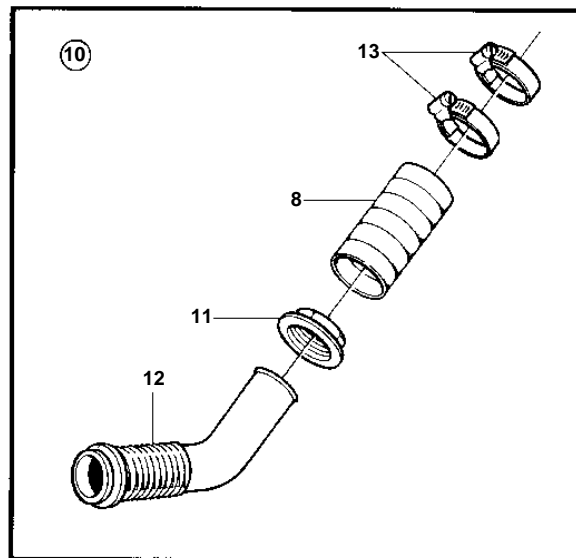

COMMON

**WATER COOLED EXHAUST MUFFLER WITH INSTALLATION
COMPONENTS: 828837**

090

COMMON

REF	PART NO.	QTY	DESCRIPTION	NOTES
1	828837	1	Muffler, STRAIGHT	
2		1	· COVER	
3	961678	4	· Hose clamp	
4	828059	1	· Hose	
5		1	· COVER	
6	828061	2	· Bracket	
7	961671	X	Hose clamp	
8	828463	X	Exhaust hose	
9	828256	1	Riser	45%Z9
10	833738	1	Hull fitting	
11	827877	1	· Nut	
12	828694	1	· Hull fitting	
13	961672	2	· Clamp	