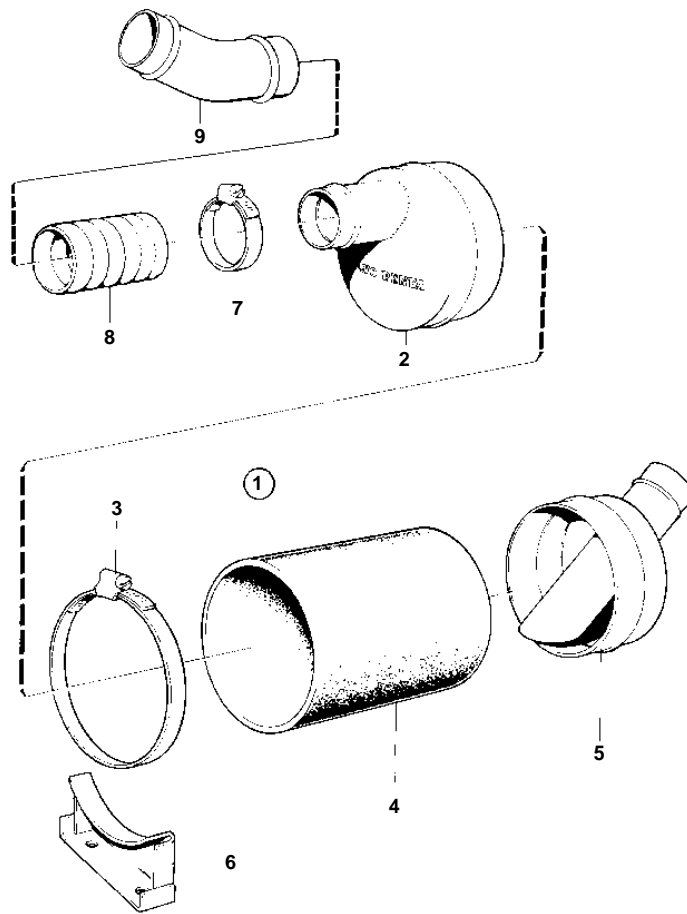

COMMON

**WATER COOLED EXHAUST MUFFLER WITH INSTALLATION
COMPONENTS: 828837**

090

COMMON

REF	PART NO.	QTY	DESCRIPTION	NOTES
1	828837	1	Muffler, STRAIGHT	
2		1	· COVER	
3	961678	4	· Hose clamp	
4	828059	1	· Hose	
5		1	· COVER	
6	828061	2	· Bracket	
7	961671	X	Hose clamp	
8	828463	X	Exhaust hose	
9	828256	1	Riser	45%Z9
10	833738	1	Hull fitting	
11	827877	1	· Nut	
12	828694	1	· Hull fitting	
13	961672	2	· Clamp	