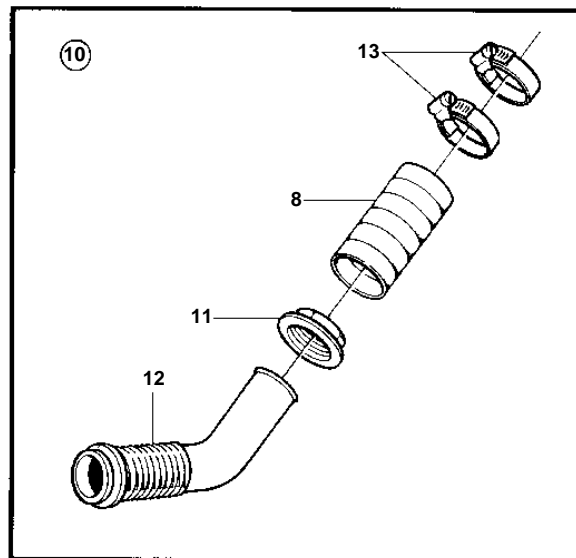

COMMON

**WATER COOLED EXHAUST MUFFLER WITH INSTALLATION
COMPONENTS: 828064**

090

COMMON

REF	PART NO.	QTY	DESCRIPTION	NOTES
1	828064	1	Muffler	
2		1	· COVER	
3	961678	4	· Hose clamp	
4	828059	1	· Hose	
5		1	· COVER	
6	828061	2	· Bracket	
7	961671	X	Hose clamp	
8	828463	X	Exhaust hose	
9	828256	1	Riser	45%Z9
10	833738	1	Hull fitting	
11	827877	1	· Nut	
12	828694	1	· Hull fitting	
13	961672	2	· Clamp	