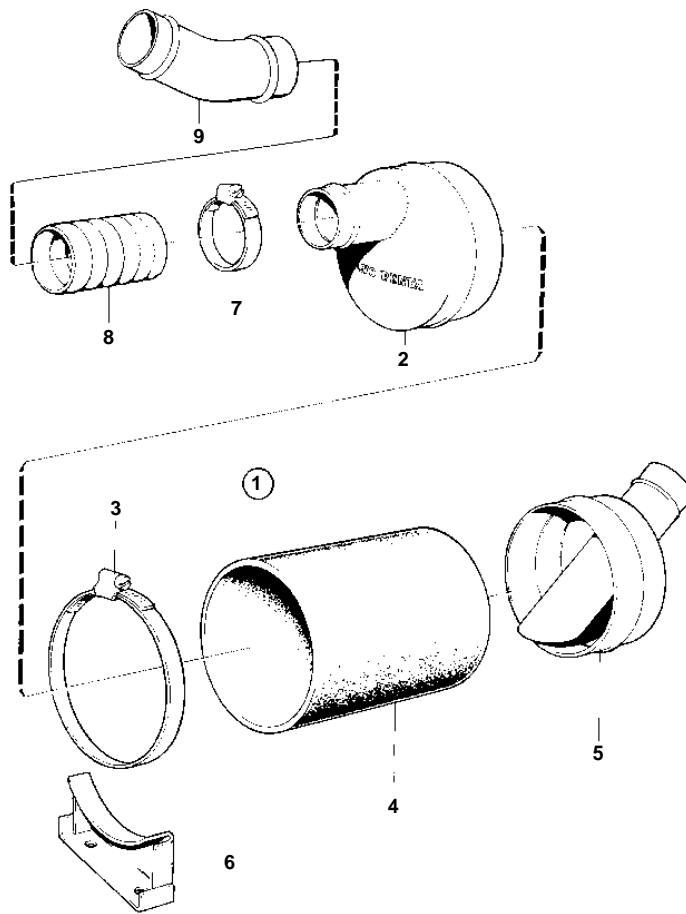

COMMON

**WATER COOLED EXHAUST MUFFLER WITH INSTALLATION
COMPONENTS: 828064**

090

COMMON

REF	PART NO.	QTY	DESCRIPTION	NOTES
1	828064	1	Muffler	
2		1	· COVER	
3	961678	4	· Hose clamp	
4	828059	1	· Hose	
5		1	· COVER	
6	828061	2	· Bracket	
7	961671	X	Hose clamp	
8	828463	X	Exhaust hose	
9	828256	1	Riser	45%Z9
10	833738	1	Hull fitting	
11	827877	1	· Nut	
12	828694	1	· Hull fitting	
13	961672	2	· Clamp	