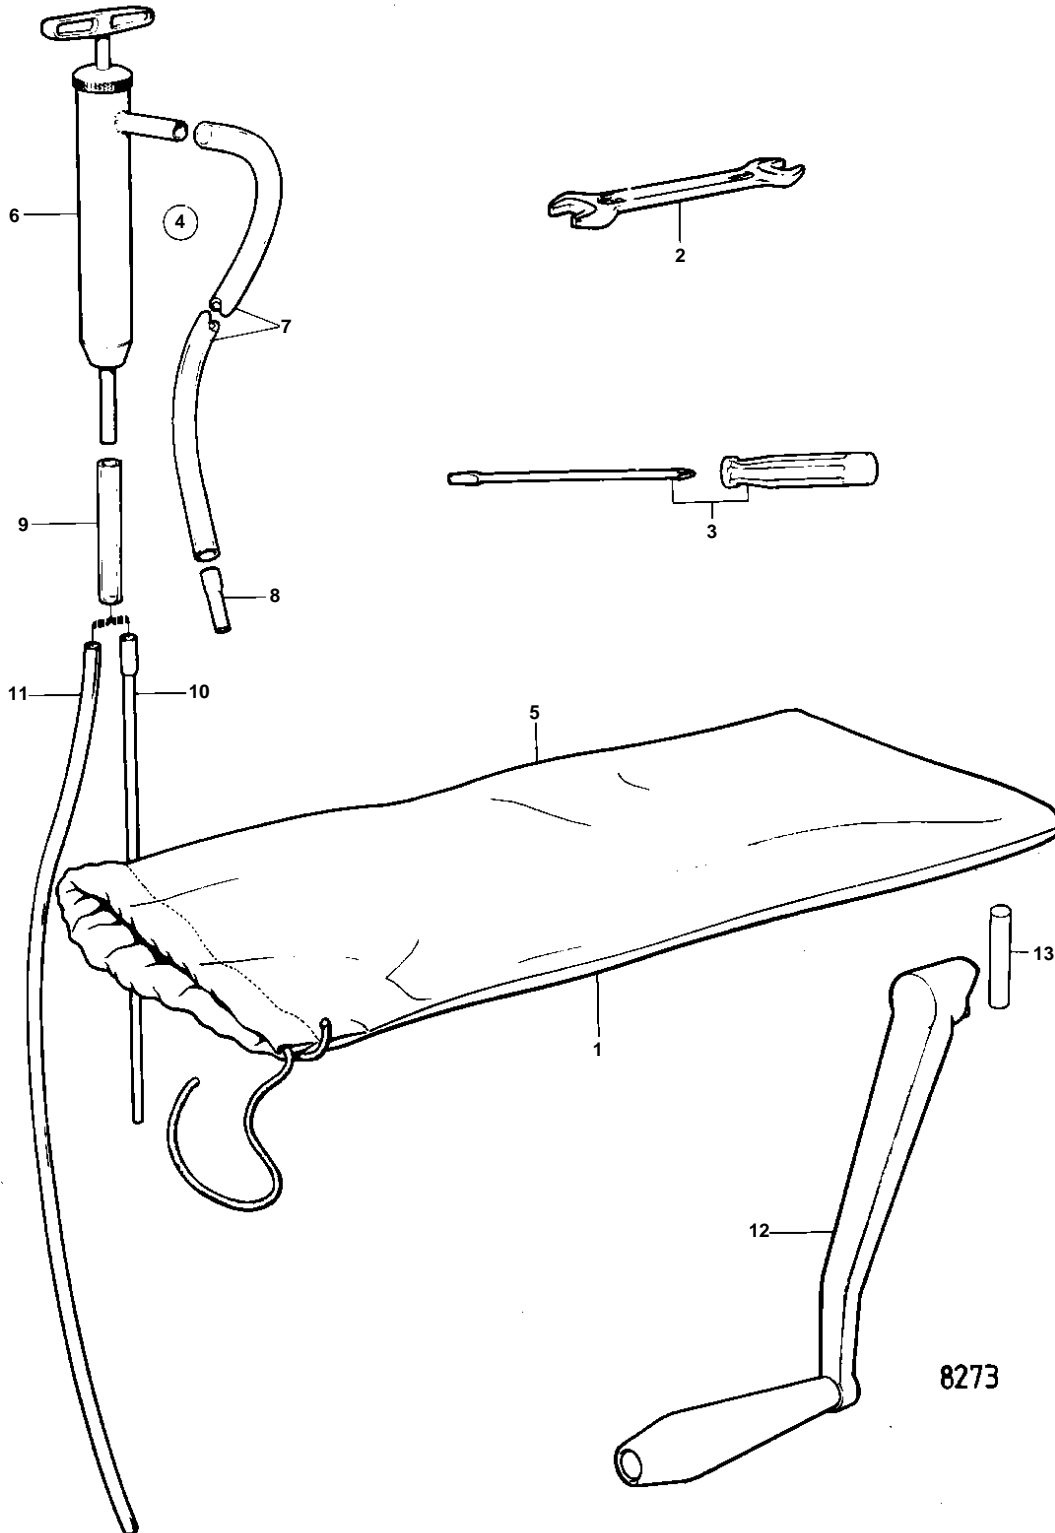

COMMON

8273

COMMON

REF	PART NO.	QTY	DESCRIPTION	NOTES
1	844642	1	Tool bag	
2	843929	1	Open-end wrench	8-10MM
	962053	1	Open-end wrench	13-17MM
3	963929	1	Screwdriver	
4	875117	1	Oil bilge pump	
5	844642	1	· Tool bag	
6		1	· OIL BILGE PUMP	
7	806282	1	· Hose	L = 1000 MM
8	841046	1	· Hose	
9	941405	X	· Hose	L = 100 MM
10	835964	1	· Tube	L = 711 MM
11	841527	1	· Plastic pipe	L = 1000 MM
12	840915	X	Starter crank	
13		X	PIN	SEETIMING GEAR COVER AND GEARS GROUP 2A.