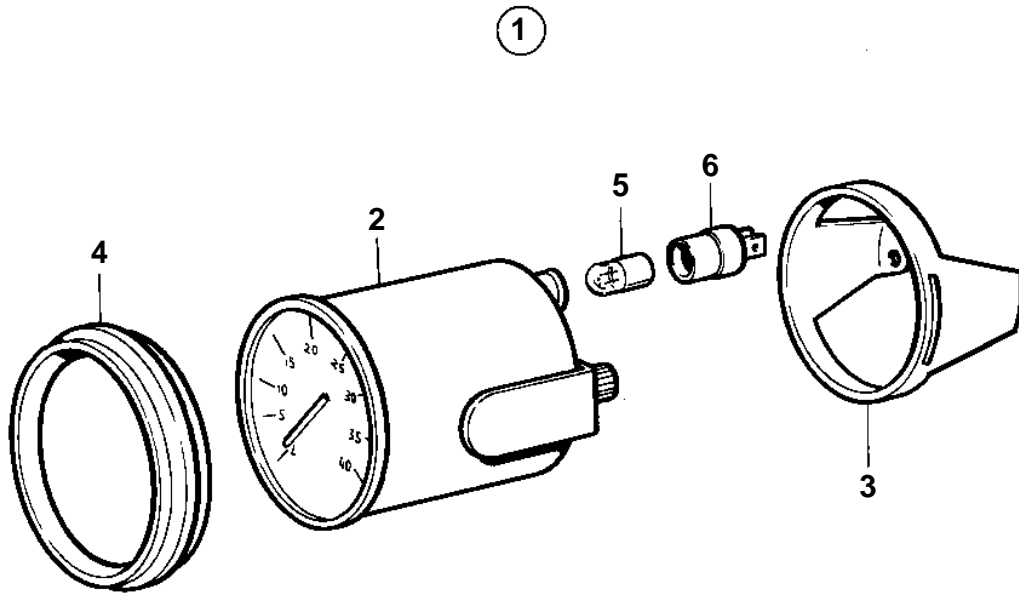

COMMON

8946

COMMON

REF	PART NO.	QTY	DESCRIPTION	NOTES
1	858128	1	Rev counter kit	REPL BY 858888. GOLD COLOURED DECOR STRIPE.
2	840886	1	• Tachometer	REPL BY 858557
3	828558	1	• • Attaching ring	
4	858644	1	• Front ring	(828559)
5	19923	1	• Bulb	
6	808175	1	• Bulb socket	