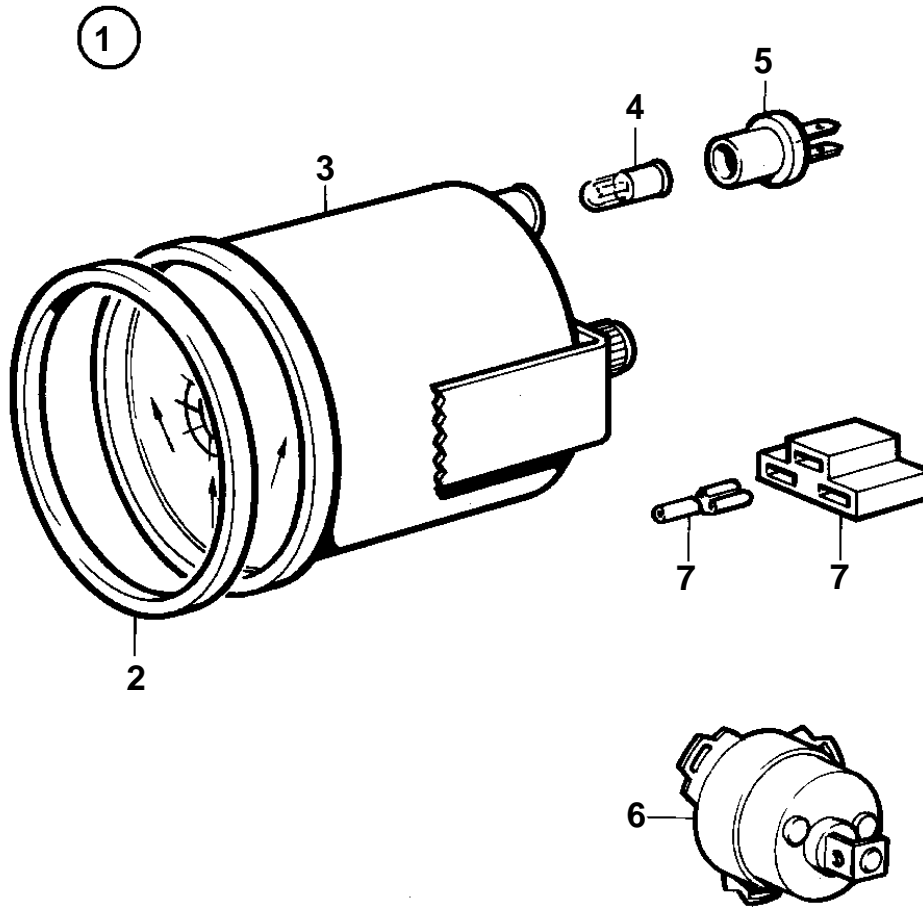

COMMON

10036

COMMON

REF	PART NO.	QTY	DESCRIPTION	NOTES
1	858884	1	Rudder indicator kit	REPL BY 1140465. WHITE COLOURED DECOR STRIPE.
2	858643	1	· Front ring	WHITE COLOURED DECOR STRIPE.
3	863944	1	· Rudder indicator	(828698)
4	863946	1	· · Bulb	RED. FOR RUDDER INDICATOR INSTRUMENTS WITH PART NO 828698 SHOULD WHITE BULB 19923 AND BULB HOLDER 808175 BE INSTALLED
5	863945	1	· · Bulb socket	FOR RUDDER INDICATOR INSTRUMENTS WITH PART NO 828698 SHOULD WHITE BULB 19923 AND BULB HOLDER 808175 BE INSTALLED
6	837772	1	· Rudder position sens	
7		X	· CABLES AND TERMINALS	SEE GROUP 3