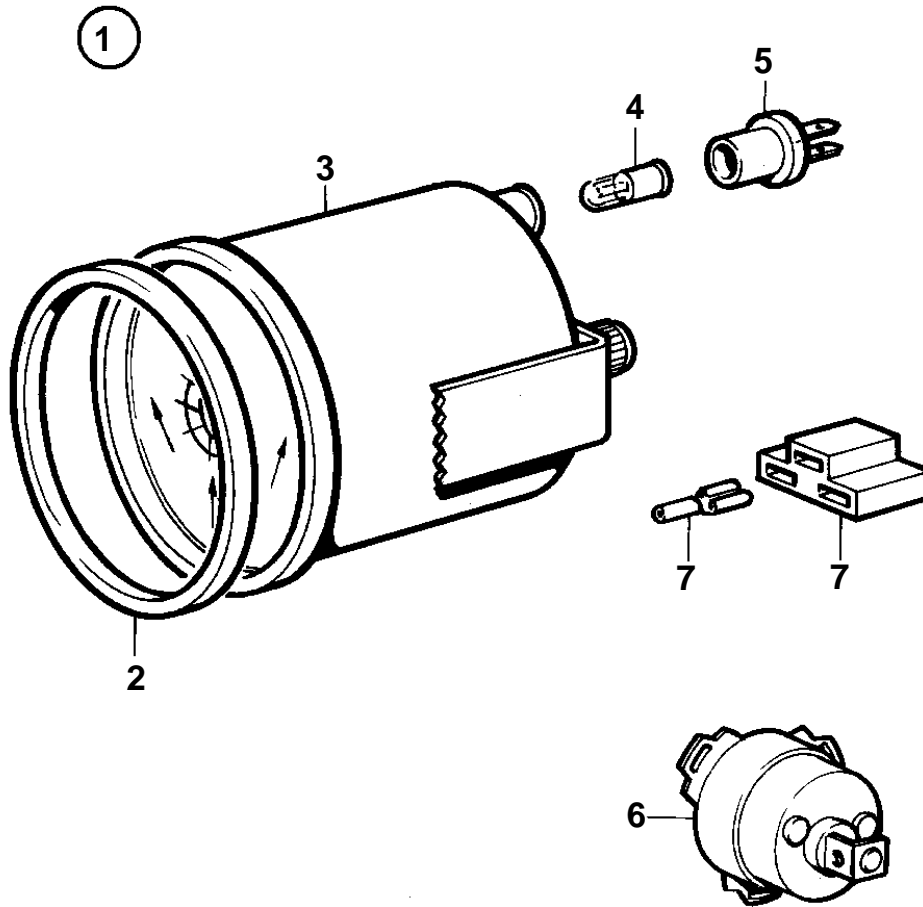

COMMON

10036

**COMMON**

REF	PART NO.	QTY	DESCRIPTION	NOTES
1	840789	1	Rudder indicator kit	REPL BY 858884. GOLD COLOURED DECOR STRIPE.
2	828542	1	· Front ring	REPL BY 858643. GOLD COLOURED DECOR STRIPE.
3	863944	1	· Rudder indicator	(828698)
4	863946	1	· · Bulb	RED. FOR RUDDER INDICATOR INSTRUMENTS WITH PART NO 828698 SHOULD WHITE BULB 19923 AND BULB HOLDER 808175 BE INSTALLED
5	863945	1	· · Bulb socket	FOR RUDDER INDICATOR INSTRUMENTS WITH PART NO 828698 SHOULD WHITE BULB 19923 AND BULB HOLDER 808175 BE INSTALLED
6	837772	1	· Rudder position sens	
7		X	· CABLES AND TERMINALS	SEE GROUP 3