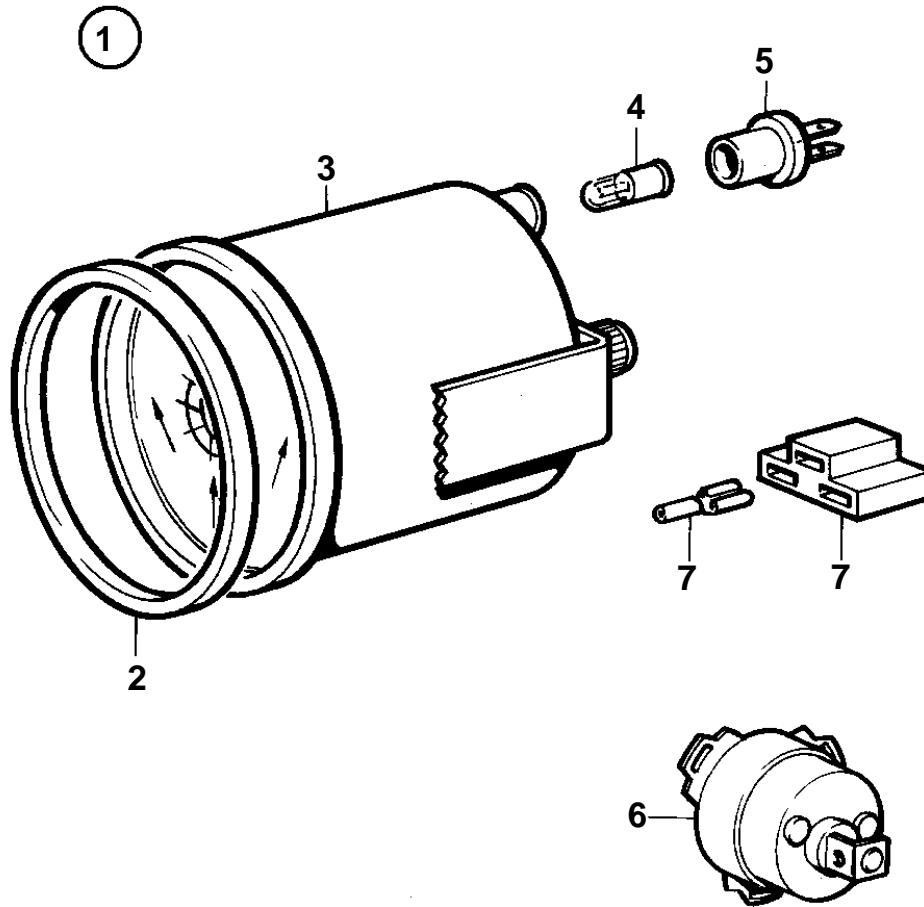

COMMON

10036

**COMMON**

REF	PART NO.	QTY	DESCRIPTION	NOTES
1	1140465	1	Rudder indicator kit	
2	858643	1	· Front ring	WHITE COLOURED DECOR STRIPE.
3	863944	1	· Rudder indicator	
4	863946	1	· · Bulb	RED
5	863945	1	· · Bulb socket	
6	837772	1	· Rudder position sens	
7		X	· CABLES AND TERMINALS	SEE GROUP 3