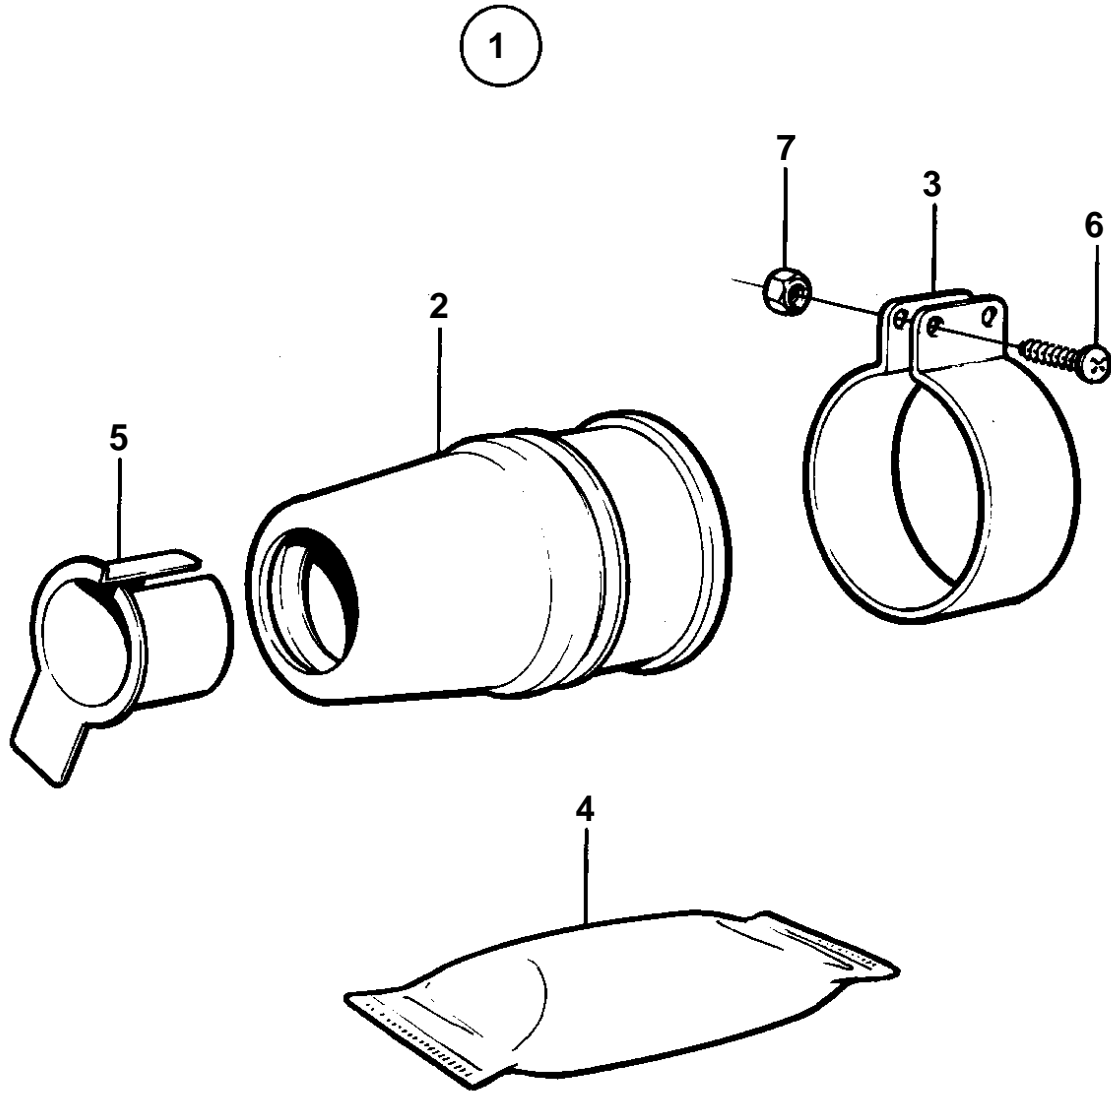

COMMON

6147

COMMON

REF	PART NO.	QTY	DESCRIPTION	SEE SEC.	NOTES
1	828527	1	Seal		D = 40 MM
			Bulletin P-44-6-1	P-44-6-1-EN	Rubber Stuffing Box
2		1	· STUFFING BOX		
3	828528	1	· Clamp		
4	828250	1	· Grease		
5		1	· UNIVERSAL SLEEVE		
6	949418	2			
7	966170	2	· Nut		