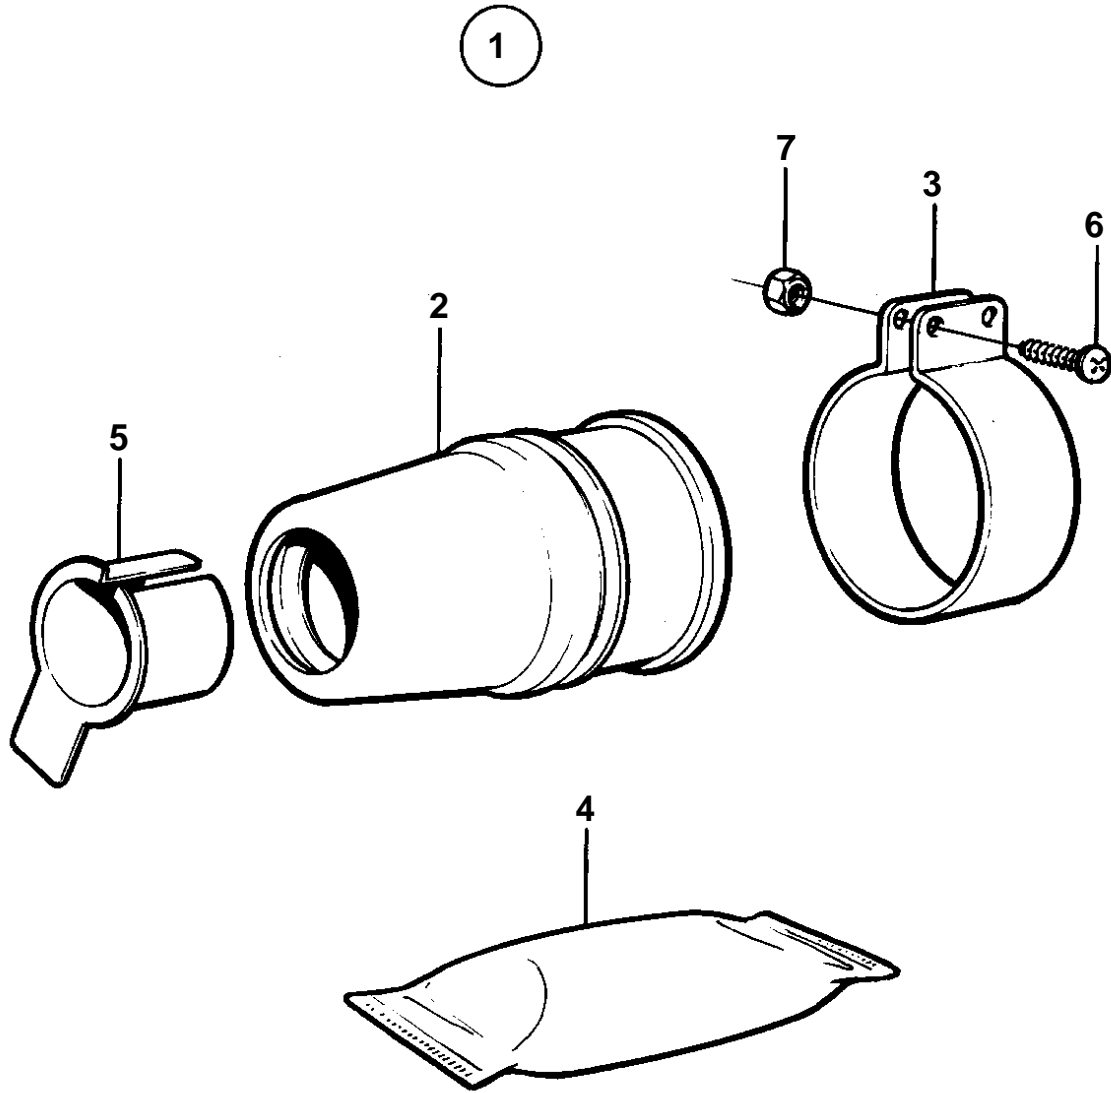

COMMON

6147

COMMON

REF	PART NO.	QTY	DESCRIPTION	SEE SEC.	NOTES
1	828526	1	Seal Bulletin P-44-6-1	P-44-6-1-EN	D = 35 MM Rubber Stuffing Box
2		1	· STUFFING BOX		
3	828528	1	· Clamp		
4	828250	1	· Grease		
5		1	· UNIVERSAL SLEEVE		
6	949418	2			
7	966170	2	· Nut		