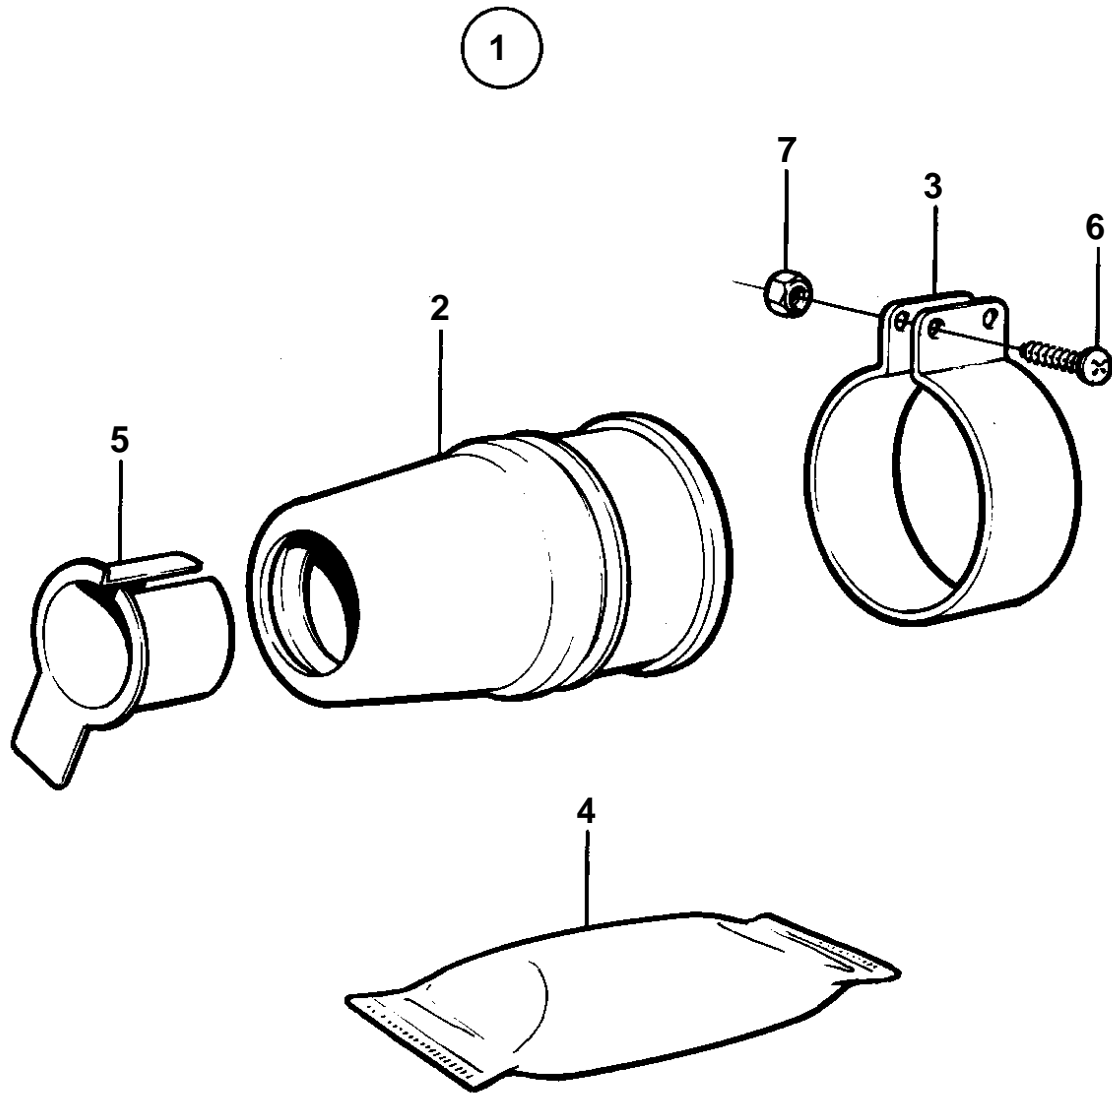

COMMON

6147

COMMON

REF	PART NO.	QTY	DESCRIPTION	SEE SEC.	NOTES
1	828422	1	Seal		D = 30 MM
			Bulletin P-44-6-1	P-44-6-1-EN	Rubber Stuffing Box
2		1	· STUFFING BOX		
3	828418	1	· Clamp		
4	828250	1	· Grease		
5		1	· UNIVERSAL SLEEVE		
6	949418	2			
7	966170	2	· Nut		