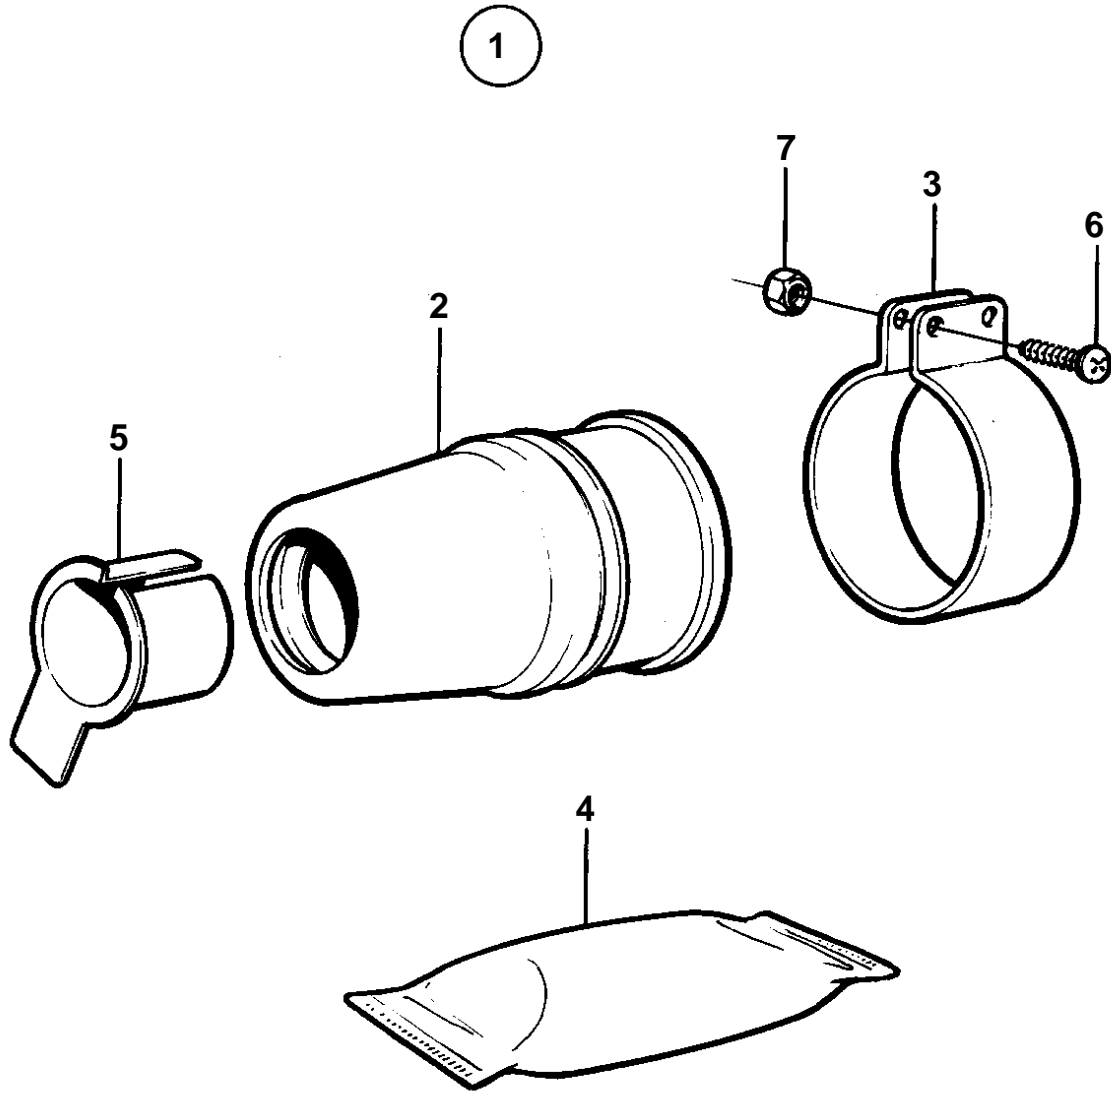

COMMON

6147

COMMON

REF	PART NO.	QTY	DESCRIPTION	SEE SEC.	NOTES
1	828254	1	Seal		D = 25 MM
			Bulletin P-44-6-1	P-44-6-1-EN	Rubber Stuffing Box
2		1	• STUFFING BOX		
3	828142	1	• Clamp		
4	828250	1	• Grease		
5		1	• UNIVERSAL SLEEVE		
6	949418	2			
7	966170	2	• Nut		