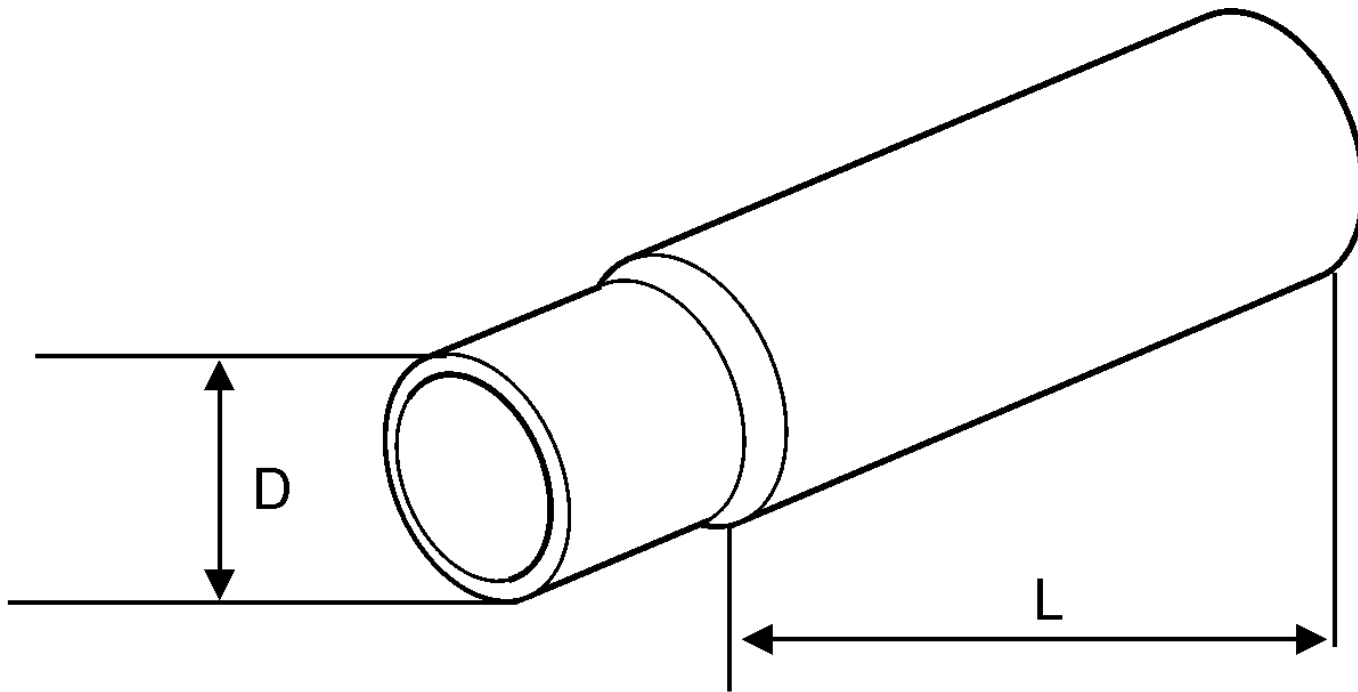

1

8498

PROPELLER SHAFT SLEEVE

090

COMMON

REF	PART NO.	QTY	DESCRIPTION	NOTES
1	1140026	1	Sleeve	
	1140027	1	Sleeve	D = 25 MM, L = 1500 MM
	1140028	1	Sleeve	D = 30 MM, L = 1000 MM
	1140029	1	Sleeve tube	D = 30 MM, L = 1500 MM
	1140030	1	Sleeve tube	D = 35 MM, L = 750 MM
	1140031	1	Sleeve tube	D = 35 MM, L = 1000 MM
	1140032	1	Sleeve tube	D = 35 MM, L = 1500 MM