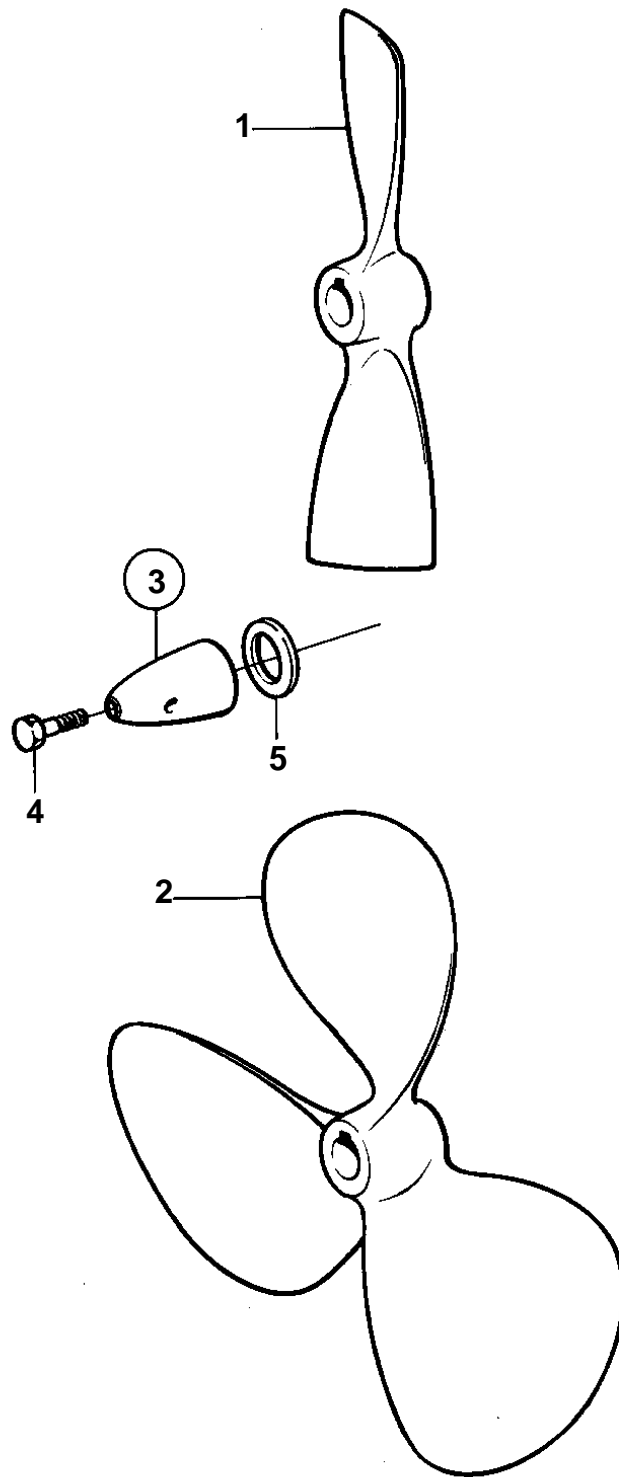

2001B,2002B,2002D,2003B,2003D,2003TB

8691

2001B,2002B,2002D,2003B,2003D,2003TB

REF	PART NO.	QTY	DESCRIPTION	NOTES
1	850342	1	Propeller	16X11
2	851419	1	Propeller	14X11
3	850396	1	Propeller cone kit	
4	851773	1	· Screw	
5	850888	1	· Washer	