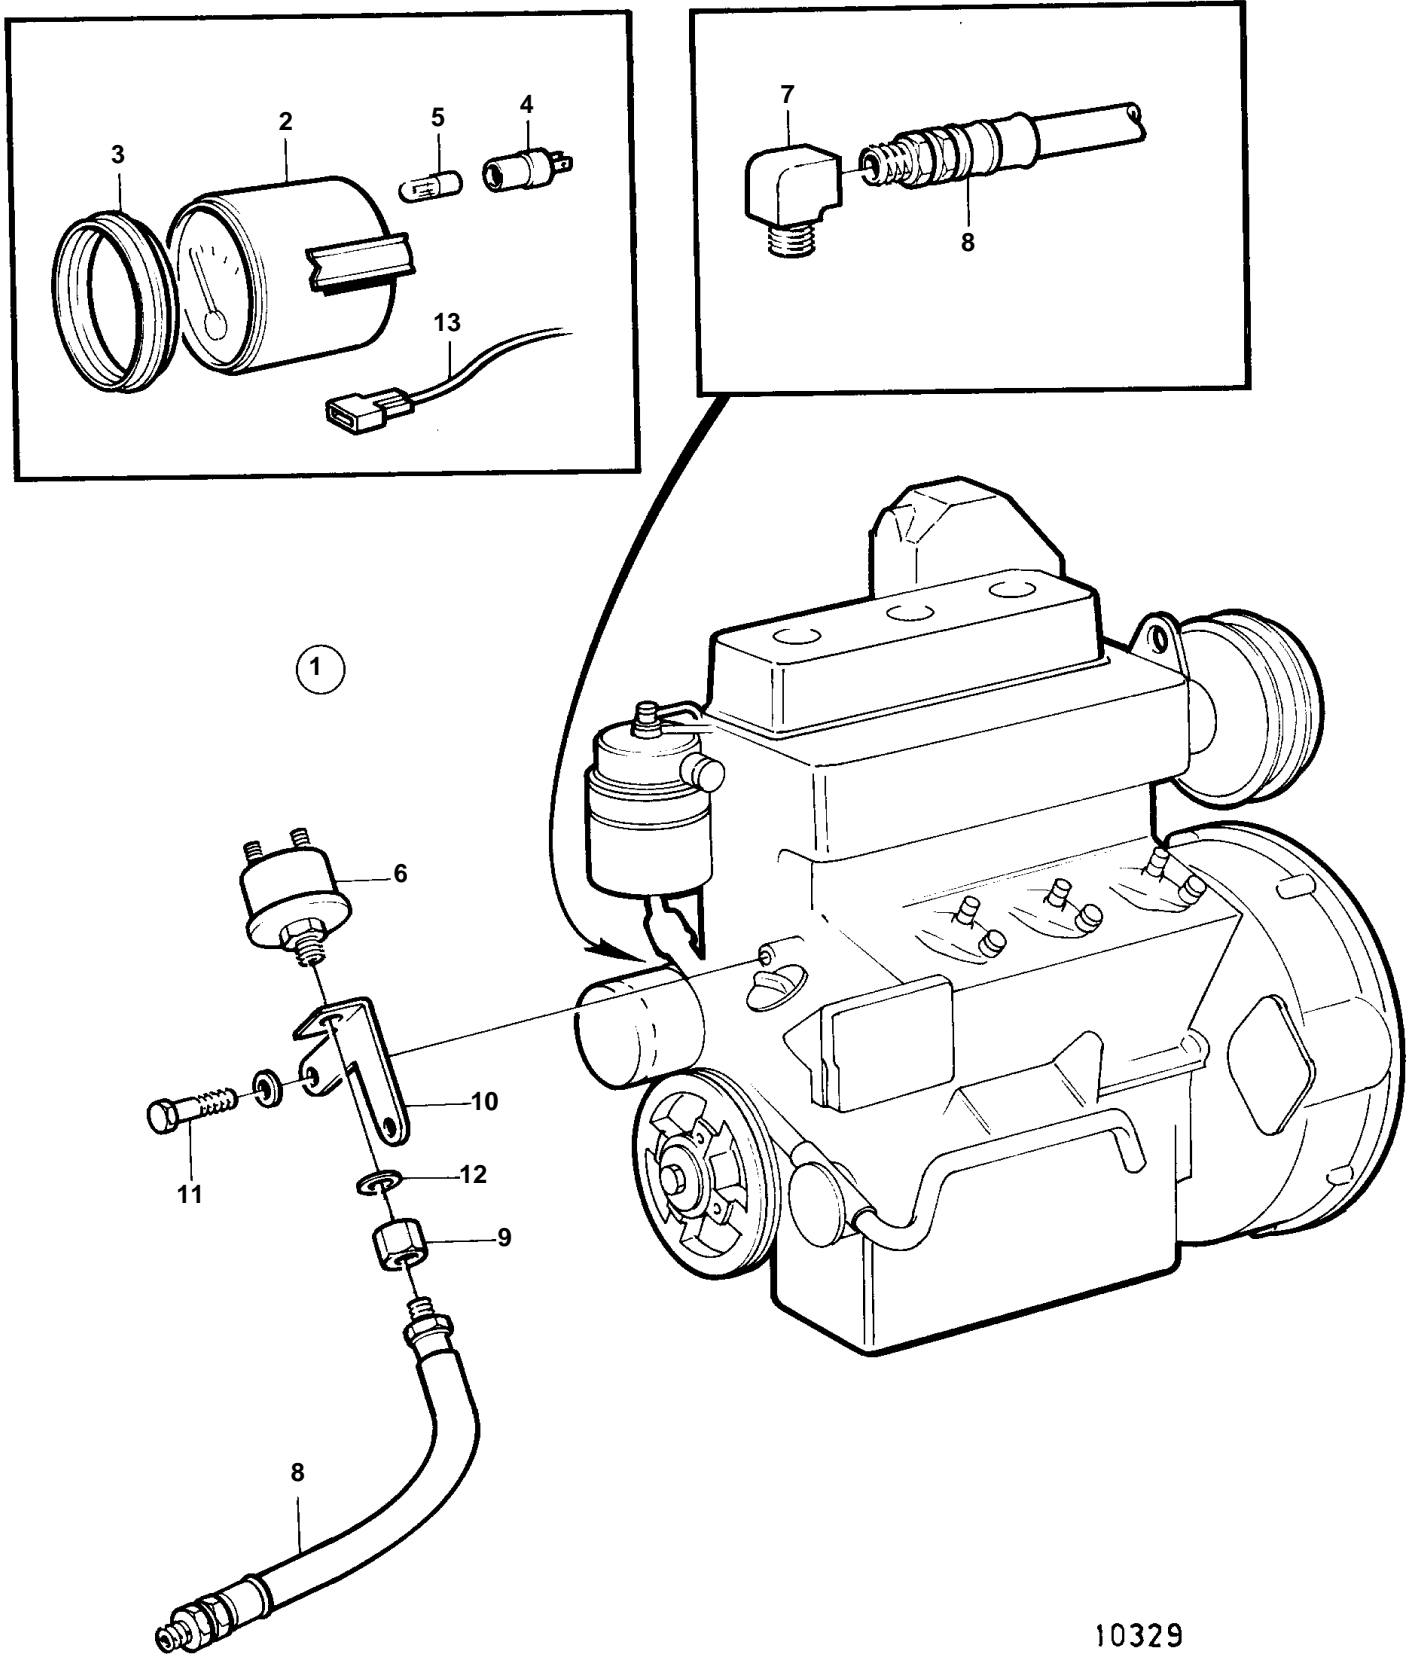

COMMON

10329

COMMON

REF	PART NO.	QTY	DESCRIPTION	NOTES
1	828878	1	Oil pressure gauge k	REPL BY 858885. GOLD COLOURED DECOR STRIPE.
2	828618	1	• Instrument	
3	858643	1	• Front ring	(828542)
4	808175	1	• Bulb socket	
5	19923	1	• Bulb	
6	366906	1	• Pressure sensor	
7	180110	1	• Elbow nipple	
8	344624	1	• Hose	
9	828805	1	• Nipple	
10	858858	1	• Bracket	
11	955302	2	• Screw	
12	960148	1	• Washer	
13	858450	1	• Cable kit	SEE GROUP 3