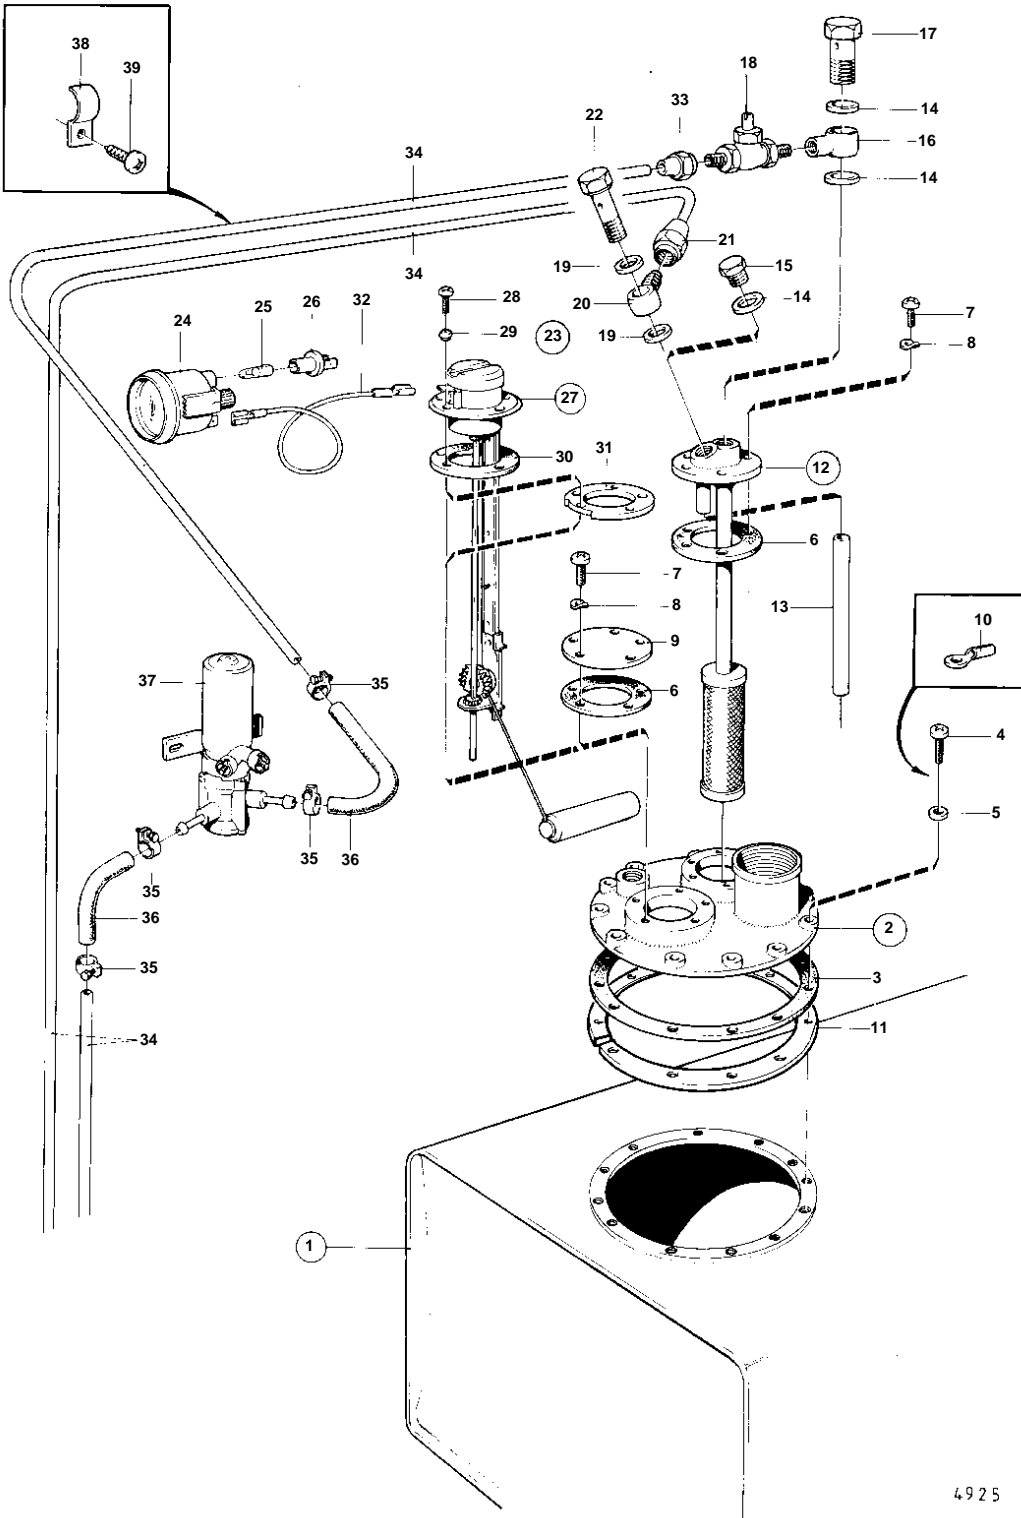

COMMON

4925

COMMON

REF	PART NO.	QTY	DESCRIPTION	NOTES
1	1140064	1	Fuel tank	
2	1140063	1	· Cover	FOR EXTERNAL MANUFACTURED FUEL TANK
3	859064	1	· · Gasket	(833800)
4	956080	12	· · Screw	
5	18806	12	· · Washer	
6	89865	1	· · Gasket	
7	956076	5	· · Screw	
8	941905	5	· · Spring washer	
9	833801	1	· · Cover	
10	881493	1	· · Cable terminal	SEE GROUP 3
11	828338	1	· · Flange	FOR EXTERNAL MANUFACTURED FUEL TANK
12	828341	1	Suction pipe	L = 242 MM
	828372	1	Suction pipe	L = 333 MM
	828373	1	Suction pipe	L = 458 MM
13	941279	X	· Hose	
14	957178	3	Gasket	
15	191830	1	Plug	
16	833857	1	Nipple	
17	25167	1	Hollow screw	
18	803684	1	Tap	
19	957178	2	Gasket	
20	807060	1	Banjo nipple	
21	807061	1	Nut	
22	25167	1	Hollow screw	
23	834399	1	Tank gauge	
24	834378	1	· Tank gauge	
25	19923	1	· Bulb	
26	808175	1	· Bulb socket	
27	837999	1	· Tank sensor	
28	956078	4	· · Screw	L = 16 MM
	956081	1	· · Screw	L = 25 MM
29	834481	5	· · Gasket	
30	89865	1	· · Gasket	
31	834480	1	· · Flange	EXTRA FLANGE FOR DIFFERENT TYPE OF TANK THAN 828340.
32		X	CABLES AND TERMINALS	SEE GROUP 3
33	954322	1	Cap nut	
34	954305	X	Copper tube	L = 5000 MM
35	943472	4	Hose clamp	
36	944075	X	Hose	
37	828810	1	Fuel pump, FUEL PUMP COMPONENTS	12V
38	951189	X	Clamp	
39	955139	X	Screw	