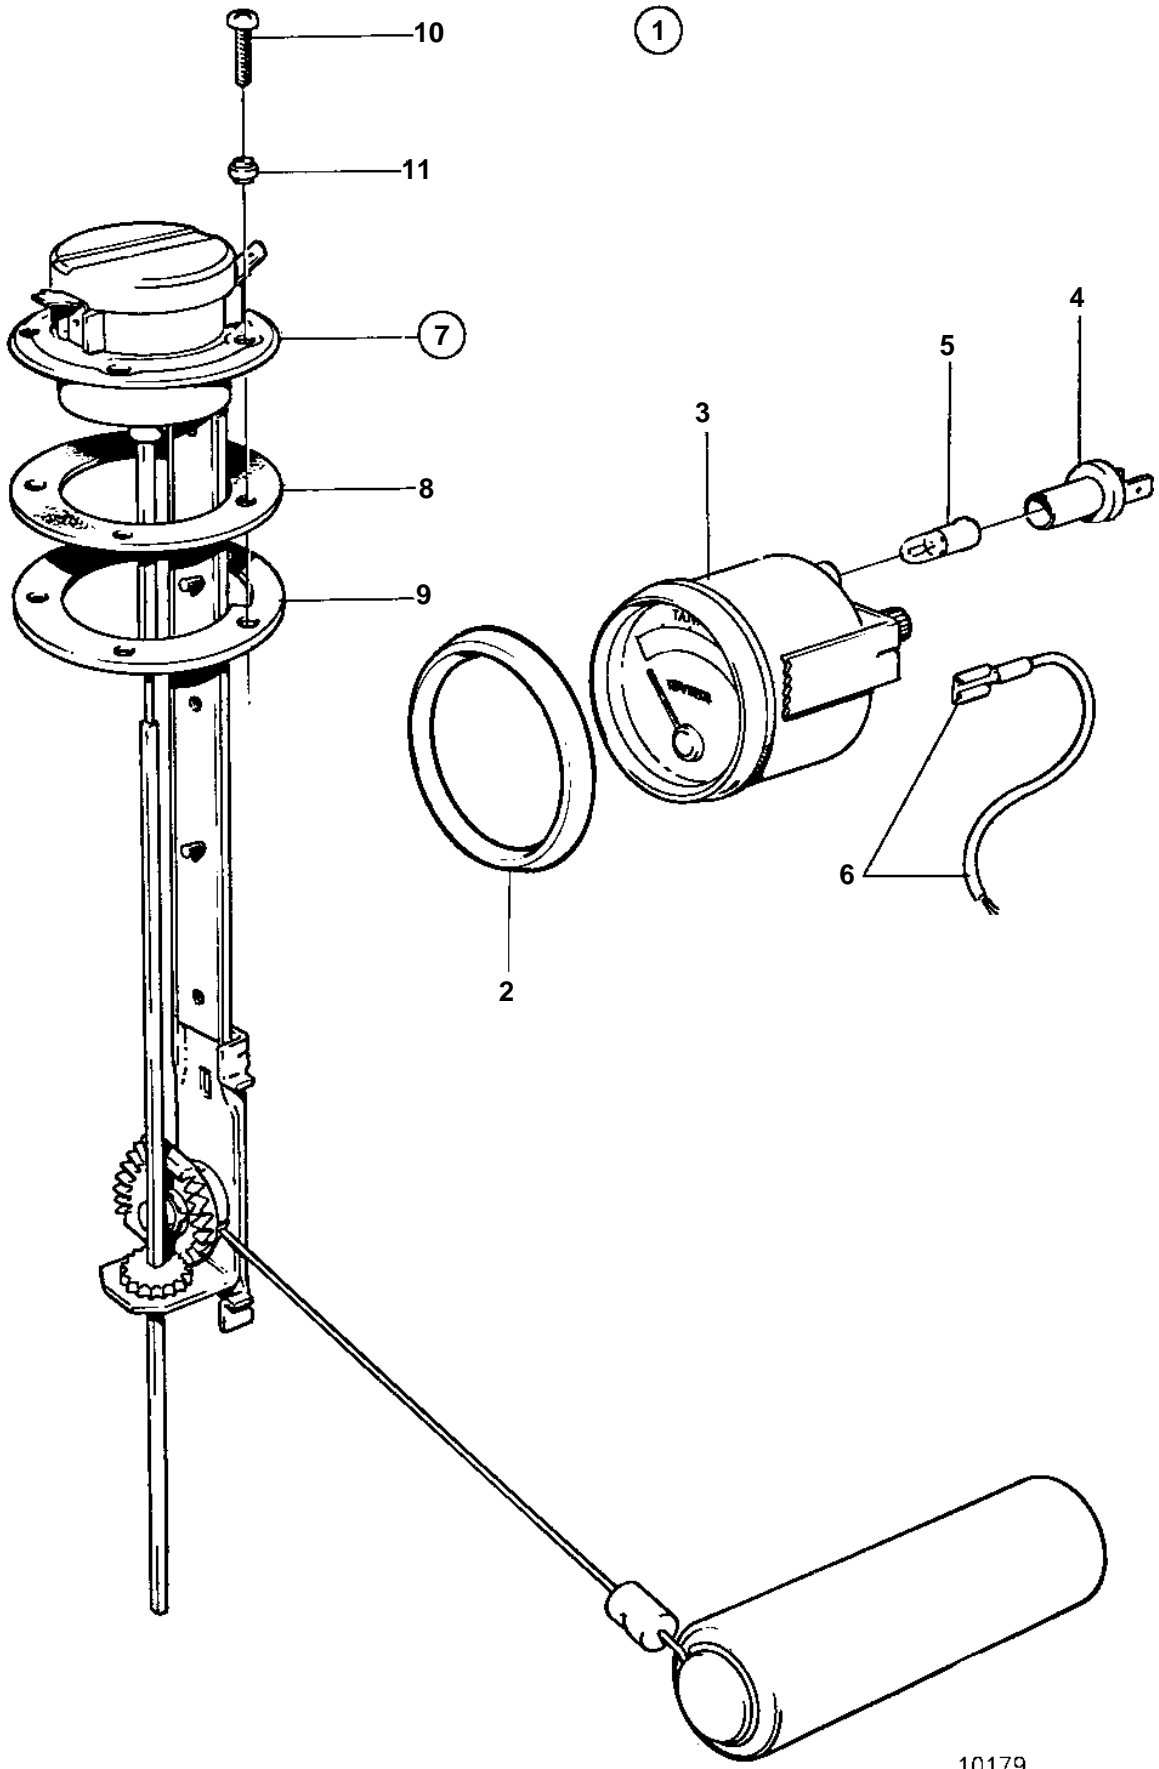

COMMON

COMMON

REF	PART NO.	QTY	DESCRIPTION	NOTES
1	858879	1	Tank gauge kit	12V REPL BY 1140461. WHITE COLOURED DECOR STRIPE.
2	858643	1	· Front ring	
3	863940	1	· Fuel gauge	(828632)
4	863945	2	· · Bulb socket	FOR INSTRUMENTS OF EARLY TYPE SHOULD WHITE BULB 19923 AND BULB HOLDER 808175 BE INSTALLED.
5	863946	2	· · Bulb	RED. FOR INSTRUMENTS OF EARLY TYPE SHOULD WHITE BULB 19923 AND BULB HOLDER 808175 BE INSTALLED.
6		X	· CABLES AND TERMINALS	SEE GROUP 3
7	837999	1	· Tank sensor	
8	89865	1	· · Gasket	
9	834480	1	· · Flange	
10	956078	4	· · Screw	L = 16 MM
	956081	1	· · Screw	L = 25 MM
11	834481	5	· · Gasket	