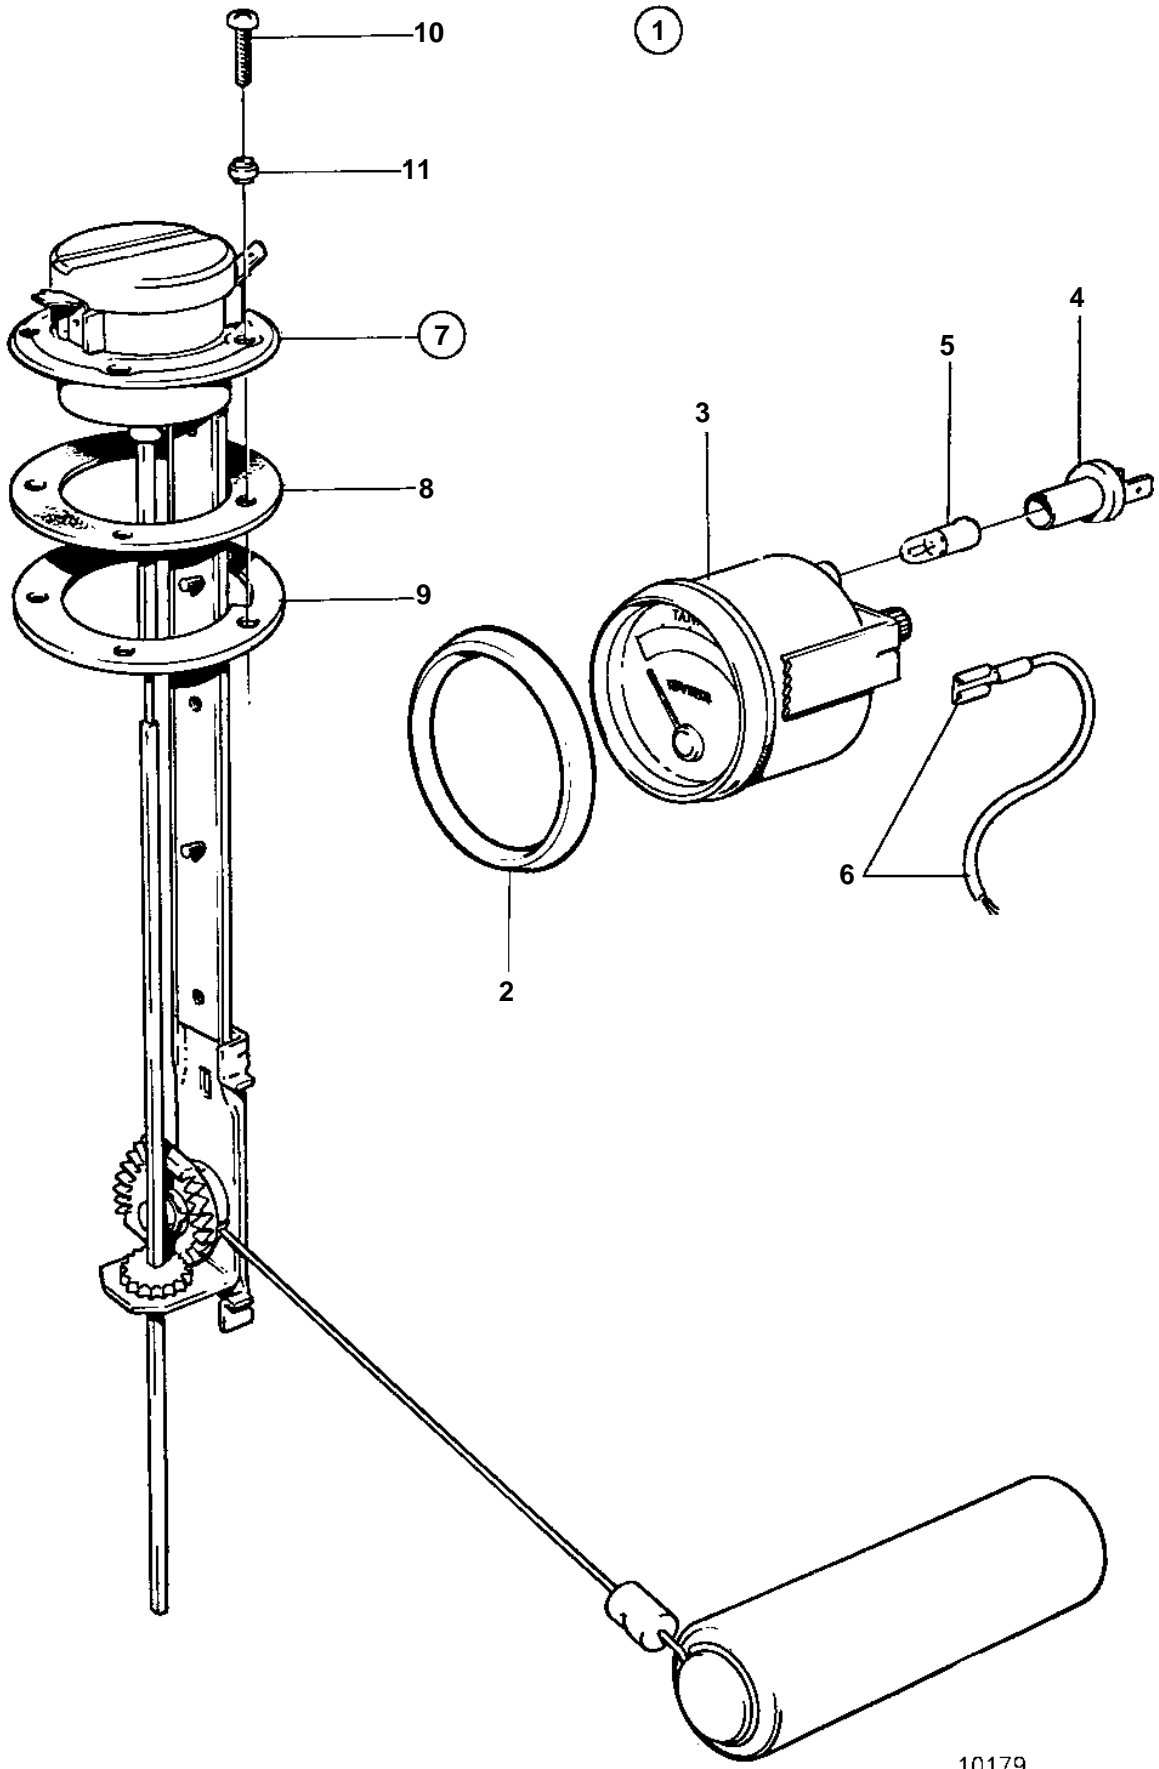

COMMON

COMMON

REF	PART NO.	QTY	DESCRIPTION	NOTES
1	828714	1	Fuel gauge kit	12V REPL BY 858879. GOLD COLOURED DECOR STRIPE.
2	858643	1	· Front ring	(828542)
3	863940	1	· Fuel gauge	(828632)
4	863945	2	· · Bulb socket	FOR INSTRUMENTS OF EARLY TYPE SHOULD WHITE BULB 19923 AND BULB HOLDER 808175 BE INSTALLED.
5	863946	2	· · Bulb	RED. FOR INSTRUMENTS OF EARLY TYPE SHOULD WHITE BULB 19923 AND BULB HOLDER 808175 BE INSTALLED.
6		X	· CABLES AND TERMINALS	SEE GROUP 3
7	837999	1	· Tank sensor	
8	89865	1	· · Gasket	
9	834480	1	· · Flange	
10	956078	4	· · Screw	L = 16 MM
	956081	1	· · Screw	L = 25 MM
11	834481	5	· · Gasket	