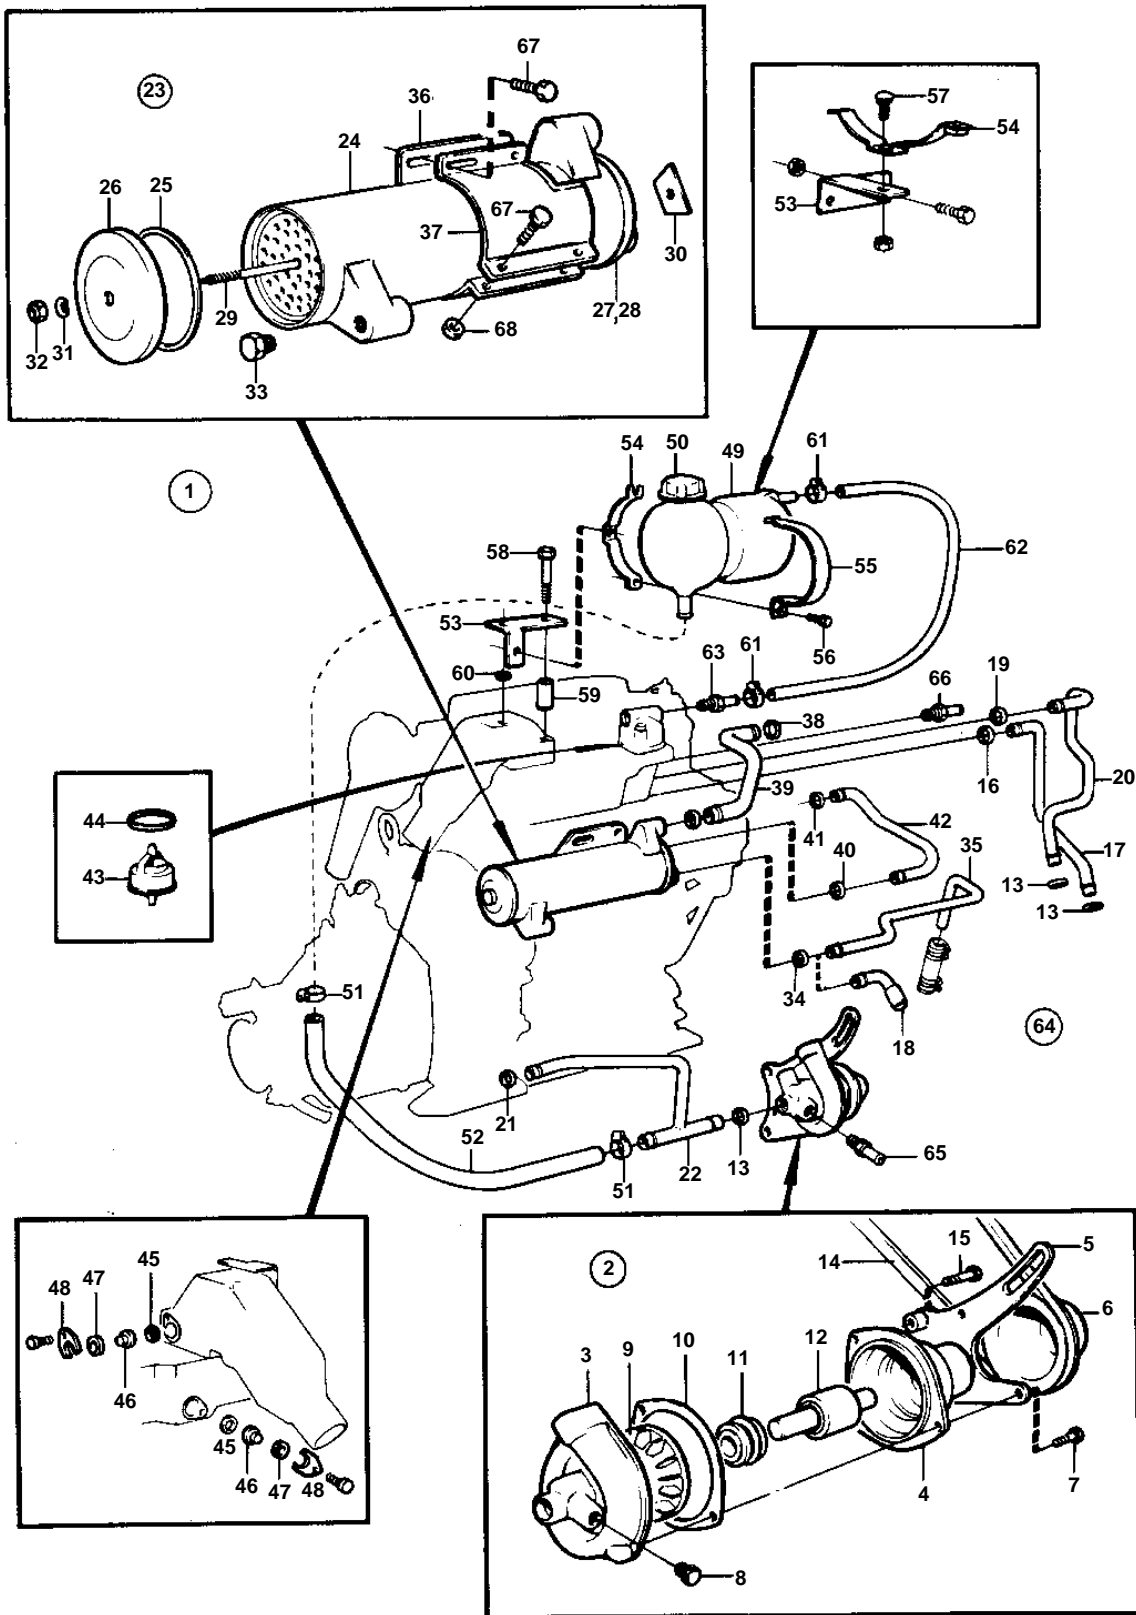

2002,2002B,2002D,2003,2003B,2003D

10143

2002,2002B,2002D,2003,2003B,2003D

REF	PART NO.	QTY	DESCRIPTION	NOTES
1	859388	1	Freshwater cooling	
2	860358	1	· Circulation pump	(840710)
3		1	· · HOUSING	
4		1	· · BEARING HOUSING	
5	840711	1	· · Bracket	
6		1	· · PULLEY	
7	955276	3	· · Screw	L = 35 MM
8	949246	1	· · Plug	
9		1	· · PUMP WHEEL	IK INCLUDED IN REPAIR KIT 876270 FOR CIRCULATION PUMP 840710 AND 860358.
10	840795	1	· · Gasket	IK INCLUDED IN REPAIR KIT 876270 FOR CIRCULATION PUMP 840710 AND 860358.
11		1	· · PUMP SEALING	IK INCLUDED IN REPAIR KIT 876270 FOR CIRCULATION PUMP 840710 AND 860358.
12		1	· · BEARING	IK INCLUDED IN REPAIR KIT 876270 FOR CIRCULATION PUMP 840710 AND 860358.
13	418411	3	· Sealing ring	IK INCLUDED IN REPAIR KIT 876270 FOR CIRCULATION PUMP 840710 AND 860358.
14	966906	1	· V-belt	(958306)
15	955305	3	· Screw	L = 75 MM
16	418445	1	· Sealing ring	
17	840737	1	· Coolant pipe	
18	840907	1	· Hose connection	
19	418411	1	· Sealing ring	
20	840739	1	· Coolant pipe	
21	418411	1	· Sealing ring	
22	840729	1	· Coolant pipe	
23	859360	1	Heat exchanger	
24		1	· · HOUSING	
25	829972	1	· · Gasket	
26	829988	1	· · End plate	
27	829989	1	· · Gasket	
28	840785	1	· · Screw	
29	829991	1	· · Rod	
30	840746	1	· · Cap	
31	941906	2	· · Spring washer	
32	963105	2	· · Nut	
33	191026	1	· · Plug	
34	829714	1	· Seal	
35	840724	1	· Coolant pipe	
36	859363	1	· Bracket	
37	859095	1	· Bracket	
38	418411	2	· Sealing ring	
39	840731	1	· Coolant pipe	
40	829714	1	· Seal	
41	418445	1	· Sealing ring	
42	840735	1	· Coolant pipe	2002,2002B,2002D
	840736	1	· Coolant pipe	2003,2003B,2003D
43	875795	1	· Thermostat kit	74%Z9 C
44	416033	1	· · Sealing ring	
45	418445	1	· Sealing ring	
46	840797	2	· Plug	
47	943194	2	· Washer	
48	840676	1	· Clamp	
49	1276040	1	· Expansion tank	
50	844624	1	· Pressure cap	
51	961666	2	· Hose clamp	
52	943369	X	· Hose	L = 1700 MM. HOSE LENGHT REFERS TO BULK HEAD MOUNTED EXPANSION TANK.
53	840712	1	· Bracket	
54	858295	1	· Anchorage	
55	840828	1	· Clamp	
56	955269	1	· Screw