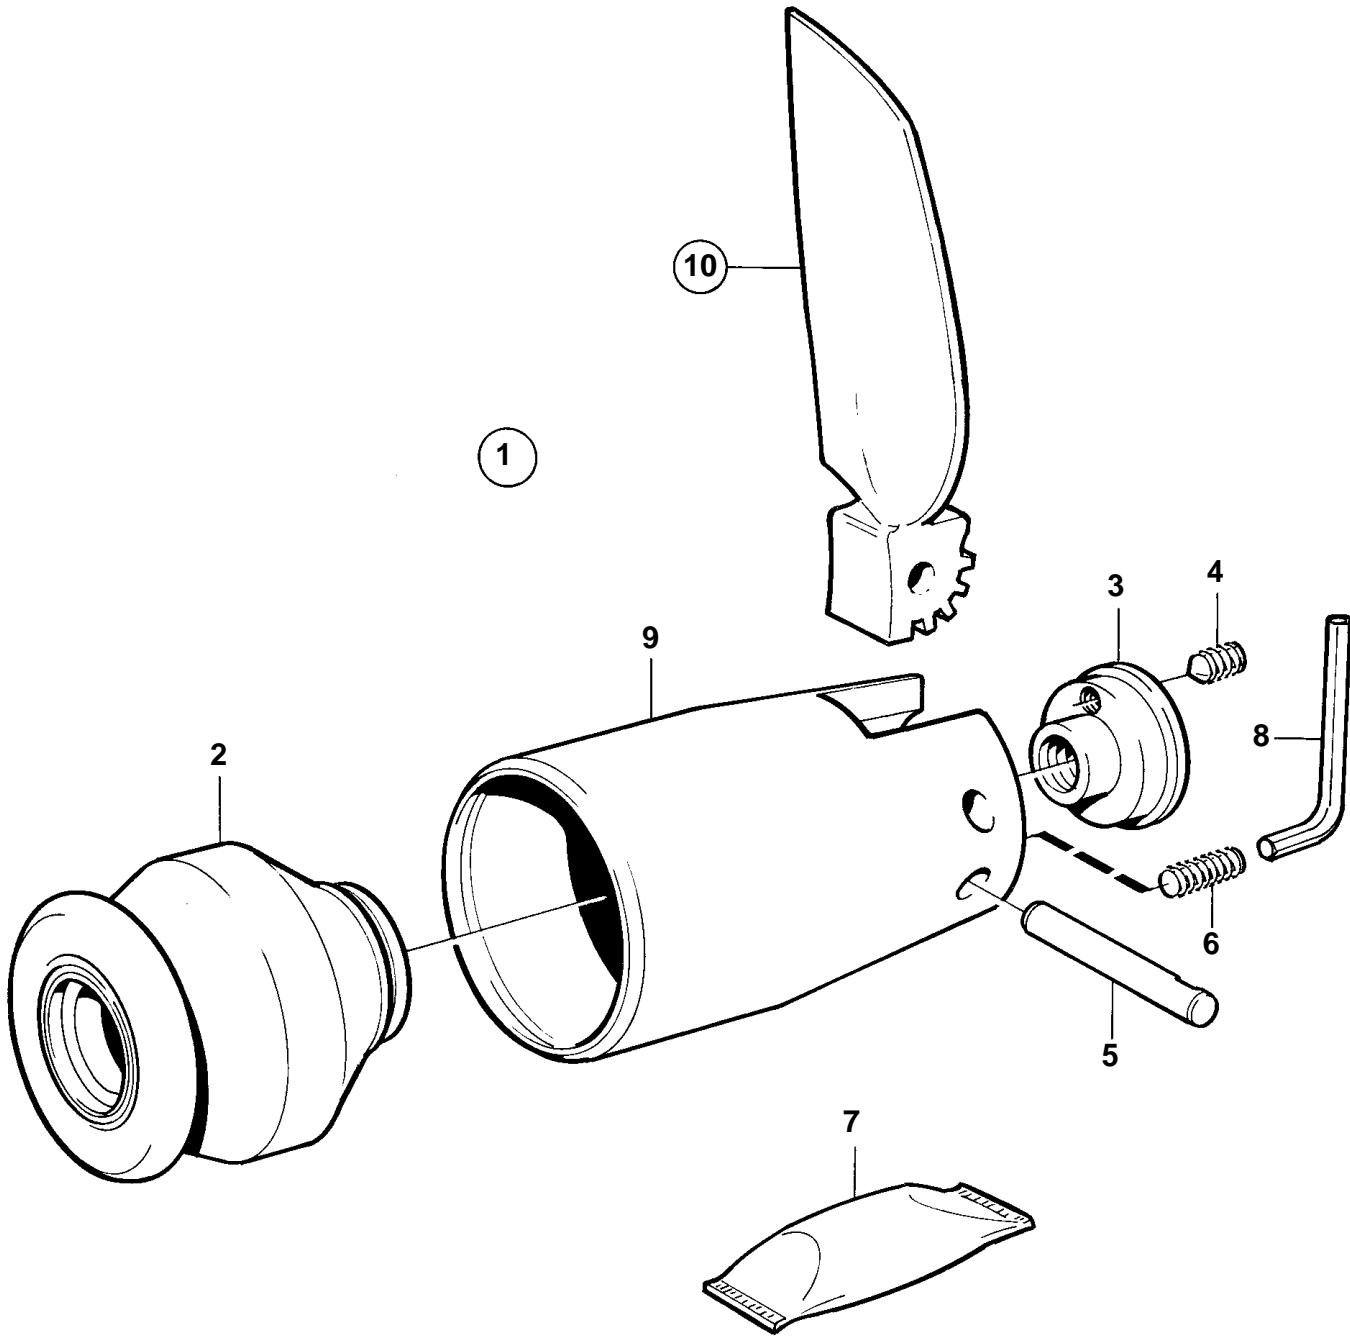

COMMON

11064

**COMMON**

REF	PART NO.	QTY	DESCRIPTION	SEE SEC.	NOTES
1	872602	1	Propeller, 17X15 Bulletin 49-26	49-26-EN	2003T,2003TB Parts for Folding Propeller
2	872554	1	• Propeller bushing		
3	872326	1	• Propeller nut		
4	872327	1	• Lock screw		
5	872328	2	• Shaft		
6	872397	2	• Lock screw		
7	828250	1	• Grease		25G
8		1	• ALLEN WRENCH		4MM
9		1	• PROPELLER HUB		
10	872882	1	• • Propeller blade kit, 17X15		