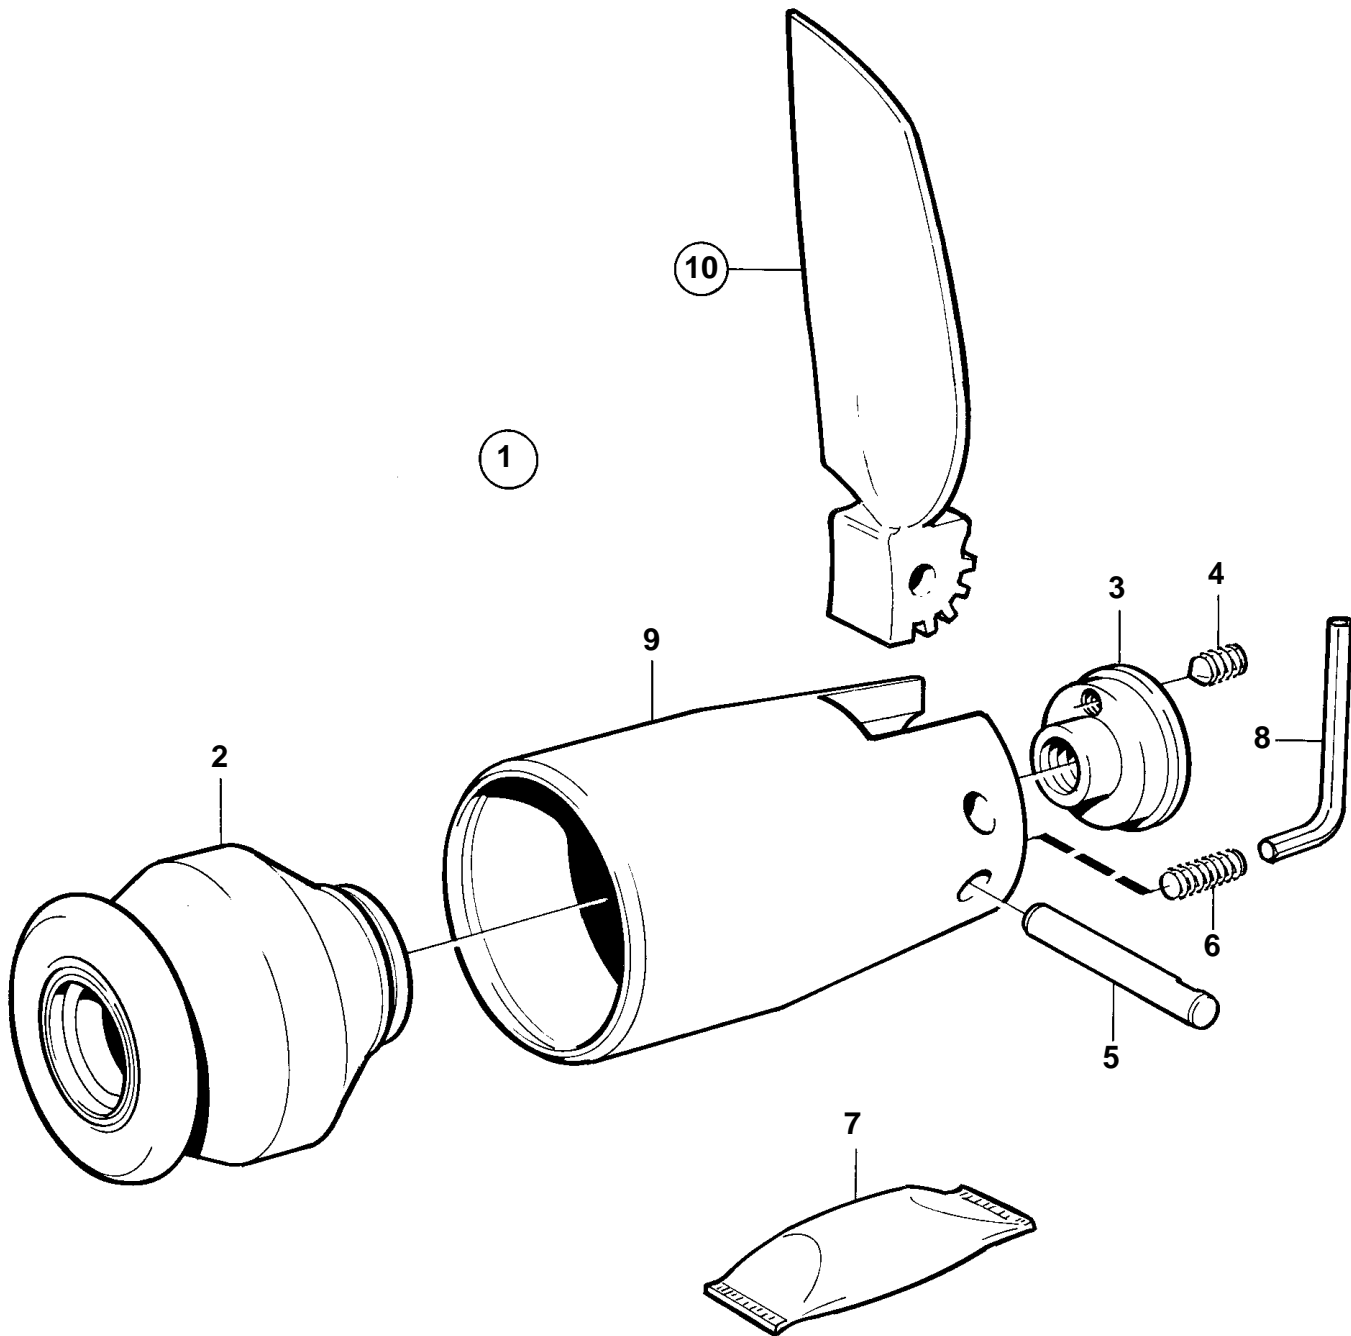

COMMON

11064

COMMON

REF	PART NO.	QTY	DESCRIPTION	SEE SEC.	NOTES
1	872601	1	Propeller, 16X11 Bulletin 49-26	49-26-EN	2003,2003B,2003D Parts for Folding Propeller
2	872554	1	• Propeller bushing		
3	872326	1	• Propeller nut		
4	872327	1	• Lock screw		
5	872328	2	• Shaft		
6	872397	2	• Lock screw		
7	828250	1	• Grease		25G
8		1	• ALLEN WRENCH		4MM
9		1	• PROPELLER HUB		
10	872880	1	• • Propeller blade kit, 16X11		