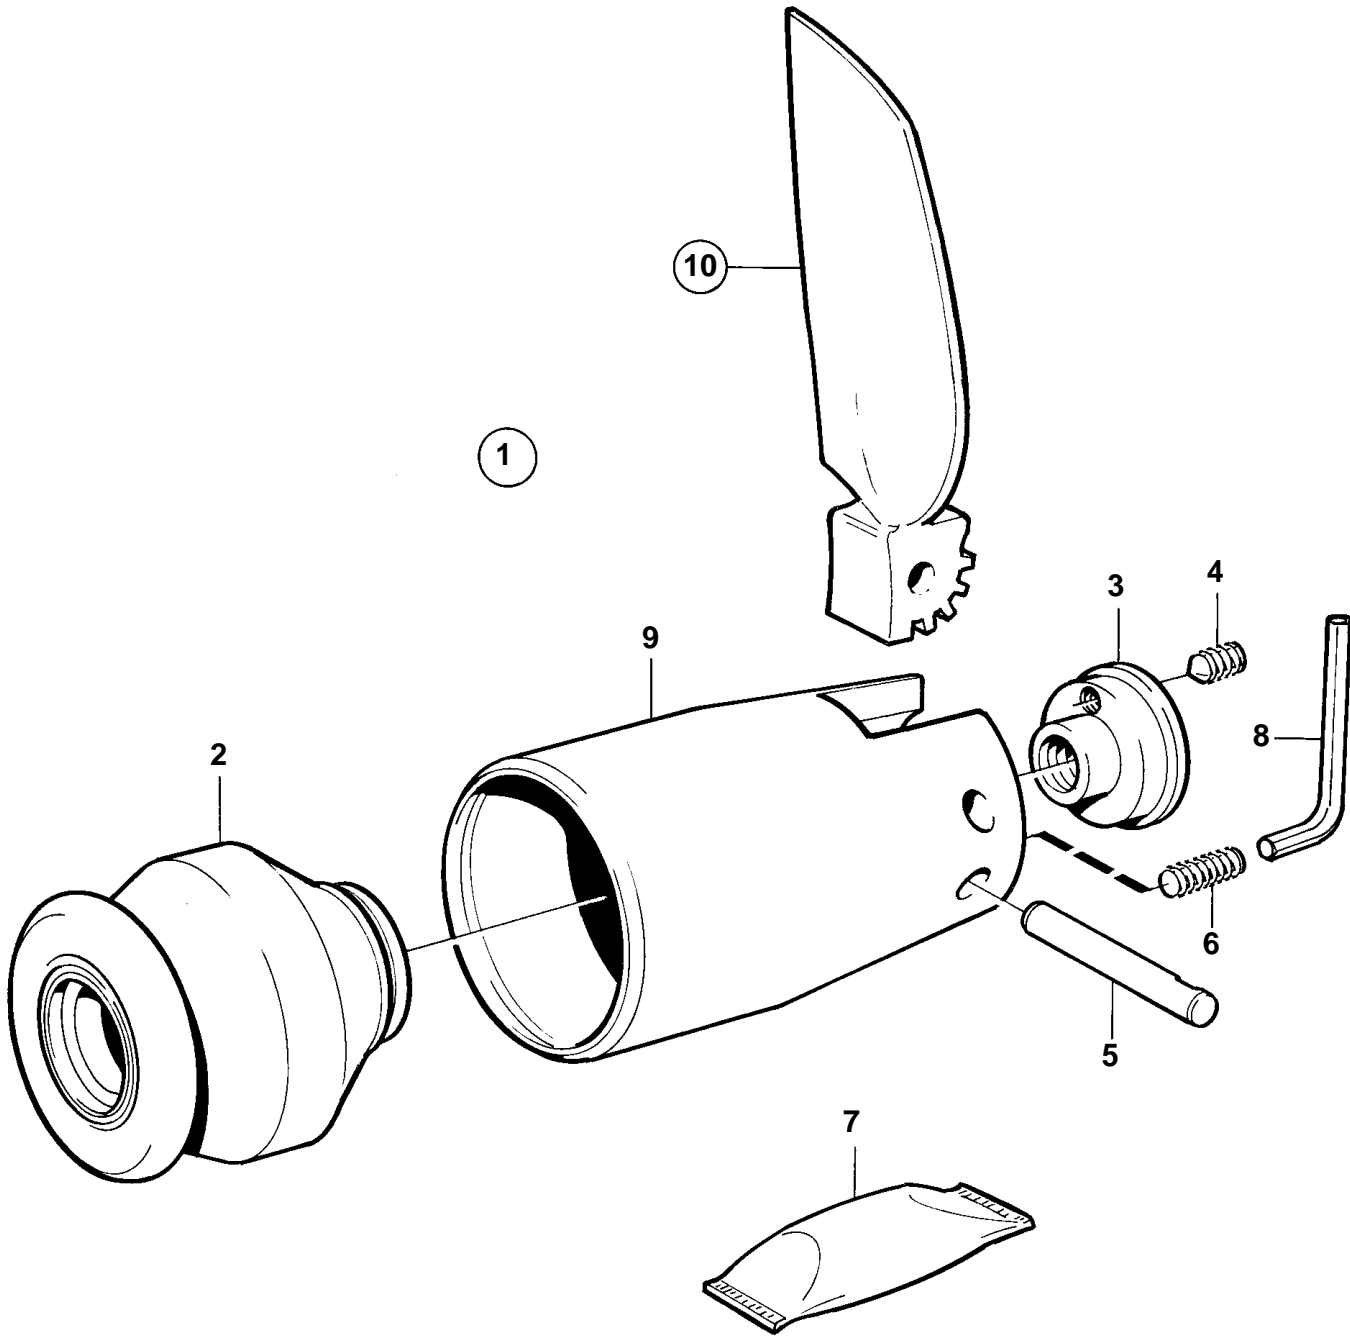

COMMON

11064

COMMON

REF	PART NO.	QTY	DESCRIPTION	SEE SEC.	NOTES
1	872600	1	Propeller, 15X9		2002,2002B,2002D
			Bulletin 49-26	49-26-EN	Parts for Folding Propeller
2	872554	1	• Propeller bushing		
3	872326	1	• Propeller nut		
4	872327	1	• Lock screw		
5	872328	2	• Shaft		
6	872397	2	• Lock screw		
7	828250	1	• Grease		25G
8		1	• ALLEN WRENCH		4MM
9		1	• PROPELLER HUB		
10	872878	1	• • Propeller blade kit, 15X9		