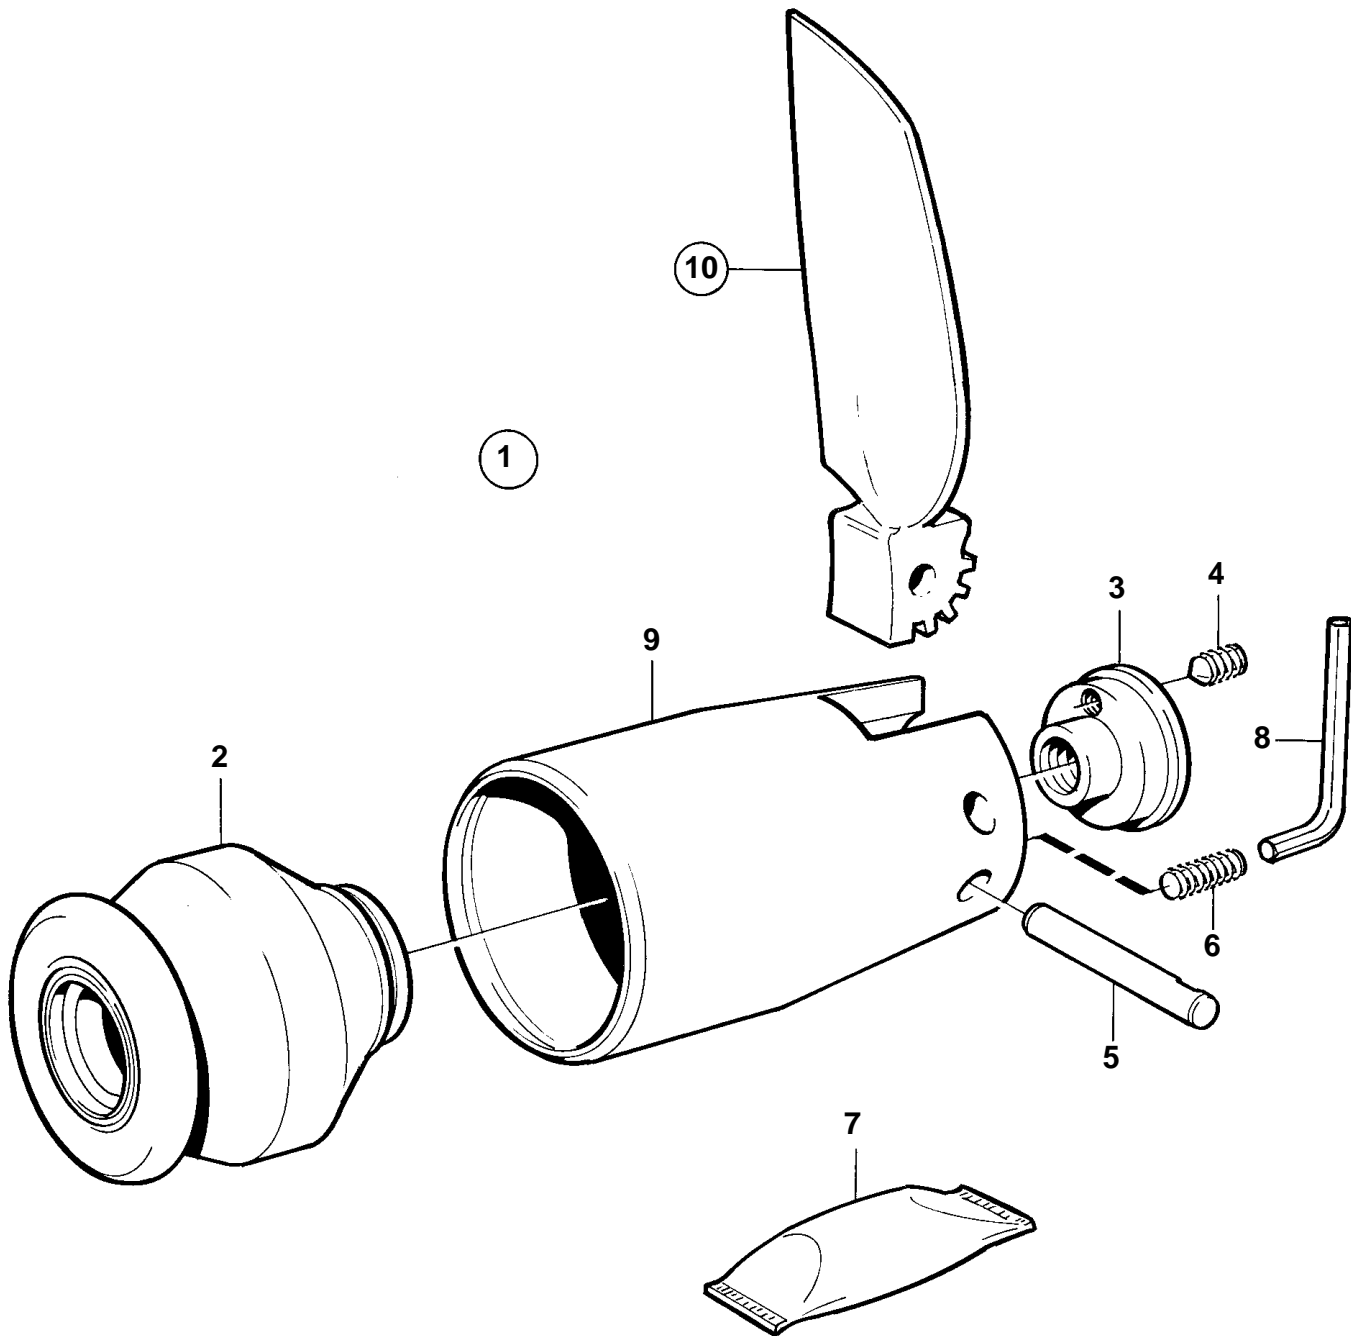

COMMON

11064

**COMMON**

REF	PART NO.	QTY	DESCRIPTION	SEE SEC.	NOTES
1	872599	1	Propeller, 14X8		2001,2001B
			Bulletin 49-26	49-26-EN	Parts for Folding Propeller
2	872554	1	• Propeller bushing		
3	872326	1	• Propeller nut		
4	872327	1	• Lock screw		
5	872328	2	• Shaft		
6	872397	2	• Lock screw		
7	828250	1	• Grease		25G
8		1	• ALLEN WRENCH		4MM
9		1	• PROPELLER HUB		
10	872877	1	• • Propeller blade kit, 14X8		