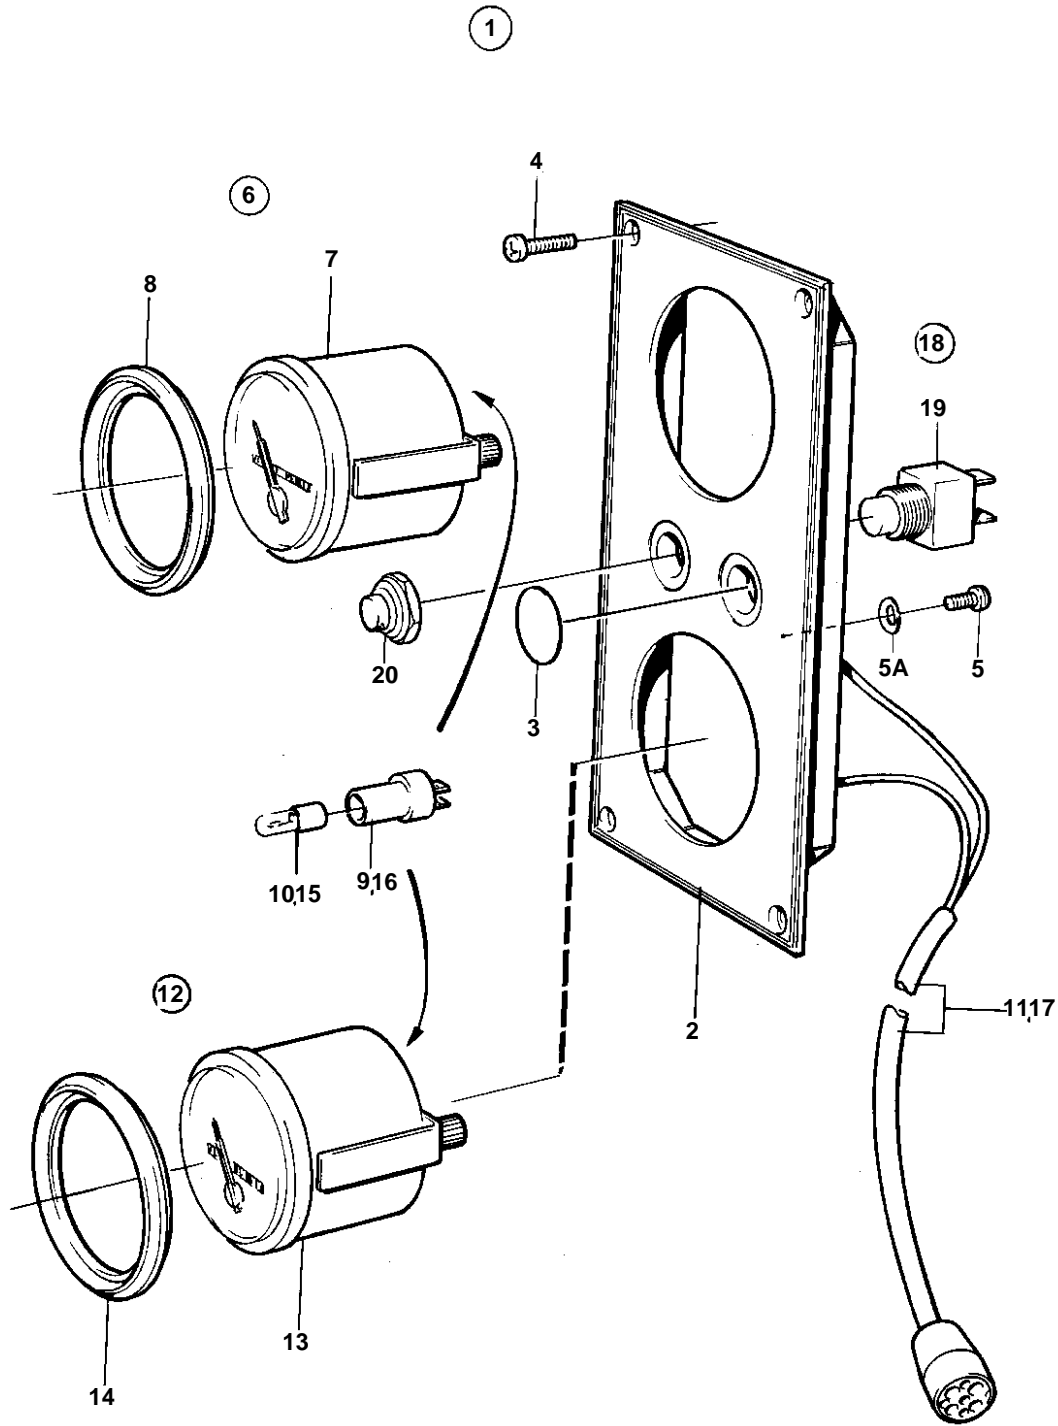

COMMON

8944

COMMON

REF	PART NO.	QTY	DESCRIPTION	NOTES
1	846786	1	Instrument panel	GOLD COLOURED DECOR STRIPE.
	858874	1	Instrument panel	WHITE COLOURED DECOR STRIPE.
2	858650	1	· Instrument panel	
3	828607	2	· Cover plate	
4	828647	4	· Screw	
5	949947	1	· Screw	
5A	941904	1	· Spring washer	
6	1140464	1	Hour counter kit	(858877)
7	828615	1	· Hour counter	
8	858643	1	· Front ring	
9	808175	1	· Bulb socket	
10	19923	1	· Bulb	12V
	182059	1	· Bulb	24V
11		X	CABLES AND TERMINALS	SEE GROUP 3
12	858878	1	Voltmeter kit	(828713). WHITE COLOURED DECOR STRIPE.
13	828628	1	· Voltmeter	
14	858643	1	· Front ring	
15	19923	1	· Bulb	12V
16	808175	1	· Bulb socket	
17		X	CABLES AND TERMINALS	SEE GROUP 3
18	828718	1	Switch	CLOSING DURING PRESSURE AND SPRING-LOADED.
	828719	1	Switch	CLOSING-BREAKING.
19	828584	1	· Switch	FOR 828718
	828585	1	· Switch	FOR 828719
20	828586	1	· Button