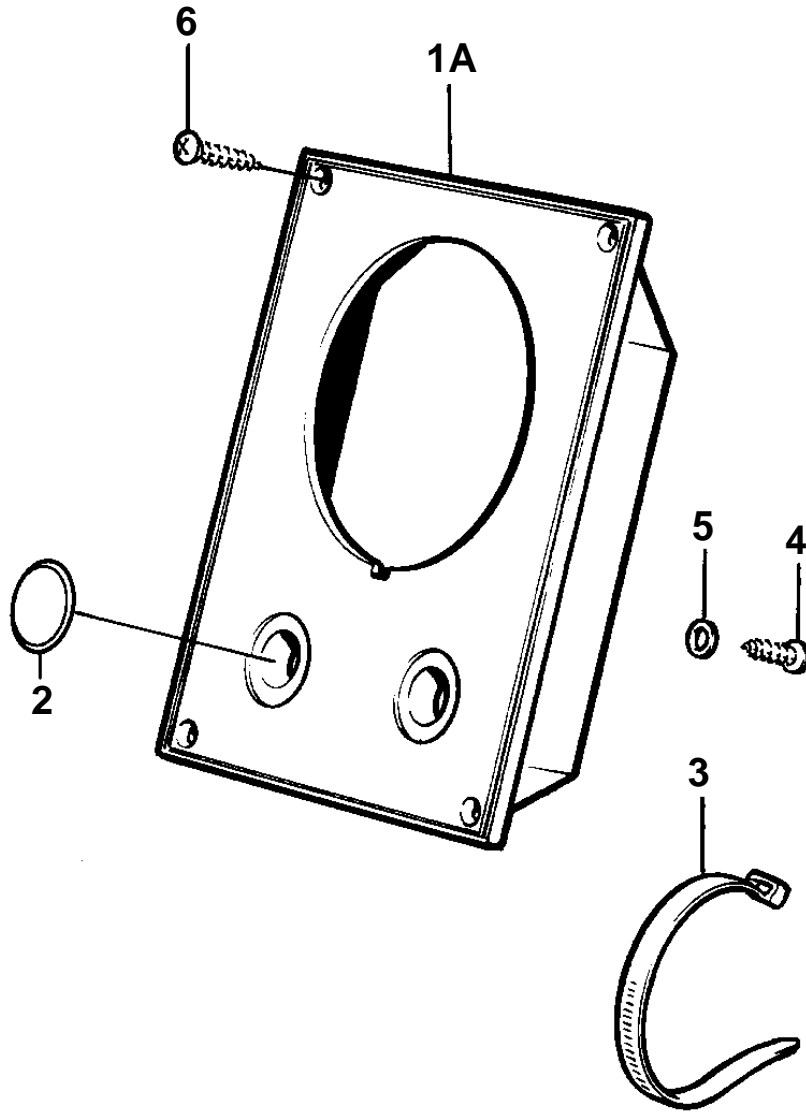

COMMON

①

10528

COMMON

REF	PART NO.	QTY	DESCRIPTION	NOTES
1	840466	1	Instrument panel	GOLD COLOURED DECOR STRIPE.
	858873	1	Instrument panel	WHITE COLOURED DECOR STRIPE.
1A	858649	1	• Instrument panel	
2	828607	2	• Cover plate	
3	949666	1	• Strip clamp	
4	949947	1	• Screw	
5	941904	1	• Spring washer	
6	828647	4	• Screw	