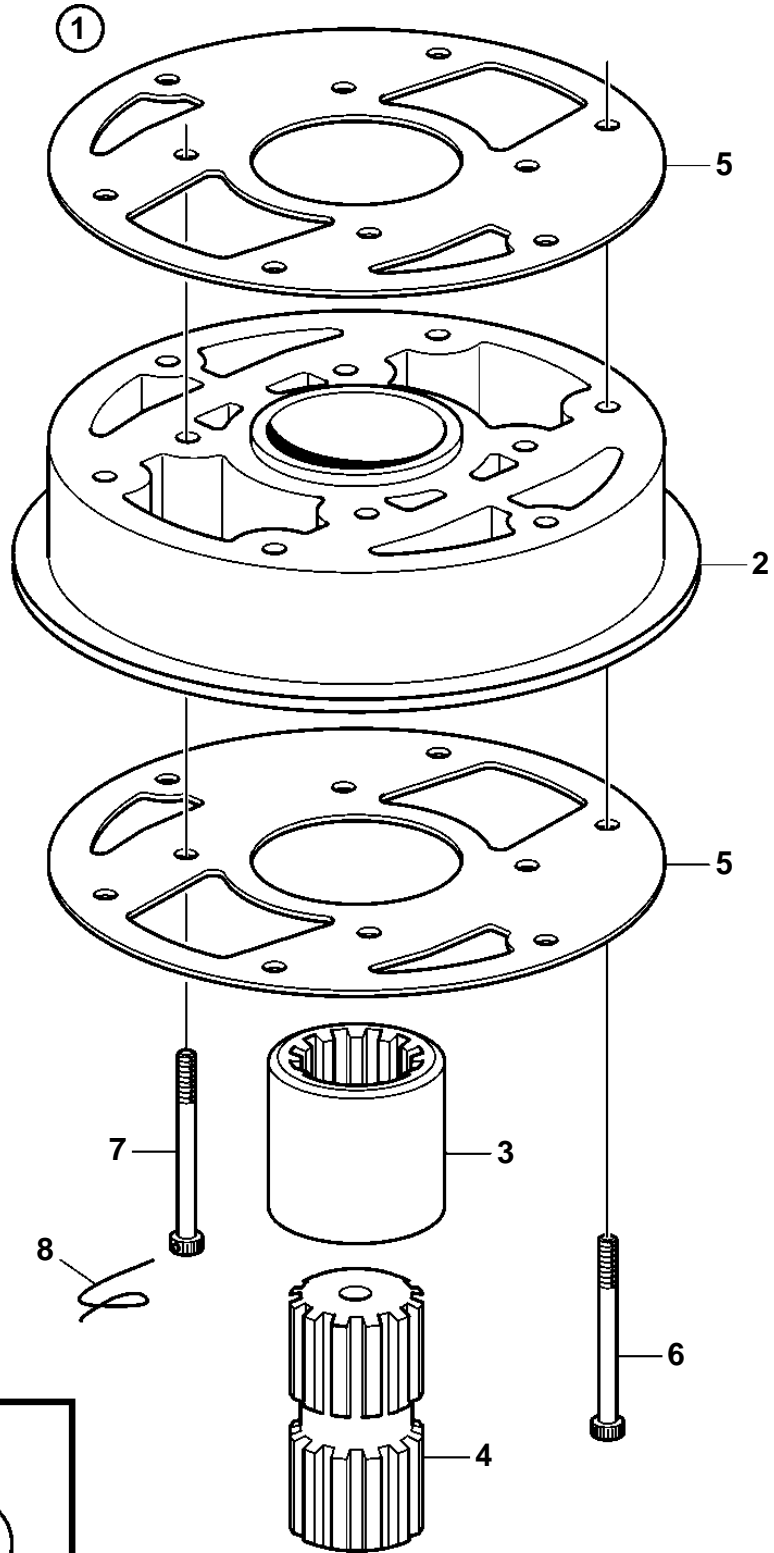

2001B,2002B,2002D,2003B,2003D,2003TB

6266

2001B,2002B,2002D,2003B,2003D,2003TB

REF	PART NO.	QTY	DESCRIPTION	NOTES
1	854173	1	Extension kit	L = 51 MM
2		1	· SPACER	
3	852442	1	· Splined sleeve	
4	852443	1	· Extension shaft	
5	853892	2	· Gasket	
6	967686	4	· Screw	L = 90 MM
	851858	4	· Screw	L = 90 MM
7	967687	2	· Screw	L = 110 MM
8	852669	1	· Locking wire	
9	948298	X	· Adjusting washer	TH = 0,10 MM
	948299	X	· Adjusting washer	TH = 0,15 MM
	948300	X	· Adjusting washer	TH = 0,35 MM