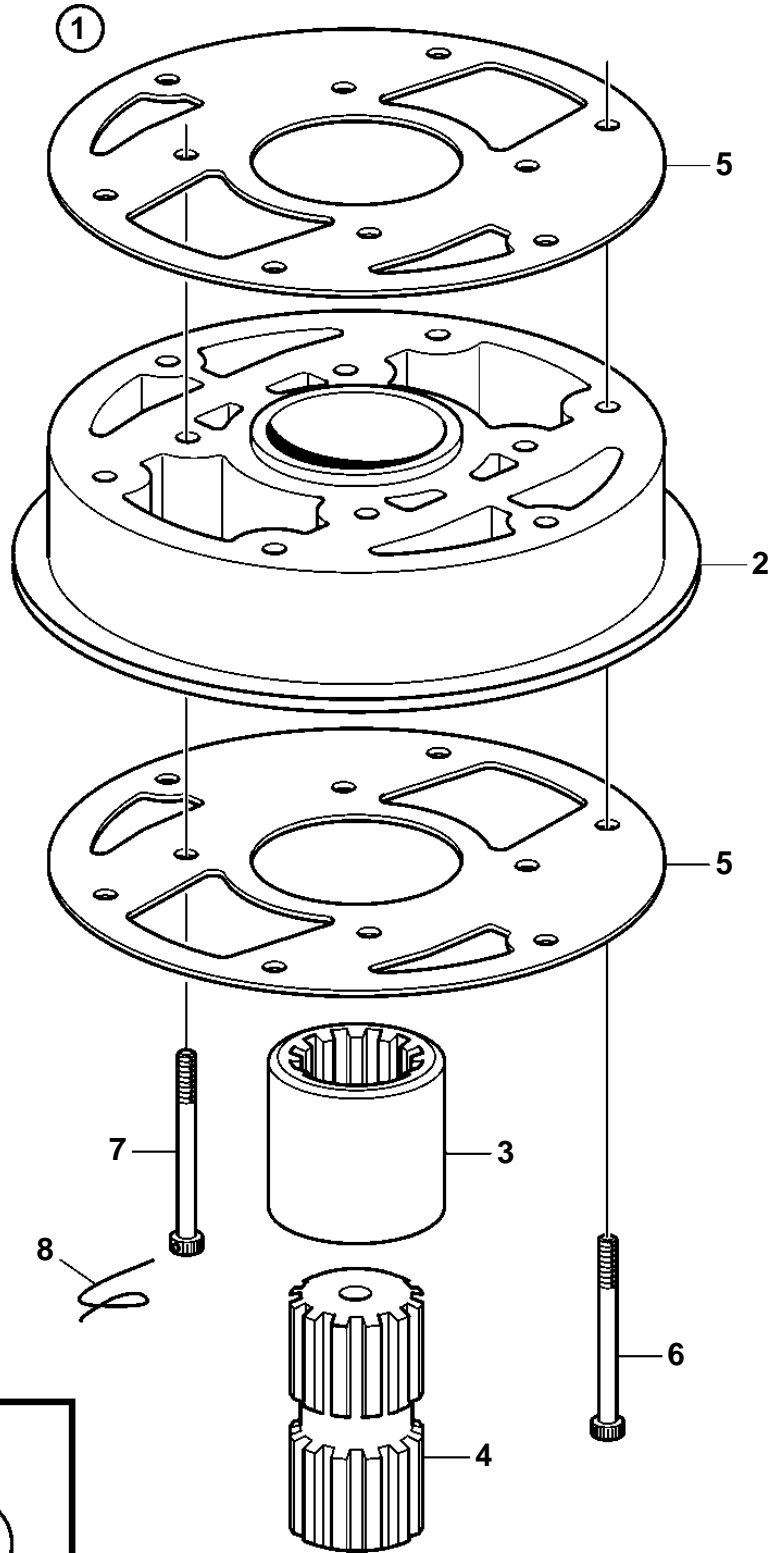

2001B,2002B,2002D,2003B,2003D,2003TB

6266

2001B,2002B,2002D,2003B,2003D,2003TB

REF	PART NO.	QTY	DESCRIPTION	NOTES
1	854172	1	Extension kit	L = 102 MM
2		1	· SPACER	
3	852442	1	· Splined sleeve	
4	852444	1	· Extension shaft	
5	853892	2	· Gasket	
6	967688	4	· Screw	L = 140 MM
	851859	4	· Screw	L = 140 MM
7	967689	2	· Screw	L = 160 MM
8	852669	1	· Locking wire	
9	948298	X	· Adjusting washer	TH = 0,10 MM
	948299	X	· Adjusting washer	TH = 0,15 MM
	948300	X	· Adjusting washer	TH = 0,35 MM