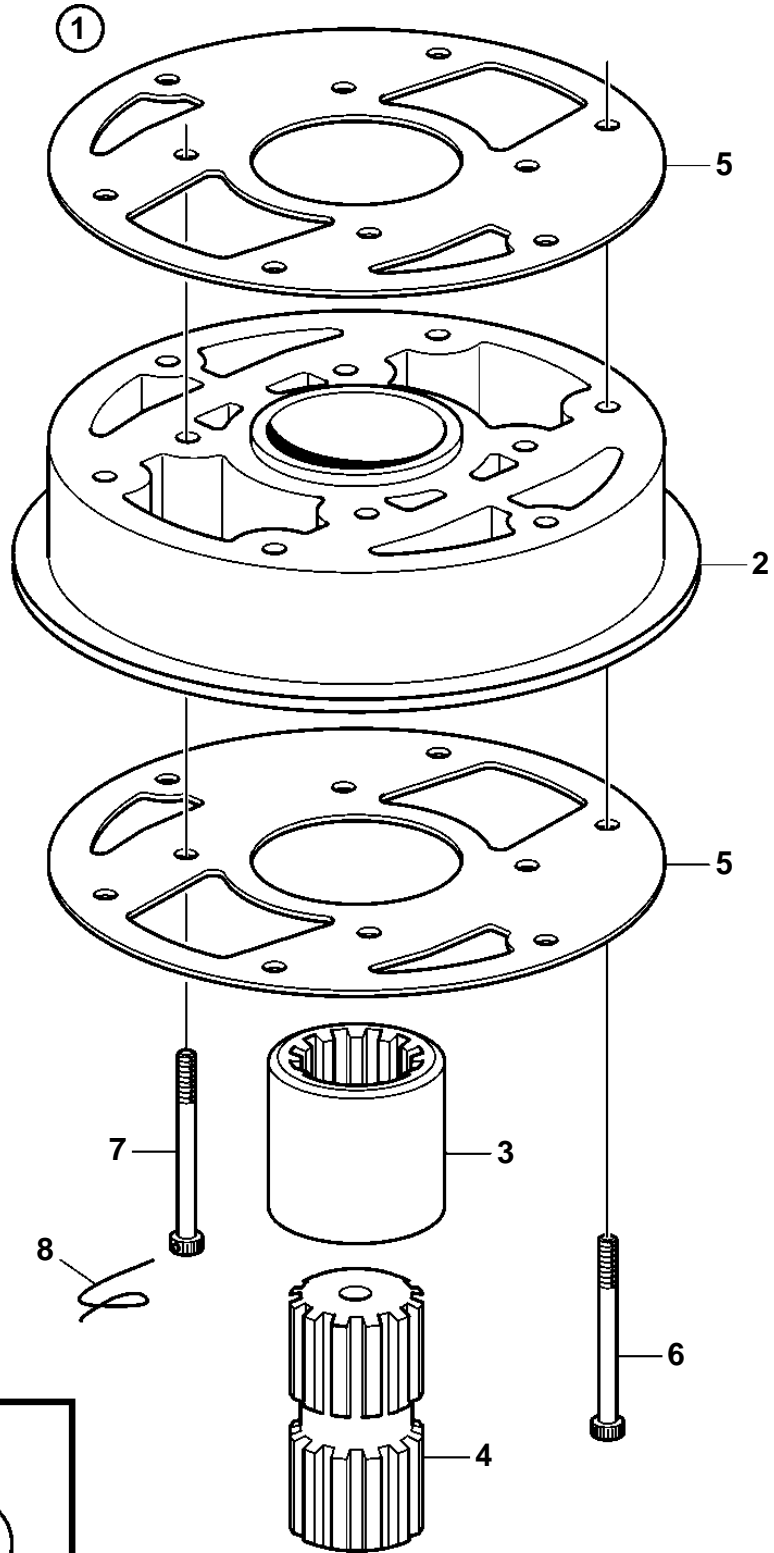

2001,2002,2003,2003T

6266

2001,2002,2003,2003T

REF	PART NO.	QTY	DESCRIPTION	NOTES
1	854172	1	Extension kit	(851857) L = 102 MM
2		1	· SPACER	
3	852442	1	· Splined sleeve	
4	852444	1	· Extension shaft	
5	853892	2	· Gasket	(851996)
6	967688	4	· Screw	L = 140 MM
	851859	4	· Screw	L = 140 MM
7	967689	2	· Screw	L = 160 MM
8	852669	1	· Locking wire	
9	948298	X	· Adjusting washer	TH = 0,10 MM
	948299	X	· Adjusting washer	TH = 0,15 MM
	948300	X	· Adjusting washer	TH = 0,35 MM