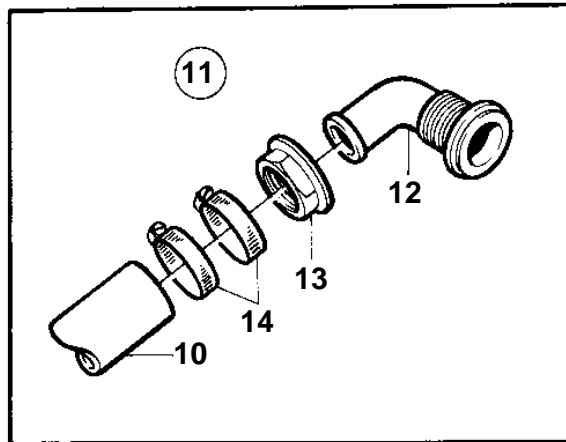

2001,2001B,2002,2002B,2002D,2003,2003B,2003D

8810

2001,2001B,2002,2002B,2002D,2003,2003B,2003D

REF	PART NO.	QTY	DESCRIPTION
1	858474	1	Exhaust riser
1A	858413	1	· Exhaust riser
2	840902	1	· Gasket
3	418445	1	· Sealing ring
4	418445	2	· Sealing ring
5	840732	1	· Hose connection
6	840740	1	· Clamp
7	955269	1	· Screw
8	180759	1	· Plug
9	833841	1	· Compensator
10	952969	X	Rubber hose
11	833940	1	Hull fitting
12	828697	1	
13	807595	1	· Flange nut
14	961666	4	· Hose clamp
15	840764	1	Muffler
16	840765	2	· Reduction sleeve