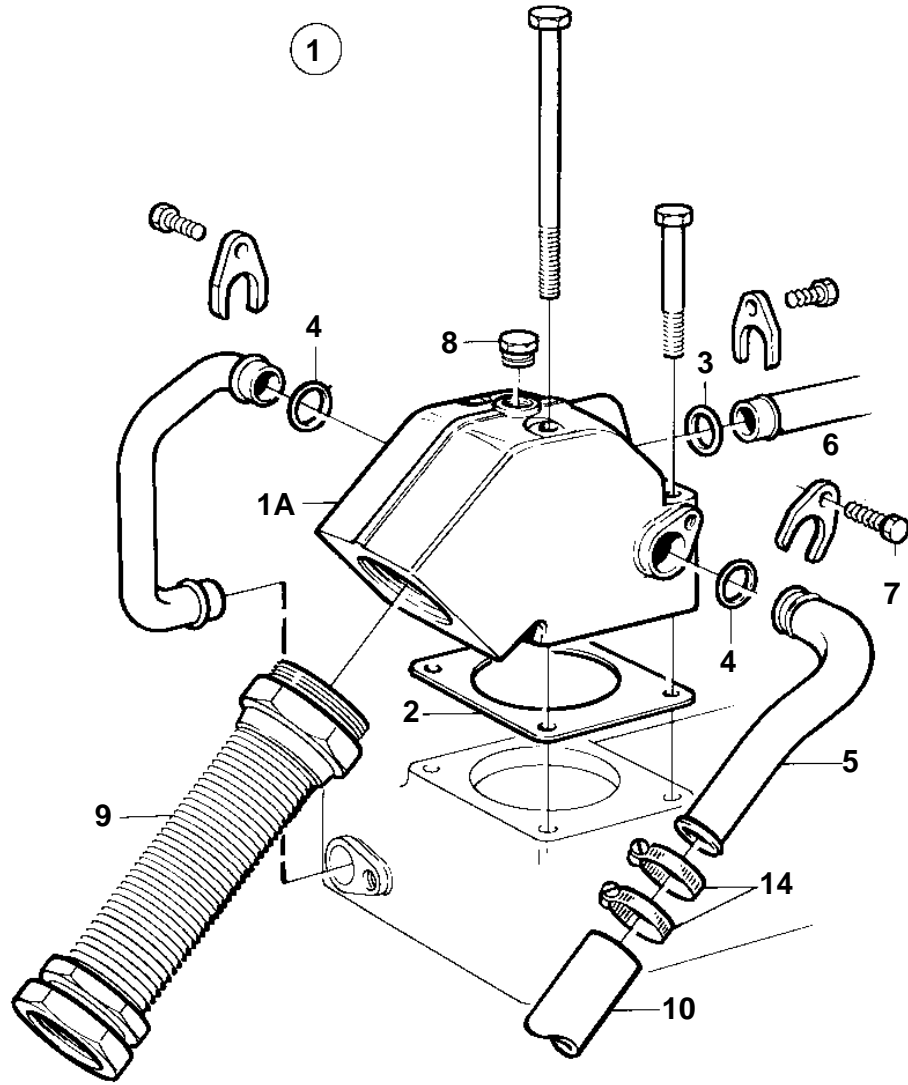

2001,2001B,2002,2002B,2002D,2003,2003B,2003D

8810

2001,2001B,2002,2002B,2002D,2003,2003B,2003D

REF	PART NO.	QTY	DESCRIPTION
1	858474	1	Exhaust riser
1A	858413	1	· Exhaust riser
2	840902	1	· Gasket
3	418445	1	· Sealing ring
4	418445	2	· Sealing ring
5	840732	1	· Hose connection
6	840740	1	· Clamp
7	955269	1	· Screw
8	180759	1	· Plug
9	833841	1	· Compensator
10	952969	X	Rubber hose
11	833940	1	Hull fitting
12	828697	1	
13	807595	1	· Flange nut
14	961666	4	· Hose clamp
15	840764	1	Muffler
16	840765	2	· Reduction sleeve