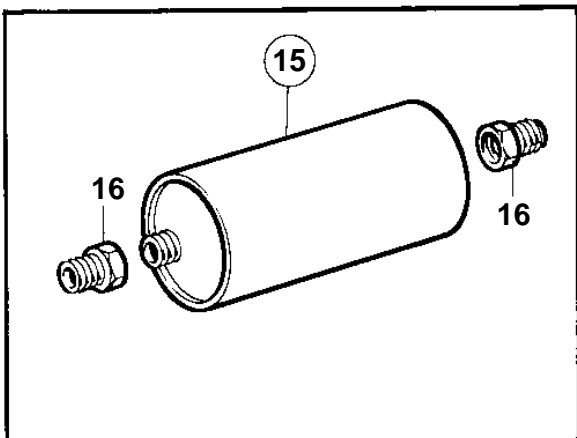

2001,2001B,2002,2002B,2002D,2003,2003B,2003D

8810

2001,2001B,2002,2002B,2002D,2003,2003B,2003D

REF	PART NO.	QTY	DESCRIPTION
1	858474	1	Exhaust riser
1A	858413	1	· Exhaust riser
2	840902	1	· Gasket
3	418445	1	· Sealing ring
4	418445	2	· Sealing ring
5	840732	1	· Hose connection
6	840740	1	· Clamp
7	955269	1	· Screw
8	180759	1	· Plug
9	833841	1	· Compensator
10	952969	X	Rubber hose
11	833940	1	Hull fitting
12	828697	1	
13	807595	1	· Flange nut
14	961666	4	· Hose clamp
15	840764	1	Muffler
16	840765	2	· Reduction sleeve