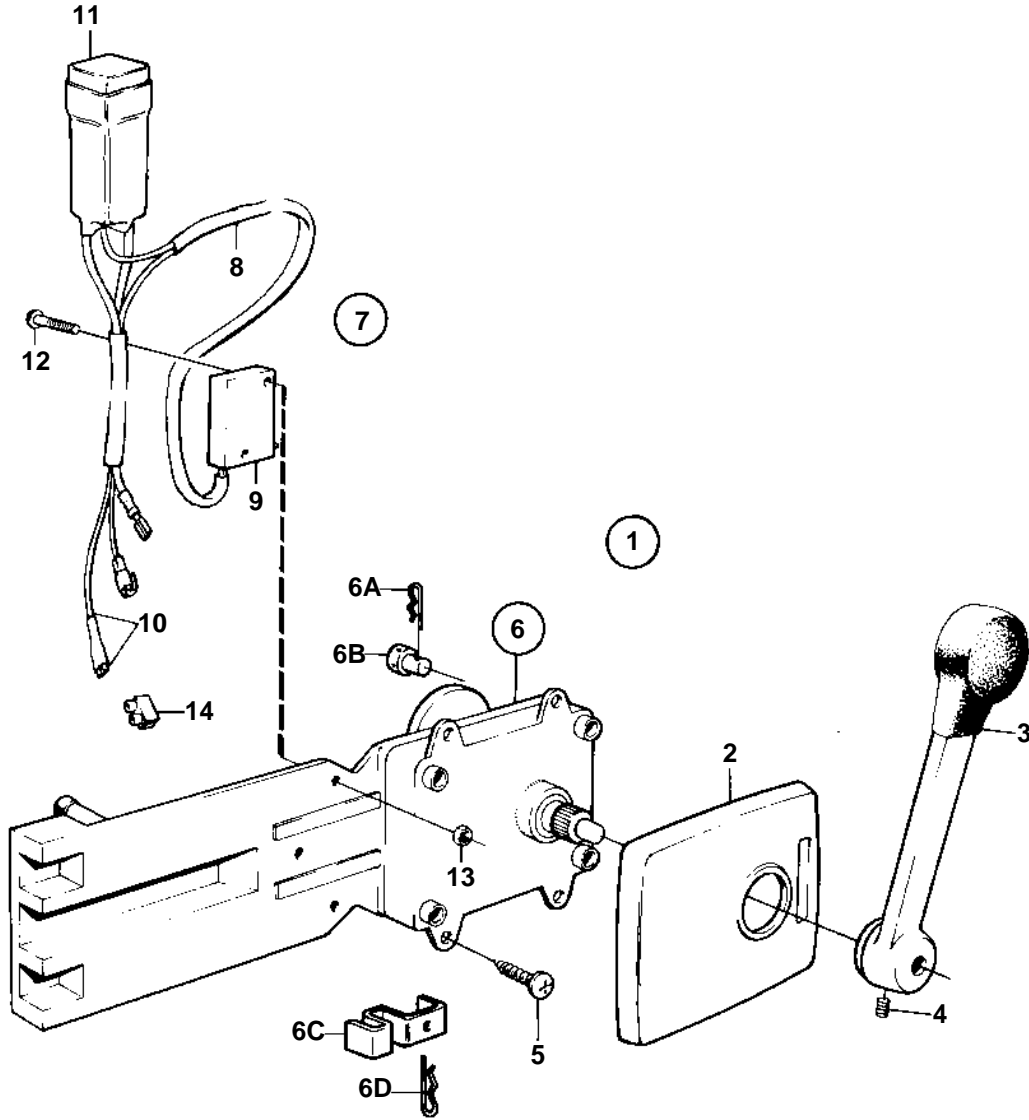

COMMON

8686

COMMON

REF	PART NO.	QTY	DESCRIPTION	SEE SEC.	NOTES
1	839516	1	Mounting kit		REPL BY 851605. FOR SAILING BOAT.
2	1140048	1	· Cover	IK	(839518)
3	839521	1	· Lever	IK	FOR SAILING BOAT.
4	839693	1	· Lock screw	IK	
5	955142	4	· Screw	IK	
6	839469	1	Control		EARLY TYPE
				090-1200	
7	839641	1	Neutral posit contac		
8	839619	1	· Cable kit		
9	850200	1	· · Switch		
10		X	· · CABLES AND TERMINALS		SEE GROUP 3
11	876037	1	· Relay kit		
12	946177	2	· Screw		
13	947536	2	· Nut		
14	182009	1	· Coupling piece		