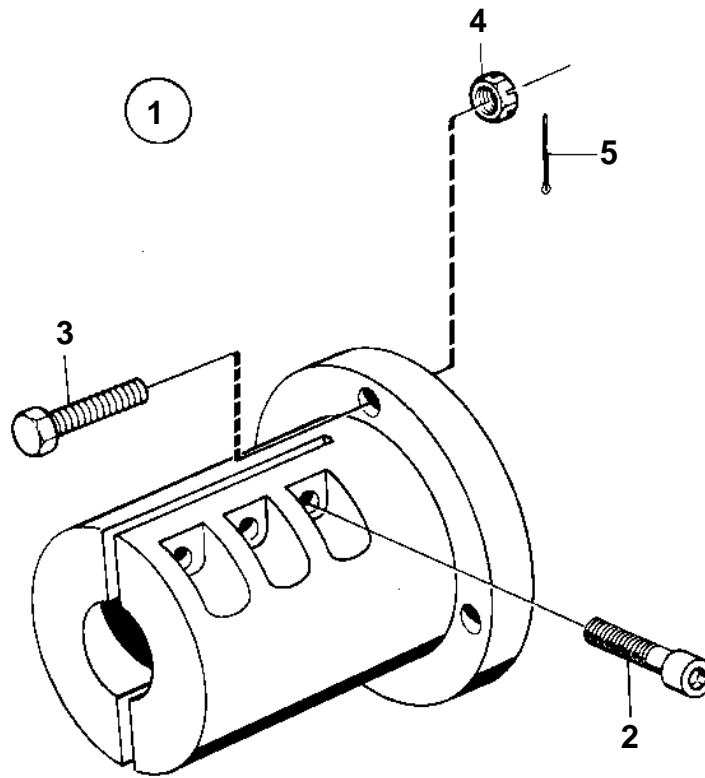

COMMON

8681

COMMON

REF	PART NO.	QTY	DESCRIPTION	NOTES
1	827930	1	Clamp coupling	30MM HOLE FOR PROPELLER SHAFT.
2	949068	6	• Screw	
3	955676	4	• Screw	
4	955882	4	• Nut	
5	907834	4	• Cotter pin	