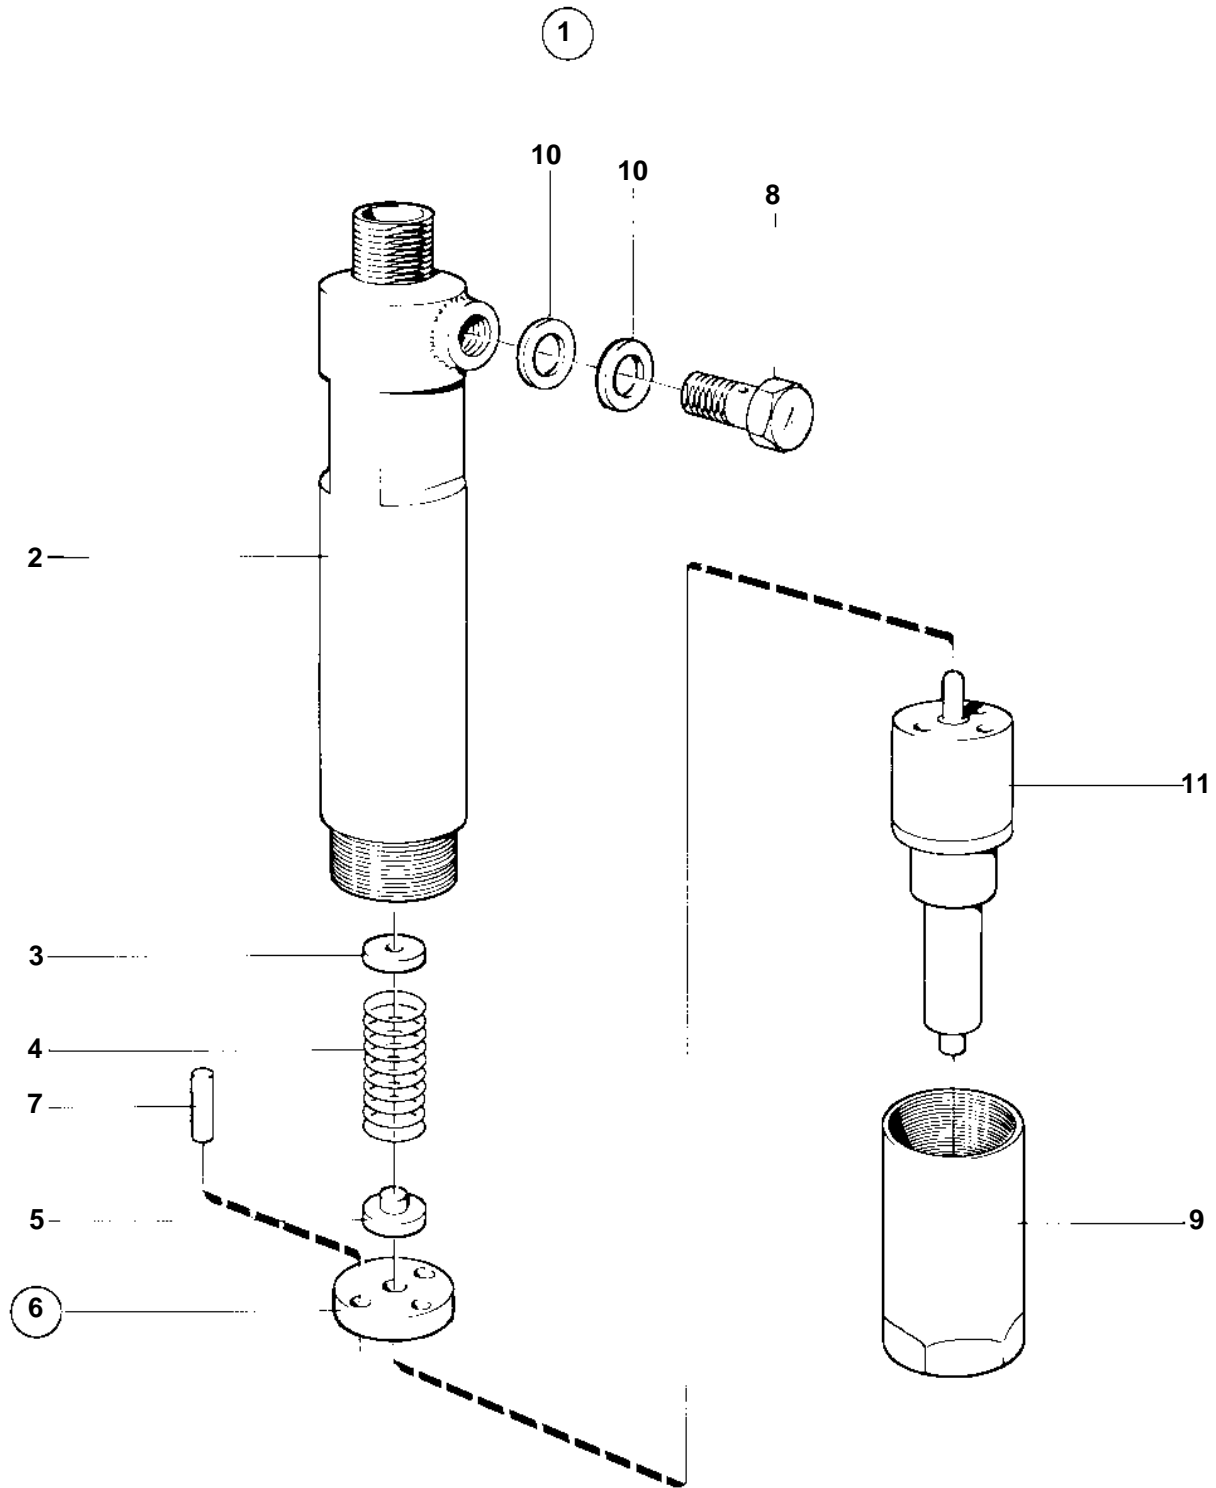

2001,2001AG,2002,2002AG,2003,2003SOLAS

2001,2001AG,2002,2002AG,2003,2003SOLAS

REF	PART NO.	QTY	DESCRIPTION	NOTES
1	840595	1	Injector	
	3803232	1	Injector, exch	Exchange unit
2		1	· · NOZZLE HOLDER BODY	
3	243467	X	· · Adjusting washer	TH = 1,00 MM
	243468	X	· · Adjusting washer	TH = 1,05 MM
	243469	X	· · Adjusting washer	TH = 1,10 MM
	243470	X	· · Adjusting washer	TH = 1,15 MM
	243471	X	· · Adjusting washer	TH = 1,20 MM
	243472	X	· · Adjusting washer	TH = 1,25 MM
	243473	X	· · Adjusting washer	TH = 1,30 MM
	243474	X	· · Adjusting washer	TH = 1,35 MM
	243475	X	· · Adjusting washer	TH = 1,40 MM
	243476	X	· · Adjusting washer	TH = 1,45 MM
	243477	X	· · Adjusting washer	TH = 1,50 MM
	243478	X	· · Adjusting washer	TH = 1,55 MM
	243479	X	· · Adjusting washer	TH = 1,60 MM
	243480	X	· · Adjusting washer	TH = 1,65 MM
	243481	X	· · Adjusting washer	TH = 1,70 MM
	243482	X	· · Adjusting washer	TH = 1,75 MM
	243483	X	· · Adjusting washer	TH = 1,80 MM
	6885739	X	· · Adjusting washer	TH = 1.84 MM
	243485	X	· · Adjusting washer	TH = 1,90 MM
	243486	X	· · Adjusting washer	TH = 1,95 MM
4	840835	1	· · Compression spring	
5	243465	1	· · Push rod	
6	6885743	1	· · Washer	(840836)
7	840837	2	· · · Pin	
8	243487	1	· · Screw	
9	243489	1	· · Nut	
10	190990	2	· · Gasket	
11	840597	1	· Nozzle	