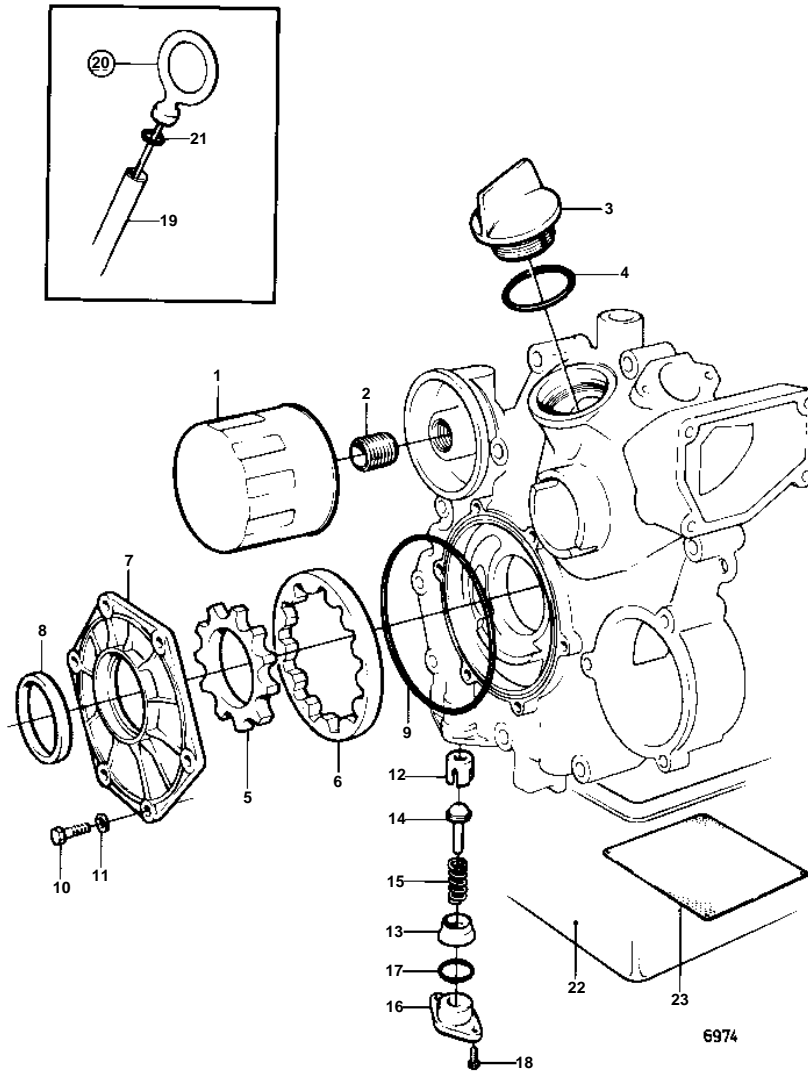

2003,2003B,D,2003AG,BG,2003SOLAS,2003B-SOLAS,2003T,2003TB,2003TB-SOLAS

2003,2003B,D,2003AG,BG,2003SOLAS,2003B-SOLAS,2003T,2003TB,2003TB-SOLAS

REF	PART NO.	QTY	DESCRIPTION		NOTES
1	834337	1	Oil filter		
2	840274	1	Nipple		
3	840559	1	Cover		
4	925065	1	O-ring	IK	
5	840552	1	Gear, INNER		
6	840553	1	Gear, OUTER		
7	840498	1	Cover		
8	6842273	1	Sealing ring	IK	(1306333)
9	967591	1	O-ring	IK	
10	955272	6	Screw		
11	949607	6	Spring washer		
12	1542265	1	Seat		
13	1542266	1	Sleeve		
14	471085	1	Valve		
15	840792	1	Spring		
16	1542267	1	Cover		
17	925065	1	O-ring	IK	
18	955269	2	Screw		
19	840846	1	Tube		
20	840318	1	Oil dipstick		STD
	860150	1	Oil dipstick		2003,2003B. FOR ENGINES WITH REVERSE GEAR MS2B-L,INSTALLATION ANGLE 10 TO 15%Z9 WHEN OPERATING 2003T,2003TB
21	949187	1	• O-ring		
22		1	OIL SUMP		*. INCLUDED IN ENGINE BLOCK.
23	840588	1	Strainer		INCLUDED IN ENGINE BLOCK.