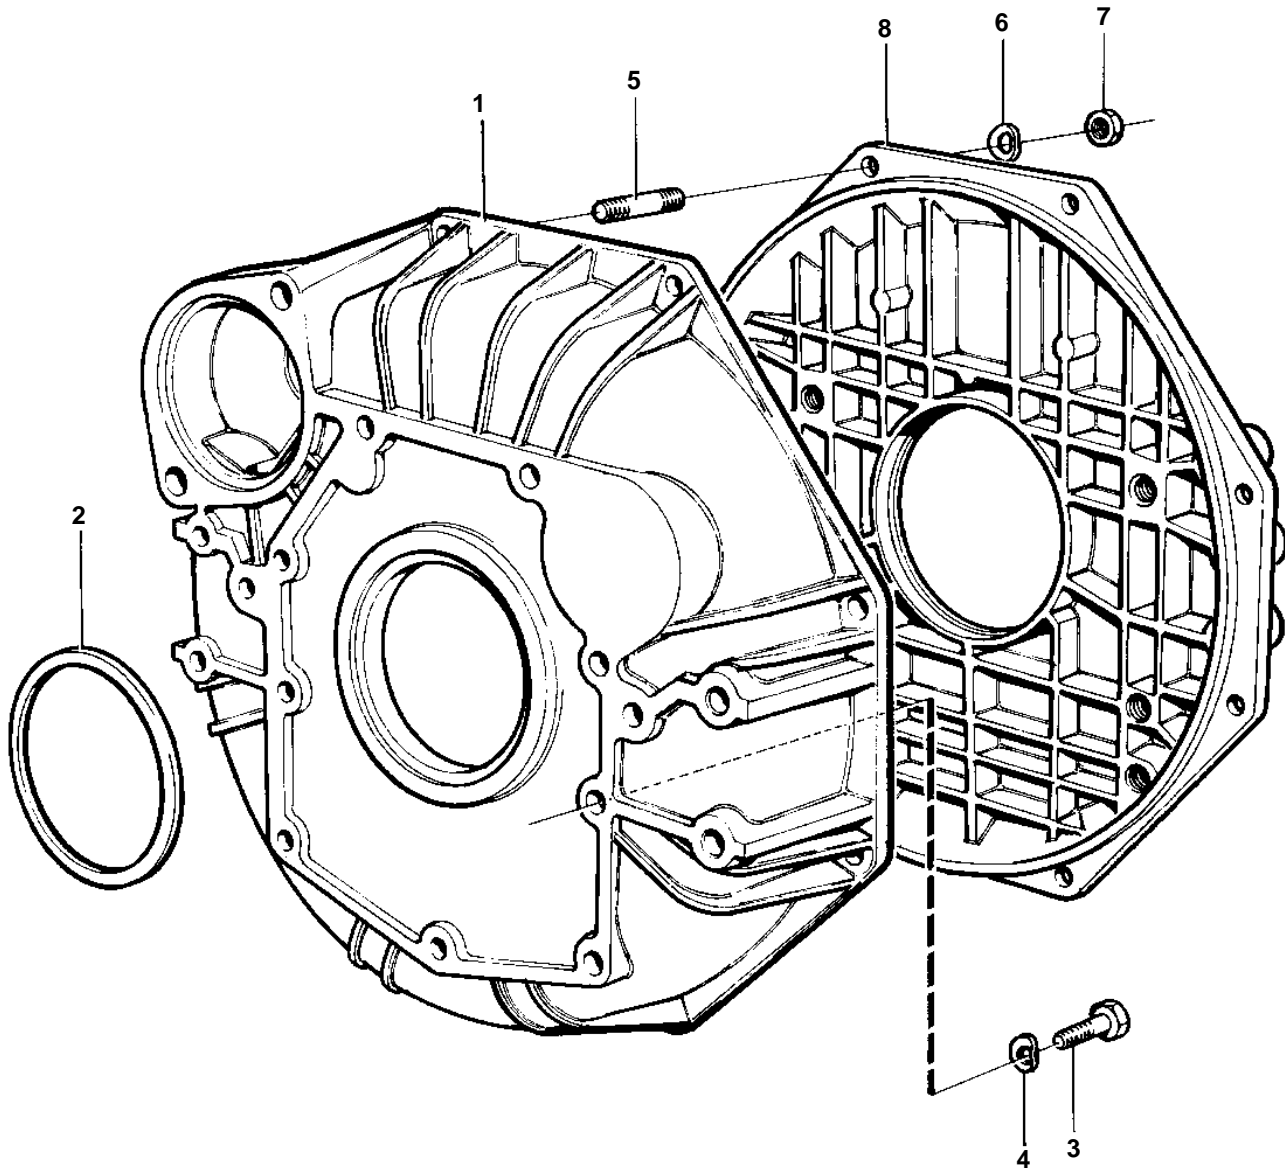

2001,2001B,2002,2002B,2002D,2003,2003B,2003D,2003T,2003TB

10643

2001,2001B,2002,2002B,2002D,2003,2003B,2003D,2003T,2003TB

REF	PART NO.	QTY	DESCRIPTION		NOTES
1	858196	1	Flywheel housing		
2	840919	1	Sealing ring	IK	
3	955297	9	Screw		
4	941907	9	Spring washer		
5	924061	8	Stud		FOR MS2B, MS2V AND S-DRIVE.
	924061	6	Stud		FOR PRM -REVERSE GEAR.
6	941907	8	Spring washer		
7	955782	8	Nut		FOR MS2B, MS2V AND S-DRIVE.
	955782	6	Nut		FOR PRM -REVERSE GEAR.
8	840714	1	Flywheel housing		FOR MS2B, MS2V AND S-DRIVE.
	858796	1	Cover		FOR PRM -REVERSE GEAR.