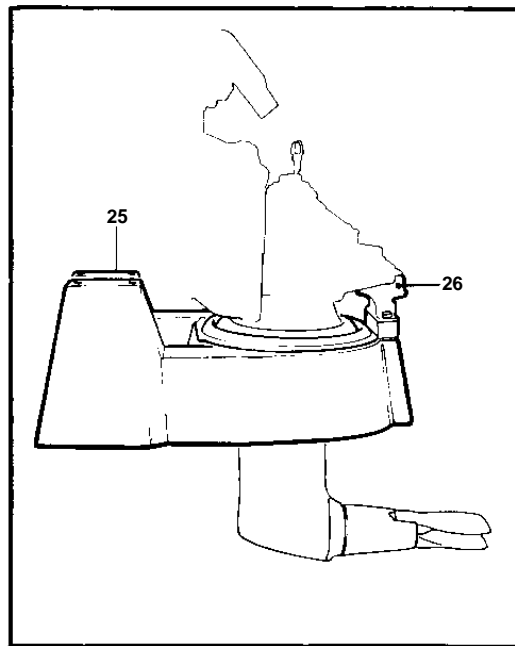

2003B,2003D

10674

2003B,2003D

REF	PART NO.	QTY	DESCRIPTION	NOTES
1	840701	1	Engine mountings	
2	970945	4	Screw	
2A	959236	2	Screw	
3	840845	2	Rubber element	
4	959236	2	Screw	L = 20 MM
4A	941908	2	Spring washer	
5	971071	2	Nut	
6	940109	2	Lock washer	
7	859898	1	Engine bracket	
8	840829	2	Rubber element	
9	941906	2	Spring washer	
10	955781	2	Nut	
11	840348	2	Adjusting plate	
12	955821	4	Nut	
13	829892	8	Lock washer	
14	860344	1	Engine bracket	S.B
	860343	1	Engine bracket	P
15	970950	6	Screw	
16	840845	2	Rubber element	
16A	838264	2	Adjuster screw	
16B	838263	2	Attaching plate	
16C	949149	2	Screw	
17	955806	4	Nut	
18	829893	8	Lock washer	
18A	914003	1	Allen wrench	
19	840861	1	Anchorage	
20	955395	1	Screw	
21	955786	1	Nut	
22	840348	2	Adjusting plate	
23	955821	4	Nut	
24	829892	8	Lock washer	