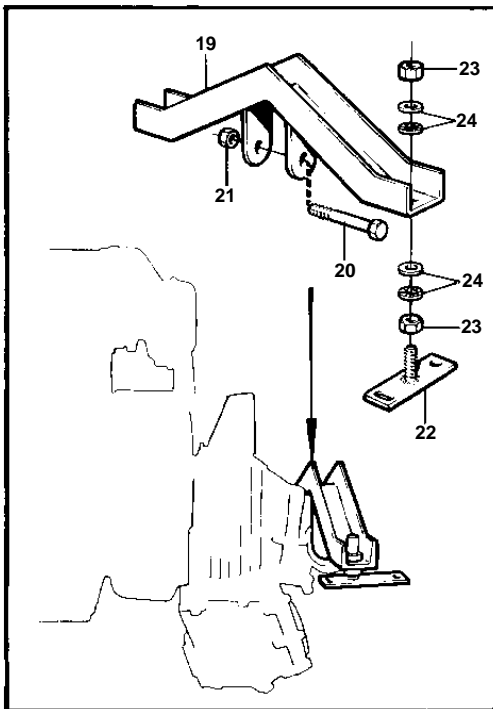

2003B,2003D

10674

2003B,2003D

REF	PART NO.	QTY	DESCRIPTION	NOTES
1	840701	1	Engine mountings	
2	970945	4	Screw	
2A	959236	2	Screw	
3	840845	2	Rubber element	
4	959236	2	Screw	L = 20 MM
4A	941908	2	Spring washer	
5	971071	2	Nut	
6	940109	2	Lock washer	
7	859898	1	Engine bracket	
8	840829	2	Rubber element	
9	941906	2	Spring washer	
10	955781	2	Nut	
11	840348	2	Adjusting plate	
12	955821	4	Nut	
13	829892	8	Lock washer	
14	860344	1	Engine bracket	S.B
	860343	1	Engine bracket	P
15	970950	6	Screw	
16	840845	2	Rubber element	
16A	838264	2	Adjuster screw	
16B	838263	2	Attaching plate	
16C	949149	2	Screw	
17	955806	4	Nut	
18	829893	8	Lock washer	
18A	914003	1	Allen wrench	
19	840861	1	Anchorage	
20	955395	1	Screw	
21	955786	1	Nut	
22	840348	2	Adjusting plate	
23	955821	4	Nut	
24	829892	8	Lock washer	