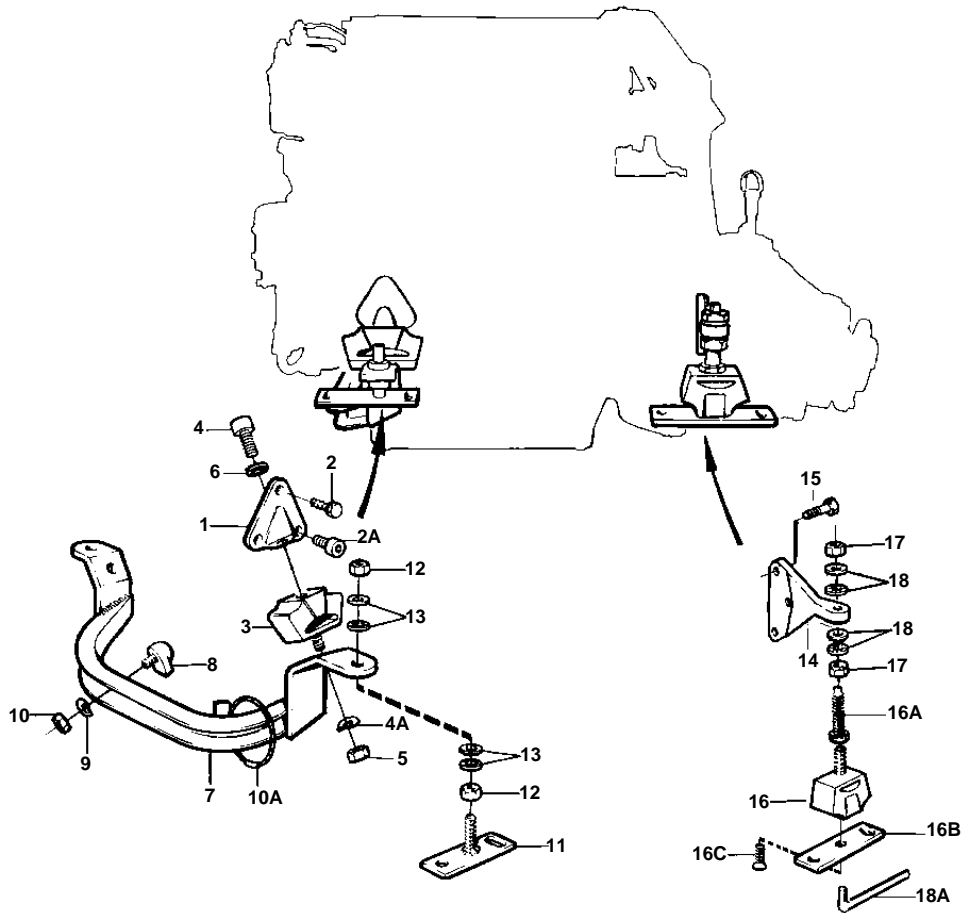

2003B,2003D

10674

2003B,2003D

REF	PART NO.	QTY	DESCRIPTION	NOTES
1	840701	1	Engine mountings	
2	970945	4	Screw	
2A	959236	2	Screw	
3	840845	2	Rubber element	
4	959236	2	Screw	L = 20 MM
4A	941908	2	Spring washer	
5	971071	2	Nut	
6	940109	2	Lock washer	
7	859898	1	Engine bracket	
8	840829	2	Rubber element	
9	941906	2	Spring washer	
10	955781	2	Nut	
11	840348	2	Adjusting plate	
12	955821	4	Nut	
13	829892	8	Lock washer	
14	860344	1	Engine bracket	S.B
	860343	1	Engine bracket	P
15	970950	6	Screw	
16	840845	2	Rubber element	
16A	838264	2	Adjuster screw	
16B	838263	2	Attaching plate	
16C	949149	2	Screw	
17	955806	4	Nut	
18	829893	8	Lock washer	
18A	914003	1	Allen wrench	
19	840861	1	Anchorage	
20	955395	1	Screw	
21	955786	1	Nut	
22	840348	2	Adjusting plate	
23	955821	4	Nut	
24	829892	8	Lock washer	