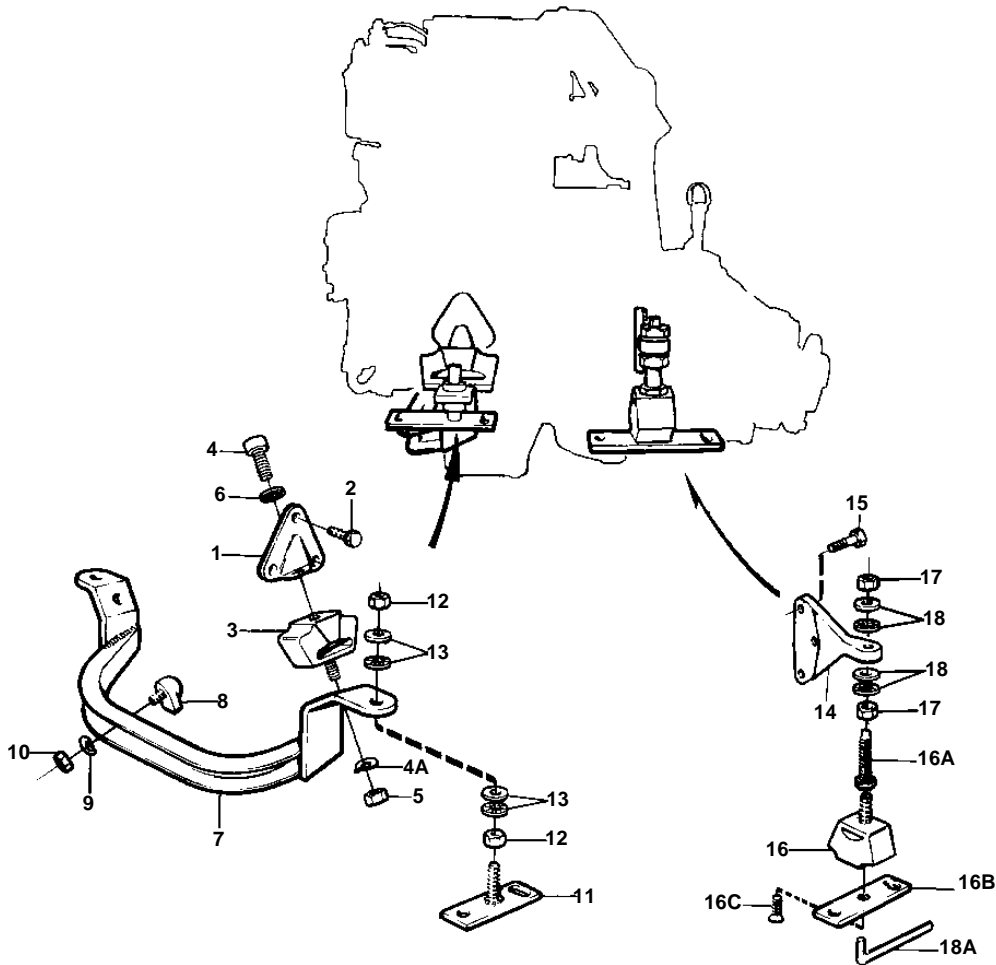

2001B

10668

2001B

REF	PART NO.	QTY	DESCRIPTION	NOTES
1	840701	2	Engine mountings	
2	970945	6	Screw	
3	838262	2	Rubber element	
4	959236	2	Screw	L = 20 MM
5	971071	2	Nut	
6	940109	2	Lock washer	
7	859898	1	Engine bracket	
8	840829	2	Rubber element	
9	941906	2	Spring washer	
10	955781	2	Nut	
11	840348	2	Adjusting plate	
12	955821	4	Nut	
13	829892	8	Lock washer	
14	860344	1	Engine bracket	S.B
	860343	1	Engine bracket	P
15	970950	6	Screw	
16	840845	2	Rubber element	
16A	838264	2	Adjuster screw	
16B	838263	2	Attaching plate	
16C	949149	2	Screw	
17	955806	4	Nut	
18	829893	8	Lock washer	
18A	914003	1	Allen wrench	
19	840861	1	Anchorage	
20	955395	1	Screw	
21	955786	1	Nut	
22	840348	2	Adjusting plate	
23	955805	4	Nut	
24	829892	8	Lock washer	