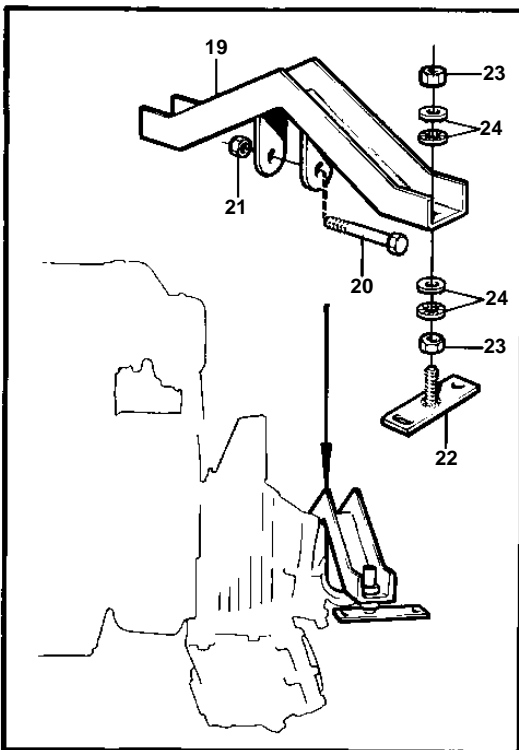

2001B

10668

2001B

REF	PART NO.	QTY	DESCRIPTION	NOTES
1	840701	2	Engine mountings	
2	970945	6	Screw	
3	838262	2	Rubber element	
4	959236	2	Screw	L = 20 MM
5	971071	2	Nut	
6	940109	2	Lock washer	
7	859898	1	Engine bracket	
8	840829	2	Rubber element	
9	941906	2	Spring washer	
10	955781	2	Nut	
11	840348	2	Adjusting plate	
12	955821	4	Nut	
13	829892	8	Lock washer	
14	860344	1	Engine bracket	S.B
	860343	1	Engine bracket	P
15	970950	6	Screw	
16	840845	2	Rubber element	
16A	838264	2	Adjuster screw	
16B	838263	2	Attaching plate	
16C	949149	2	Screw	
17	955806	4	Nut	
18	829893	8	Lock washer	
18A	914003	1	Allen wrench	
19	840861	1	Anchorage	
20	955395	1	Screw	
21	955786	1	Nut	
22	840348	2	Adjusting plate	
23	955805	4	Nut	
24	829892	8	Lock washer	