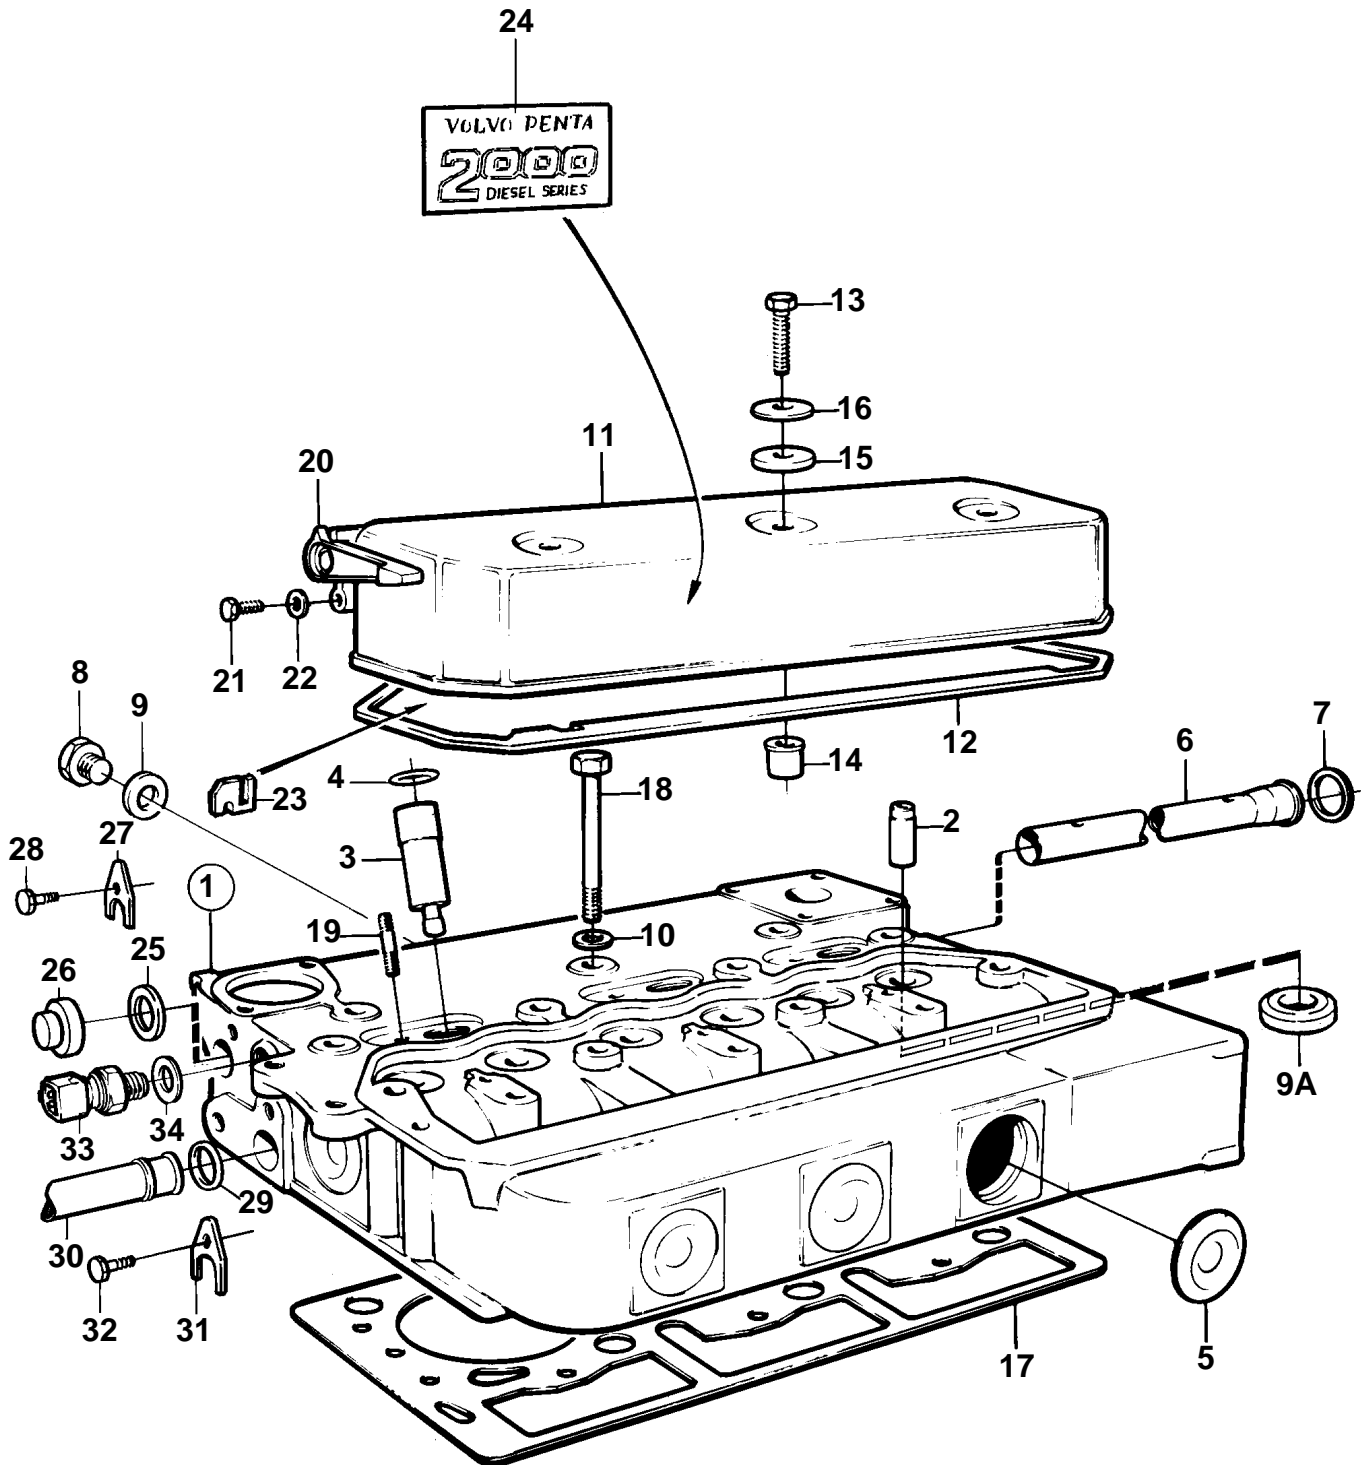

2003SOLAS,2003B-SOLAS

10320

2003SOLAS,2003B-SOLAS

REF	PART NO.	QTY	DESCRIPTION	NOTES
1	860082	1	Cylinder head	ALSO AVAILABLE AS AN EXCHANGE PART CONSISTING OF CYLINDER HEAD, INTAKE AND EXHAUST VALVES, VALVE SPRINGS, WASHERS AND LOCKS.
	3803162	1	Cylinder head, exch	Exchange unit
2	840281	2	· Valve guide	
3	860267	3	· Spray sleeve	
4	945221	3	· O-ring	
5	477024	7	· Expansion plug	(192211)
6	840460	1	· Distribution pipe	
7	418445	1	· Sealing ring	
8	966147	2	· Plug	
9	947630	2	· Gasket	
9A	858461	3	· Valve seat	
10	840210	14	Washer	
11	858407	1	Valve cover	
12	859044	1	Gasket	
13	940142	3	Screw	
14	840441	3	Spacer sleeve	
15	840442	3	Rubber seal	
16	840900	3	Washer	
17	859093	1	Gasket	
18	970888	14	Screw	
19	924066	3	Stud	SEE GROUP 2C
20	840590	1	Lever	*
21	940102	1	Screw	*
22	960138	1	Washer	*
23	858369	1	Check valve	
24	840831	1	Decal	
25	418411	1	Sealing ring	
26	840677	1	Plug	
27	840740	1	Clamp	
28	955269	1	Screw	
29	418445	1	Sealing ring	
30	840732	1	Hose connection	SEE GROUP 2B
31	840740	1	Clamp	
32	955269	1	Screw	
33	858229	1	Thermo monitor	
34	947624	1	Gasket	