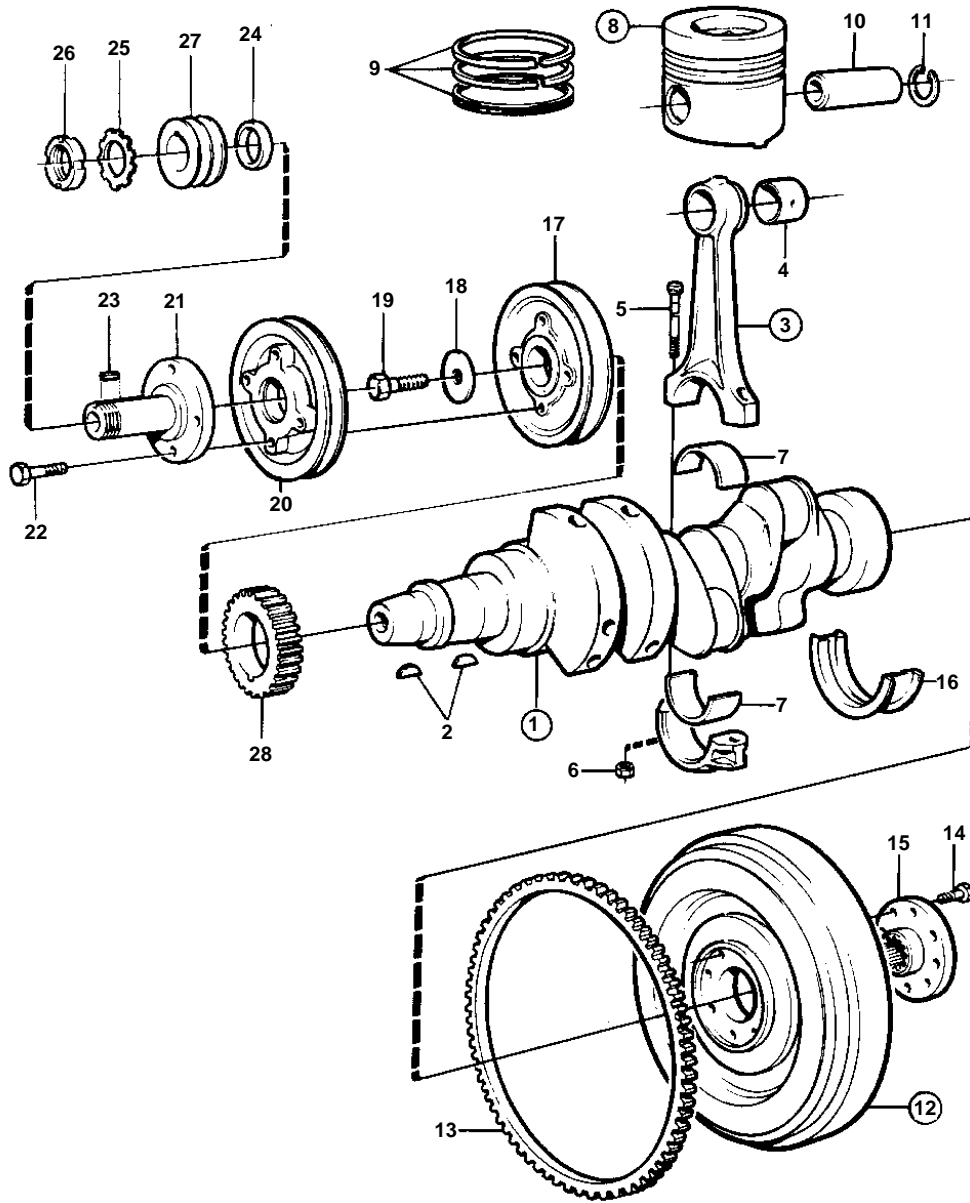

2003TB-SOLAS

10175

2003TB-SOLAS

REF	PART NO.	QTY	DESCRIPTION	NOTES
1	876252	1	Crankshaft	
2	910118	2	· Woodruff key	
3	860073	3	Connecting rod	
4	840703	3	· Bushing	
5	840704	6	· Screw	
6	840705	6	· Nut	
7	875747	3	Big end bearing kit	STD D
	875748	3	Big end bearing kit	0,25MM U.S
	875749	3	Big end bearing kit	0,50MM U.S
8	876290	3	Piston kit	STD D
	876291	3	Piston kit	0,25MM O.S
	876292	3	Piston kit	0,50MM O.S
9	876114	3	· Piston ring kit	STD D
	876115	3	· Piston ring kit	0,25MM O.S
	876116	3	· Piston ring kit	0,50MM O.S
10	840422	3	· Piston pin	
11	951086	6	· Lock ring	
12	858417	1	Flywheel	
13	829462	1	· Gear ring	
14	970880	8	Screw	
15	840592	1	Companion flange	
16	875751	1	Main bearing kit	STD D
	875753	1	Main bearing kit	0,25MM U.S
	875755	1	Main bearing kit	0,50MM U.S
17	840668	1	Pulley	
18	190763	1	Washer	
19	970948	1	Screw	
20	840794	1	Pulley	
21	858378	1	Flange	
22	963223	4	Screw	
23	906707	1	Flat key	
24	860038	1	Spacer sleeve	
25	907026	1	Washer	
26	906636	1	Nut	
27	860037	1	Pulley	
28	840350	1	Gear	