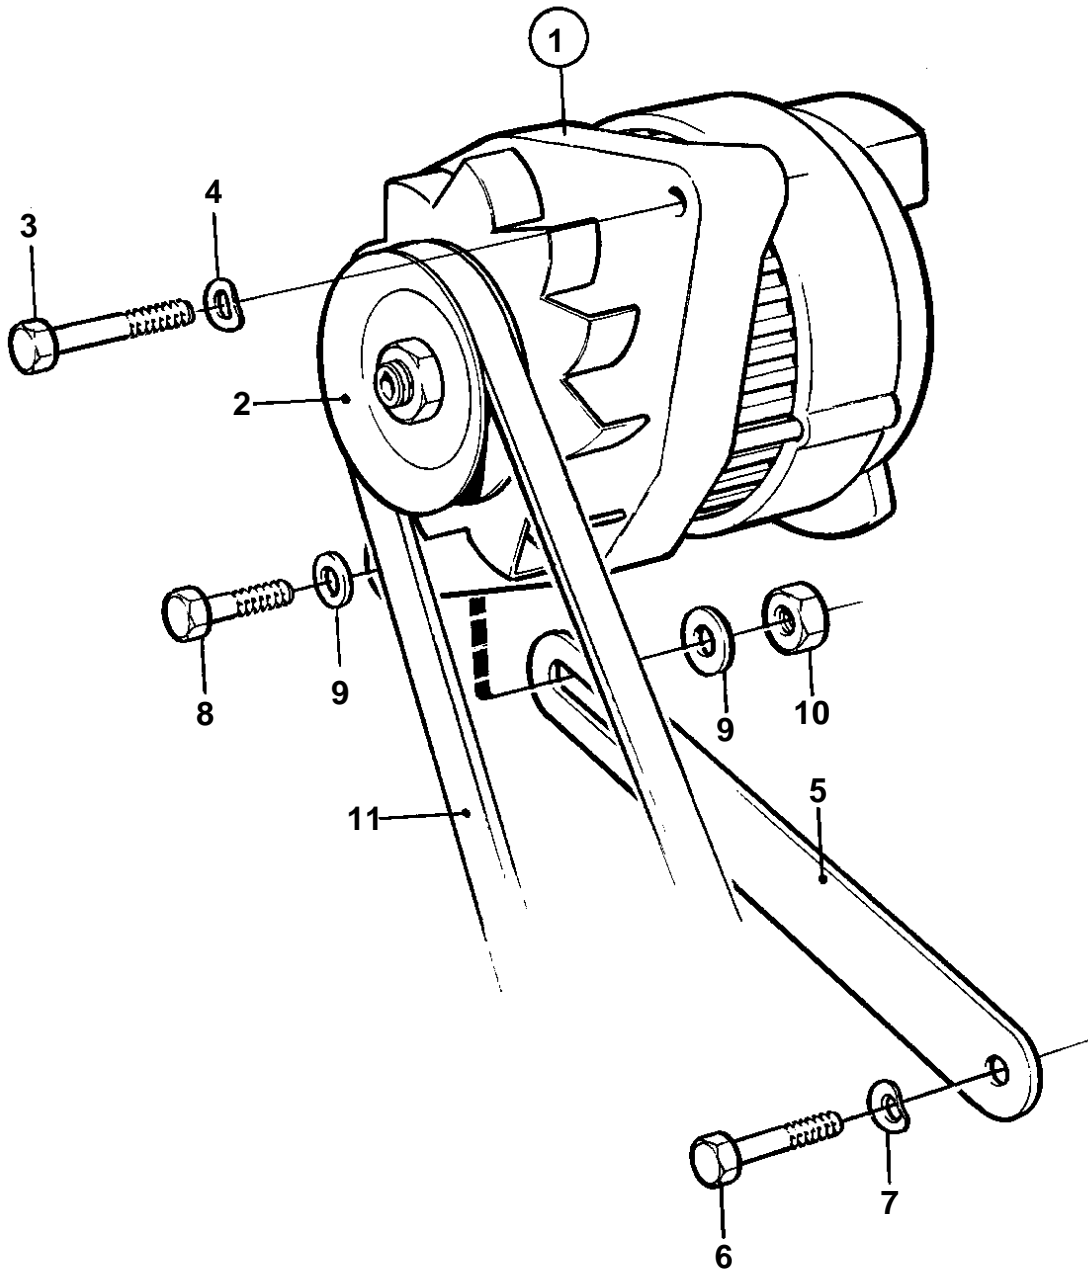

2001B,2001BG,2002B,D,2002BG,2003B,D,2003BG,2003B-SOLAS,2003TB,TB-SOLAS

10444

2001B,2001BG,2002B,D,2002BG,2003B,D,2003BG,2003B-SOLAS,2003TB,TB-SOLAS

REF	PART NO.	QTY	DESCRIPTION	SEE SEC.	NOTES
1	858838	1	Alternator, ALTERNATOR		FOR 12 VOLTAGE ELECTRIC SYSTEM.. ALSO AVAILABLE AS AN EXCHANGE PART.
					2002B,2002BG,2003B, 2003BG,2003B-SOLAS SN-2300053252
	858838	1	Alternator, ALTERNATOR		2003TB. FOR 12 VOLTAGE ELECTRIC SYSTEM.. ALSO AVAILABLE AS AN EXCHANGE PART.
					SN-2300053421
				030-1040	
	872018	1	Alternator, ALTERNATOR		2001B,2001BG. FOR 12 VOLTAGE ELECTRIC SYSTEM.. ALSO AVAILABLE AS AN EXCHANGE PART.
					2002B,D,2002BG,2003B,D 2003BG,2003B-SOLAS SN2300053253- SN-2300060466
	872018	1	Alternator, ALTERNATOR		2003TB. FOR 12 VOLTAGE ELECTRIC SYSTEM.. ALSO AVAILABLE AS AN EXCHANGE PART.
					2003TB-SOLAS SN2300053422- SN-2300060466
				030-1040	
	872926	1	Alternator, ALTERNATOR		2001B,2001BG. FOR 12 VOLTAGE ELECTRIC SYSTEM.. ALSO AVAILABLE AS AN EXCHANGE PART.
					2002B,D,2002BG,2003B,D 2003BG,2003B-SOLAS, 2003TB,2003TB-SOLAS SN2300060467-
				030-1040	
2	841811	1	Pulley		
3	858047	1	Screw		L = 70 MM
4	941908	1	Spring washer		
5	840593	1	Tensioner		NOT FOR ENGINES WITH CIRCULATION PUMP
6	955301	1	Screw		L = 55 MM. NOT FOR ENGINES WITH CIRCULATION PUMP
7	941907	1	Spring washer		NOT FOR ENGINES WITH CIRCULATION PUMP
8	955298	1	Screw		L = 40 MM
9	960141	1	Washer		
10	963106	1	Nut		
11	966903	1	V-belt		2001B,2001BG
	966900	1	V-belt		2002B,D,2002BG,2003B,D
	966906	1	V-belt, DRIVE BELT		2002B,2002BG. FOR ENGINE WITH CIRCULATION PUMP (FRESH WATER COOLING)
					2003B,2003BG
	966906	1	V-belt		2003TB
	966900	1	V-belt, DRIVE BELT		2003B-SOLAS, 2003TB-SOLAS