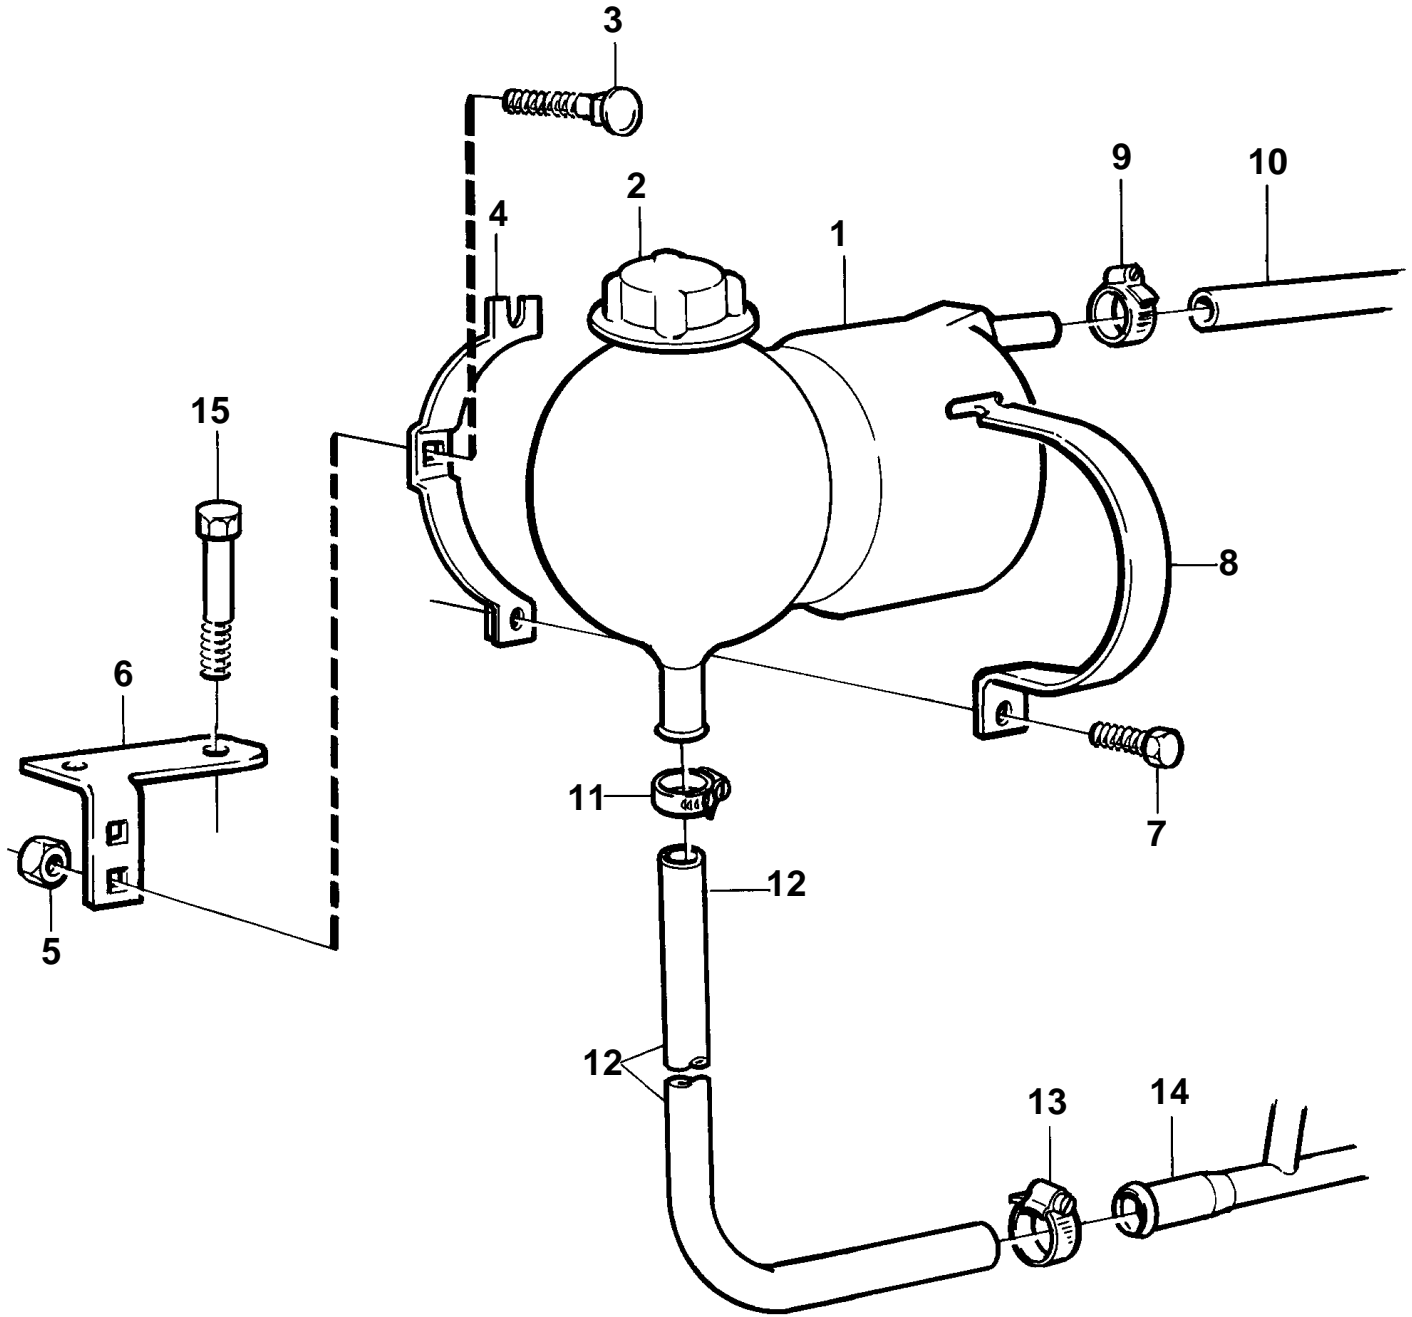

2002,2002B,2002AG,2002BG,2003,2003B,2003AG,2003BG,2003T,2003TB

2002,2002B,2002AG,2002BG,2003,2003B,2003AG,2003BG,2003T,2003TB

REF	PART NO.	QTY	DESCRIPTION	NOTES
1	1276040	1	Expansion tank	
2	844624	1	Pressure cap, BLUE	2002,2002B,2002AG, 2002BG,2003,2003B, 2003AG,2003BG
	1542591	1	Cover, GREEN	2003T,2003TB
3	965622	1	Screw	
4	858295	1	Anchorage	
5	955781	1	Nut	
6	840712	1	Bracket	
7	955269	1	Screw	
8	840828	1	Clamp	
9	961662	1	Clamp	
10	942700	X	Hose	EXPANSION TANK-THERMOSTAT HOUSING ALT TURBO.
11	961666	1	Hose clamp	
12	943369	X	Hose	2002,2002B,2002AG, 2002BG,2003,2003B, 2003AG,2003BG
	952970	X	Rubber hose	2003T,2003TB
13	961666	1	Hose clamp	
14	840729	1	Coolant pipe	2002,2002B,2002AG. EXPANSION TANK-HEAT EXCHANGER-CIRCULATION PUMP 2002BG,2003,2003B, 2003AG,2003BG
	840952	1	Tube	2003T. EXPANSION TANK-HEAT EXCHANGER-CIRCULATION PUMP
	860532	1	Coolant pipe	2003TB. EXPANSION TANK-HEAT EXCHANGER-TURBO-CIRCULATION PUMP.
15		2	SCREW	