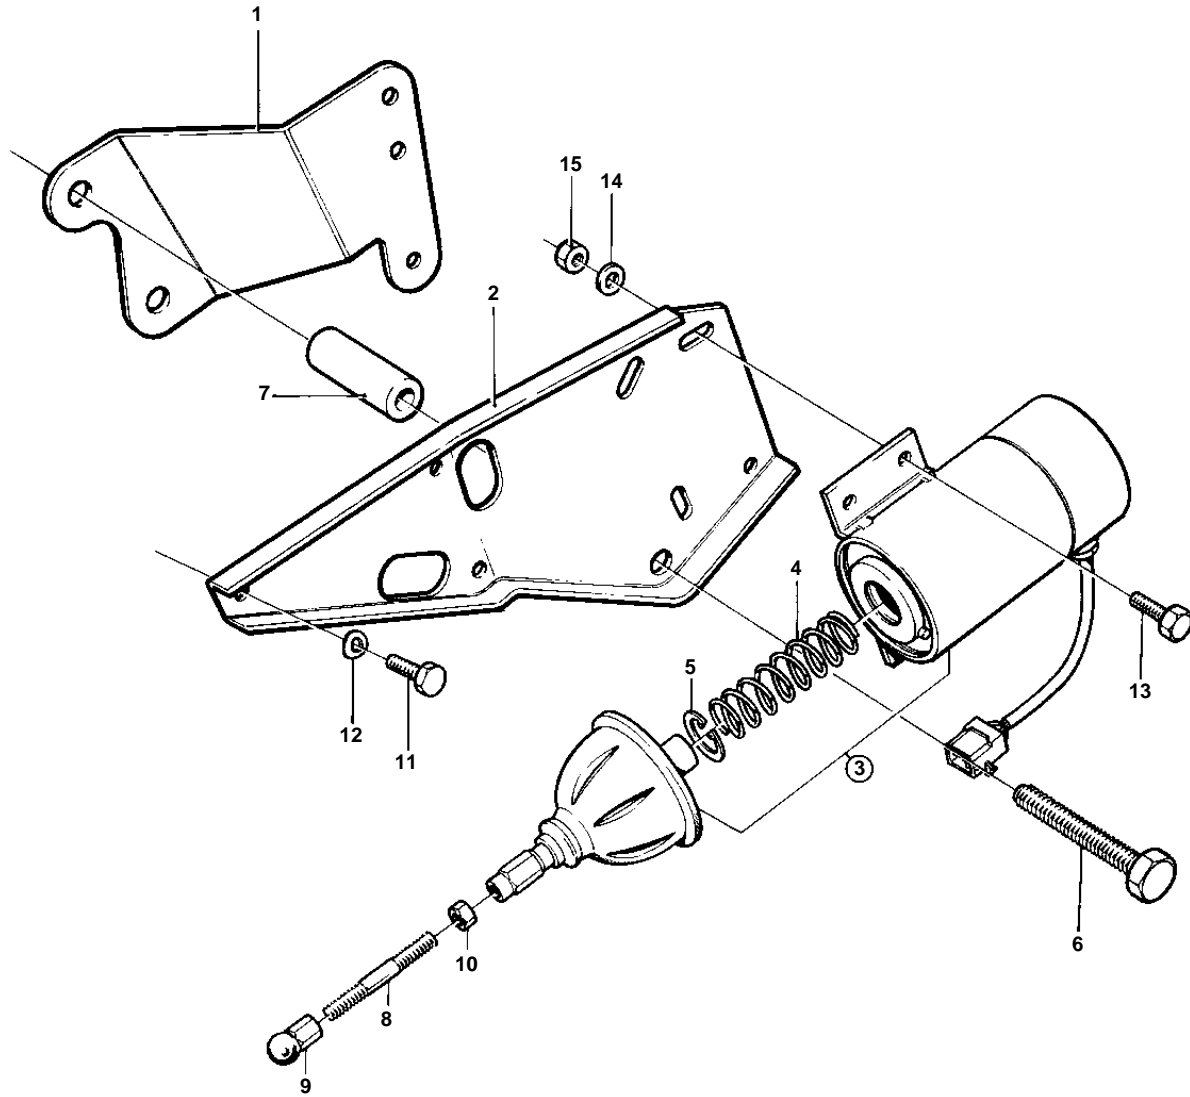

2001AG,2001BG,2002AG,2002BG,2003AG,2003BG

10435

CONTROL BRACKET AND STOP SOLENOID

02D

2001AG,2001BG,2002AG,2002BG,2003AG,2003BG

REF	PART NO.	QTY	DESCRIPTION	NOTES
1	840479	1	Bracket	
2	858121	1	Bracket	
3	876592	1	Control magnet kit	12V(876191)
4	847333	1	· Return spring	
5	914456	1	· Lock ring	
6	970957	1	Screw	L = 75 MM
7	859024	1	Spacer	
8	949640	1	Control rod	
9	959090	1	Ball socket	
10	955782	2	Nut	
11	955274	3	Screw	L = 25 MM
12	941906	3	Spring washer	
13	955294	4	Screw	
14	955894	4	Washer	
15	955782	4	Nut	