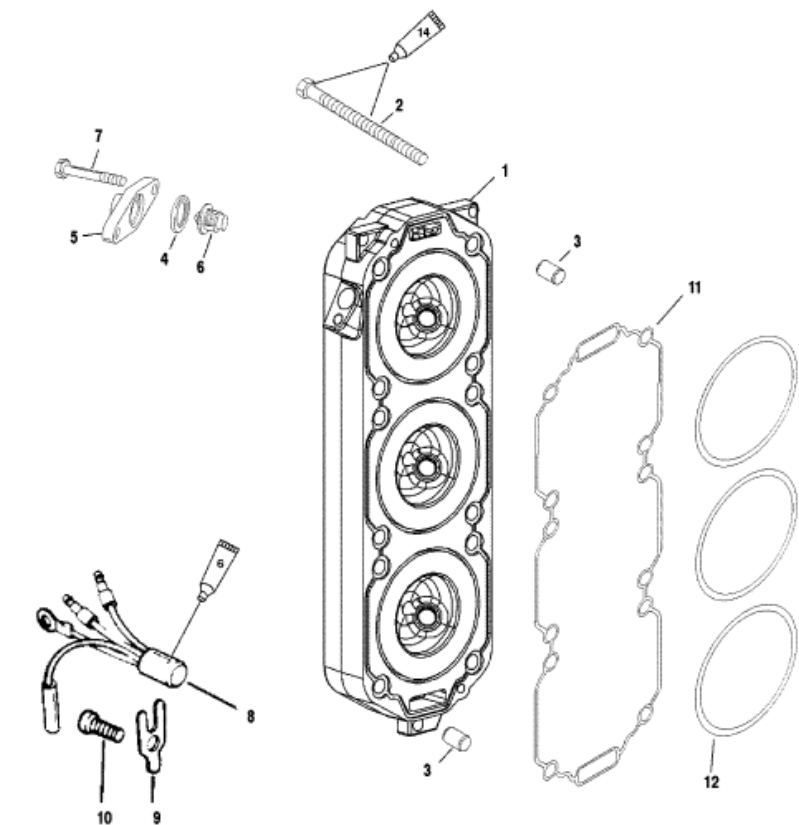

Parts List

Ref	Class	Part	Description	Qty	Comment	Footnote
1		858405T 2	CYLINDER HEAD (PORT)	1		5
1		858406T 2	CYLINDER HEAD (STARBOARD)	1		5
2	10	832971	BOLT (2 IN)	24		5
3	17	63779	DOWEL PIN	4		5
4	27	62386	GASKET	2		2,5
5		830737 1	COVER	2		5
6		833072	THERMOSTAT (143 DEGREES)	2		5
7	10	821300 25	SCREW (M6 X 25)	4		5
8		13536A14	TEMPERATURE SENSOR (STAR)	1		
9		13715 1	RETAINER	1		
10	10	818934 12	SCREW (M8 X 12)	1		
11		858452 1	SEAL -CYLINDER HEAD	2		5
12		859772 1	SEAL -CYLINDER BORE	6		5
-	27	814754A00	ENGINE GASKET SET	1		
-		854008T00	POWERHEAD	1		

- Dielectric Grease (92-823506--1)
- 2 Cycle Outboard Oil (92-13249A24)