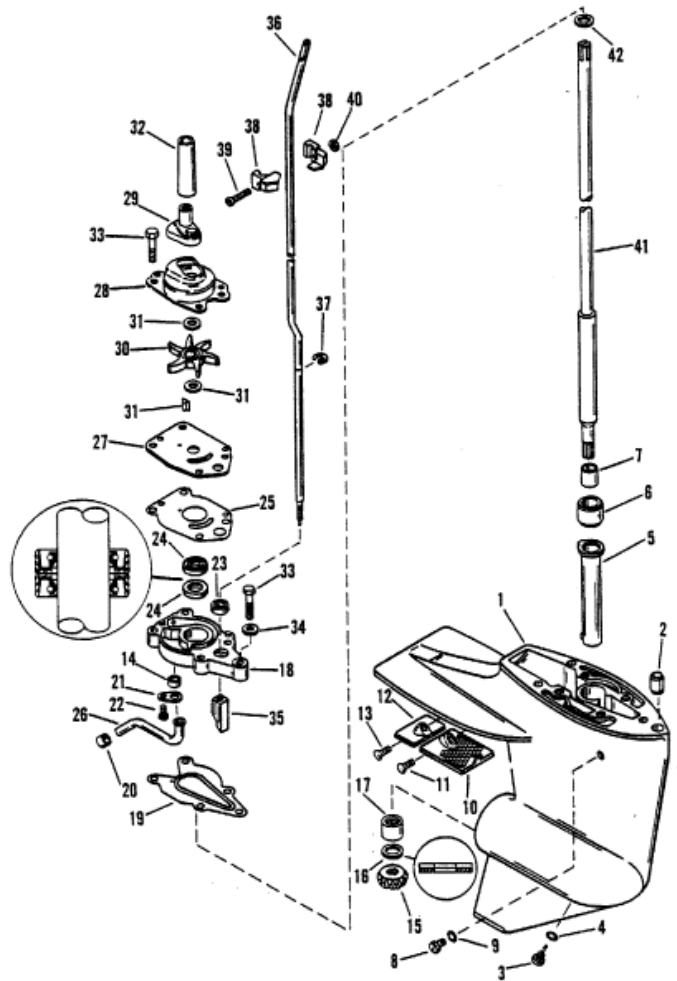

Parts List

Ref	Class	Part	Description	Qty	Comment	Footnote
		1666	8833A13 GEAR HOUSING, COMPLETE (SH)	1		
		1666	8833A15 GEAR HOUSING, COMPLETE (LO)	1		
		1666	8833A14 GEAR HOUSING, COMPLETE (SH)	1		
		1666	8833A16 GEAR HOUSING, COMPLETE (LO)	1		
1	1666	8833A17	GEAR HOUSING (BLACK)	1		
1	1666	8833A18	GEAR HOUSING (GRAY)	1		
2	23	12009	BRUSHING, GEAR HOUSING	1		
3	10	14834A 1	DRAIN SCREW	1		
4	25	805726	O-RING	1		2,17,18
5		822244A 1	SLEEVE ASSEMBLY	1		
6	23	823944	SLEEVE	1		
7	23	823943	BUSHING	1		
8	10	28634A 1	SCREW ASSEMBLY	1		
9	25	805726	O-RING	1		2,17,18
10	35	42199 1	SCREEN	1		
11	10	13954	SCREW	2		
12		42121A 2	ANODE ASSEMBLY	1		
13	10	13954	SCREW	1		
14	26	42133	SEAL	1		2,17
15	43	821925 1	PINION GEAR	1		
16	12	41369	WASHER, THRUST	1		
17	31	22756	BEARING	1		
18	46	42040A 5	WATER PUMP BASE	1		2,18
19	27	19204 2	GASKET	1		2,17,18
20	26	33613	SEAL	1		2,17,18
21		42375	RETAINER	1		18
22	10	48408	SCREW	1		18
23	25	822236	QUAD RING	1		17,18
24	26	41365	OIL SEAL	2		17,18
25	27	19202	GASKET	1		2,17,18
26	32	42185A 1	WATER TUBE	1		
27		42200	FACE PLATE	1		18
28	46	42089A 2	COVER ASSEMBLY	1		18
29	26	42102 1	SEAL	1		2,17,18
30	47	42038 2	IMPELLER	1		18
31	28	42376A 2	KEY ASSEMBLY	1		18
32		44467	GUIDE	1		
33	10	40003 31	SCREW, WATER PUMP	5		
34	12	29245	WASHER	1		
35		42039	CAM, SHIFT	1		
36		42145	SHIFT SHAFT (SHORT)	1		